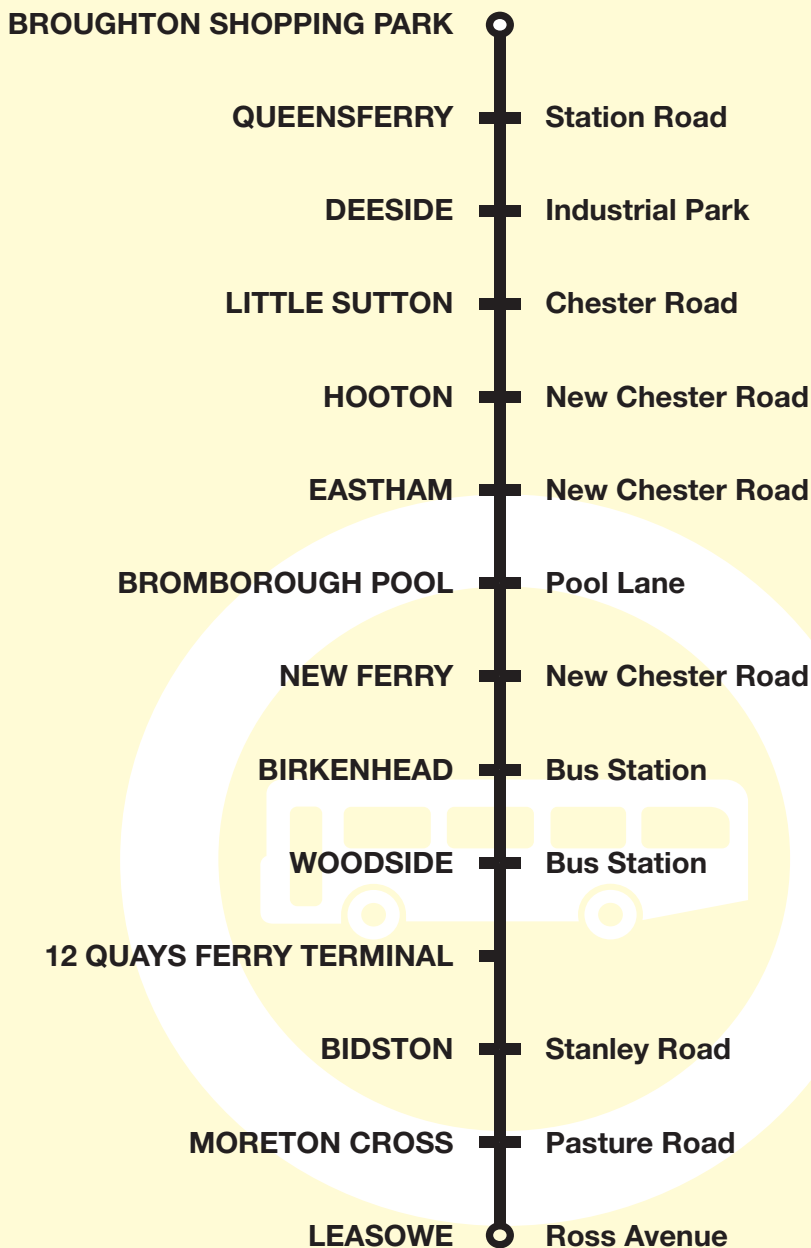

Valid from 4 September 2022

Bus timetable

811 Moreton - Broughton Broughton - Moreton or Leasowe

This service is provided by Merseytravel

What's changed?

Service now operated by Selwyns Travel.

Any comments about this service?

Route 811 between Broughton, Moreton and Leasowe: from BROUGHTON SHOPPING PARK then BROUGHTON AIRBUS FACTORY via Chester Road, Manor Lane, Chester Road, Chester Road East, Station Road, Welsh Road (B5441), Drome Road, Shotwick Road (A548), Parkway, Deeside Industrial Park 2, Parkway, Shotwick Road (A548), Parkway, First Avenue, Parkway, Shotwick Road (A548), Welsh Road (A550), Ledsham Road, Chester Road, New Chester Road (A41), A5227, Argyle Street, Conway Street, BIRKENHEAD BUS STATION, Conway Street, Argyle Street, Bridge Street, Hamilton Street, WOODSIDE BUS STATION, Chester Street, Bridge Street, Canning Street, Tower Road, Twelve Quays, Tower Road, Rendell Street, Cleveland Street, Corporation Road, Beaufort Road, Wallasey Bridge Road, Stanley Road, St James Road, Hoylake Road, Fender Lane, Hoylake Road to MORETON CROSS (HOYLAKES ROAD). The bus that runs to Leasowe continues via Pasture Road, Leasowe Road, Wakefield Drive, Twickenham Drive, Cameron Road, Grant Road, Ross Avenue to LEASOWE (ROSS AVENUE).