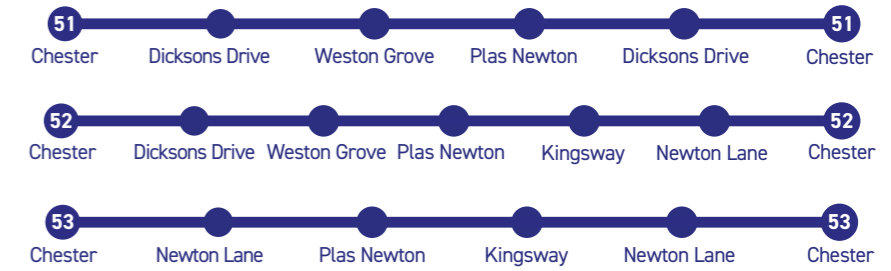

FO - Fridays only **Evening 51E Service**

Service 51 Route Description :

Chester Bus Interchange, Gorse Stacks, George Street, Upper Northgate Street, St Oswald's Way, Victoria Road, Brook Lane, Dicksons Drive, Ellesmere Avenue, Thornton Drive, Neston Drive, Wealstone Lane, Weston Grove, St James' Avenue, Halton Road, Newhall Road, Plas Newton Lane, Wealstone Lane, Neston Drive, Thornton Drive, Ellesmere Avenue, Dicksons Drive, Brook Lane, Liverpool Road, Victoria Crescent, Victoria Road, St Oswald's Way, Chester Bus Interchange.

Bus Timetable

Service 51/51E Chester - Plas Newton
 Service 52 Chester-Plas Newton-Kingsway
 Service 53/53E Chester-Kingsway

**Updated
 Timetable
 27 October
 2024**

For further local or national information phone the Traveline.

NS - Not Saturdays SO - Saturdays only

Service 52 Route Description :

Chester Bus Interchange, Gorse Stacks, George Street, Upper Northgate Street, St Oswald's Way, Victoria Road, Brook Lane, Dicksons Drive, Ellesmere Avenue, Thornton Drive, Neston Drive, Wealstone Lane, Weston Grove, St James' Avenue, Halton Road, Newhall Road, Plas Newton Lane, A41 Long Lane, Mannings Lane South, Kingsway, Newton Lane, Hoole Road, Hoole Way, Chester Bus Interchange.