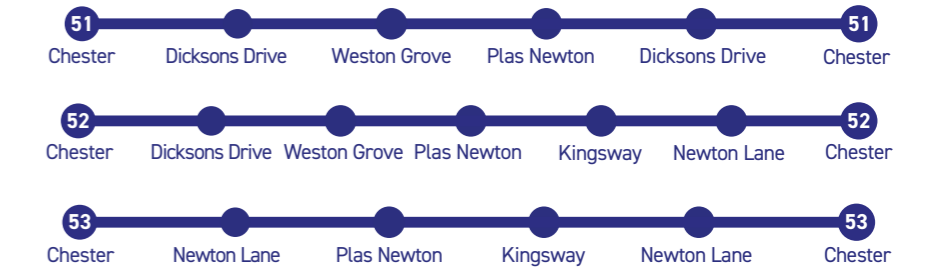

# Bus Timetable

Service 51/51E Chester - Plas Newton  
 Service 52 Chester-Plas Newton-Kingsway  
 Service 53/53E Chester-Kingsway

**Updated  
 Timetable  
 19 January  
 2025**

Service operated by

For further local or national information phone the Traveline.

## 51, 51E Chester - Plas Newton - Chester (Circular)

#### Service 51 Route Description :

Chester Bus Interchange, Gorse Stacks, George Street, Upper Northgate Street, St Oswald's Way, Victoria Road, Brook Lane, Dicksons Drive, Ellesmere Avenue, Thornton Drive, Neston Drive, Wealstone Lane, Weston Grove, St James' Avenue, Halton Road, Newhall Road, Plas Newton Lane, Wealstone Lane, Neston Drive, Thornton Drive, Ellesmere Avenue, Dicksons Drive, Brook Lane, Liverpool Road, Victoria Crescent, Victoria Road, St Oswald's Way, Chester Bus Interchange.

NS - Not Saturdays      SO - Saturdays only

**Service 52 Route Description :**

Chester Bus Interchange, Gorse Stacks, George Street, Upper Northgate Street, St Oswald's Way, Victoria Road, Brook Lane, Dicksons Drive, Ellesmere Avenue, Thornton Drive, Neston Drive, Wealstone Lane, Weston Grove, St James' Avenue, Halton Road, Newhall Road, Plas Newton Lane, A41 Long Lane, Mannings Lane South, Kingsway, Newton Lane, Hoole Road, Hoole Way, Chester Bus Interchange.