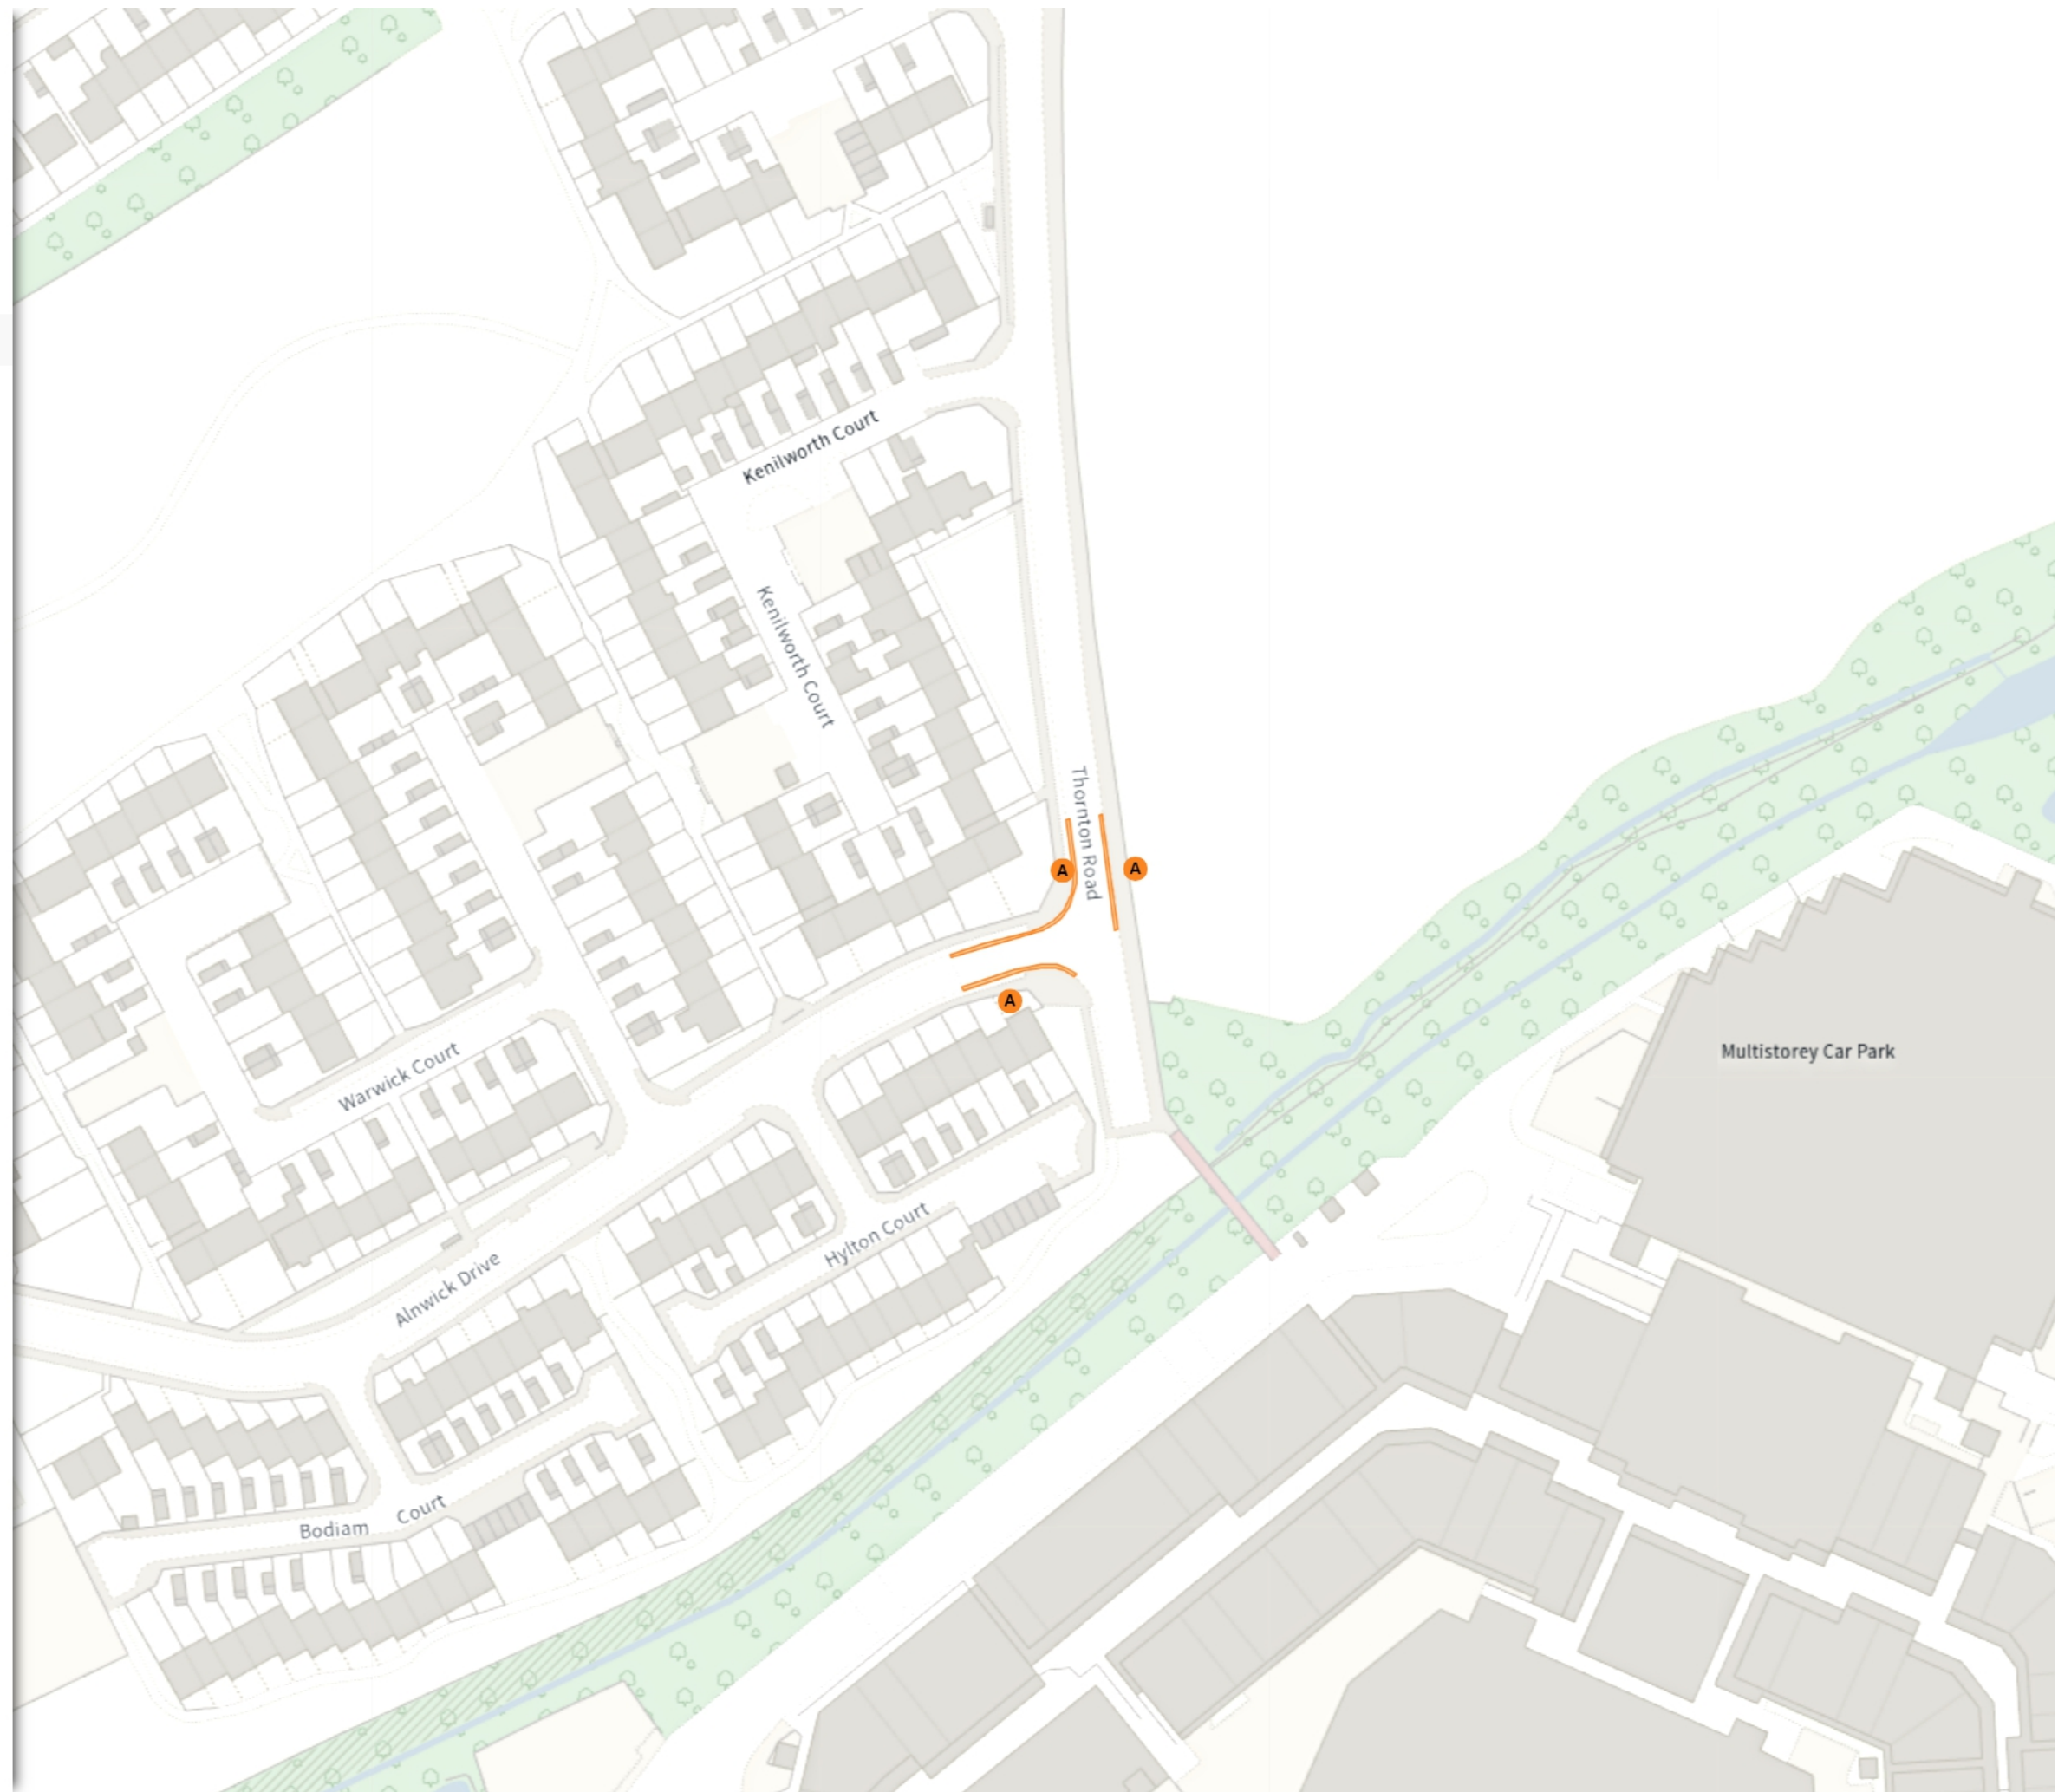

Static Order Guide

Map page indicator

Shows current map number against total and indicates if the legend is split over multiple pages eg. 2a, 2b, 2c

Change type

Indicates whether restrictions have been Added, Modified or Removed

Coloured spots

Restrictions with different attributes are marked with a lettered spot

Restriction icons

⊕ Min stay ⊕ Max stay ⊘ No return ⌚ Tariff hours
📅 Up to 🛢 Fuel surcharge Ⓔ Event day ⓘ Emissions pricing

Restriction durations

Where no months or days are specified, restrictions apply all year and all week

ADDED

 No waiting at any time

 At all times

 Scale: 1:1250 

NW 341073.536, 375103.783 SE 341486.029, 374734.586

© Crown copyright and database rights 2025 Ordnance Survey.
You are not permitted to copy, sub-license, distribute or sell any of this
data to third parties in any form. Licence number 100056846