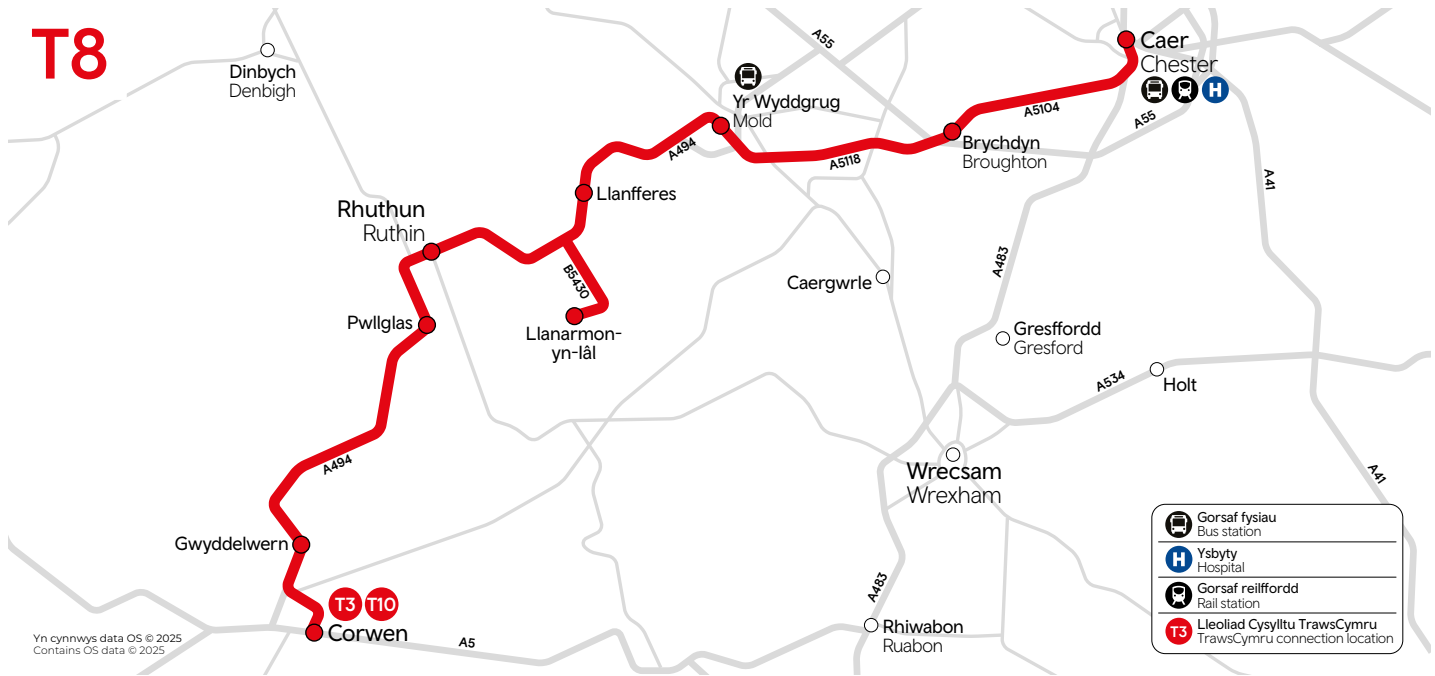

T8

TrawsCymru

LAWRLWYTHCH YR AP

- Prynwch docynnau
- Cynlluniwch eich taith
- Olrhain eich bws