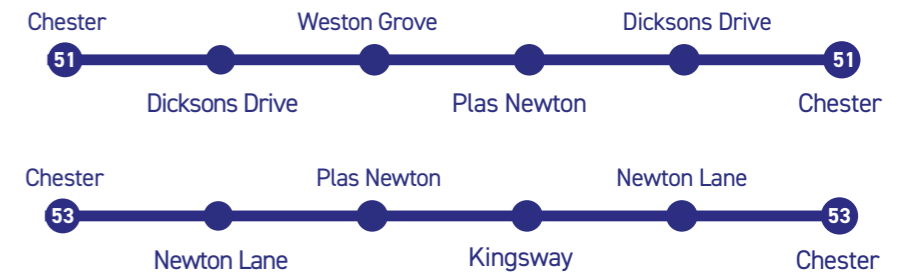

Bus Timetable

Service 51/51E Chester - Plas Newton
 Service 53/53E Chester - Kingsway

Updated
 Timetable
 21 July
 2024

Service operated by

For further local or national information phone the Traveline.

Seven days a week 8am-8pm
 Text Replay 18001 0871 200 22 33

Visit: cheshirewestandchester.gov.uk

Services
 Operating after dark

51, 51E Chester - Plas Newton (Circular)

Mondays to Fridays

51 51 51 51 51 51 51 51 51 51 51 51 51 51 51

☾	☾	☾	☾
51E	51E	51E	51E
FO	FO	FO	FO
2000	2100	2200	2300
2007	2107	2207	2307
2011	2111	2211	2311
2013	2113	2213	2313
2021	2121	2221	2321
2028	2028	2228	2328

Chester, Bus Interchange (Stand E)	0638	0708	0738	0806	0838	08	38	1508	1545	1620	1650	1725	1805	1840	1915		
Newton, Bears Paw	0644	0714	0744	0812	0844	14	44	1514	1551	1626	1656	1731	1811	1846	1921		
Weston Grove, Shops	0647	0717	0749	0817	0849	Then	19	49	mins	1519	1556	1632	1702	1737	1817	1850	1925
Upton High School, St James' Ave	0650	0720	0752	0820	0852		22	52		1522	1559	1635	1705	1740	1820	1853	1928
Newton, Bears Paw	0655	0725	0758	0828	0900	at	30	00	until	1531	1608	1644	1714	1748	1827	1859	1934
Chester, Bus Interchange	0704	0734	0808	0838	0908		38	08		1540	1617	1653	1723	1756	1835	1908	1943

Codes : FO - Fridays only ☾ Evening 51E Service

Service 51 Route Description :

Chester Bus Interchange, Gorse Stacks, George Street, Upper Northgate Street, St Oswald's Way, Victoria Road, Brook Lane, Dicksons Drive, Ellesmere Avenue, Thornton Drive, Neston Drive, Wealstone Lane, Weston Grove, St James' Avenue, Halton Road, Newhall Road, Plas Newton Lane, Wealstone Lane, Neston Drive, Thornton Drive, Ellesmere Avenue, Dicksons Drive, Brook Lane, Liverpool Road, Victoria Crescent, Victoria Road, St Oswald's Way, Chester Bus Interchange.