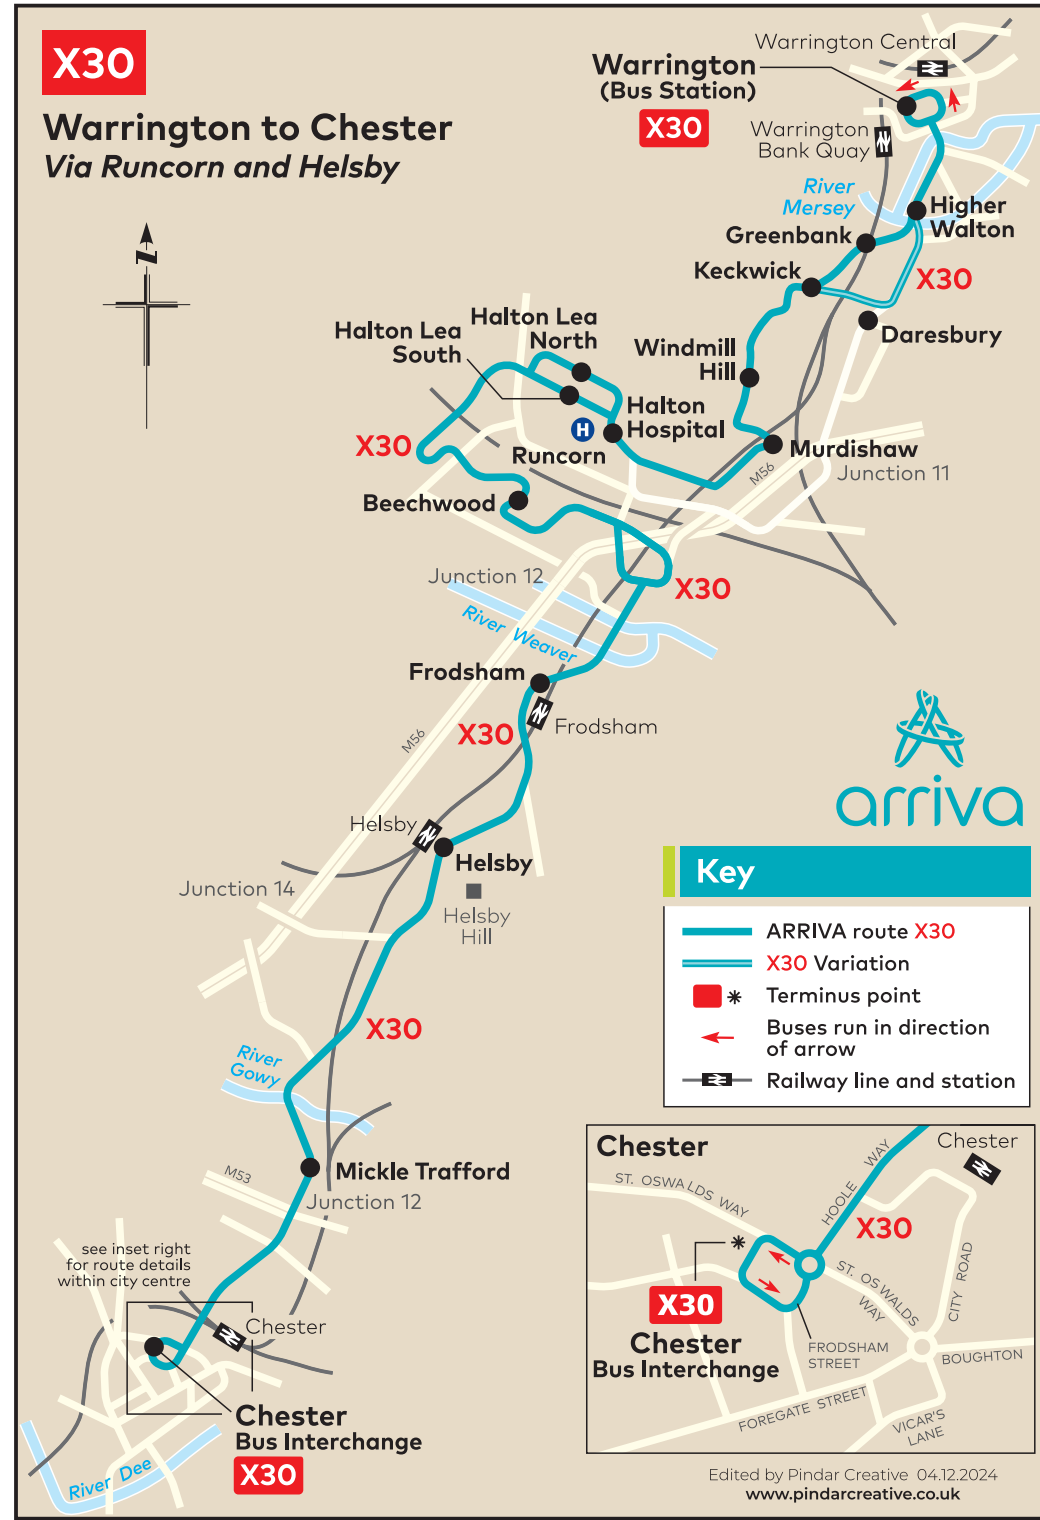

Sunday and public holiday journeys are operated by Stagecoach on behalf of Cheshire West and Chester Council. Arriva multi-journeys tickets are not valid on these journeys.

X30

Chester to Warrington via Runcorn