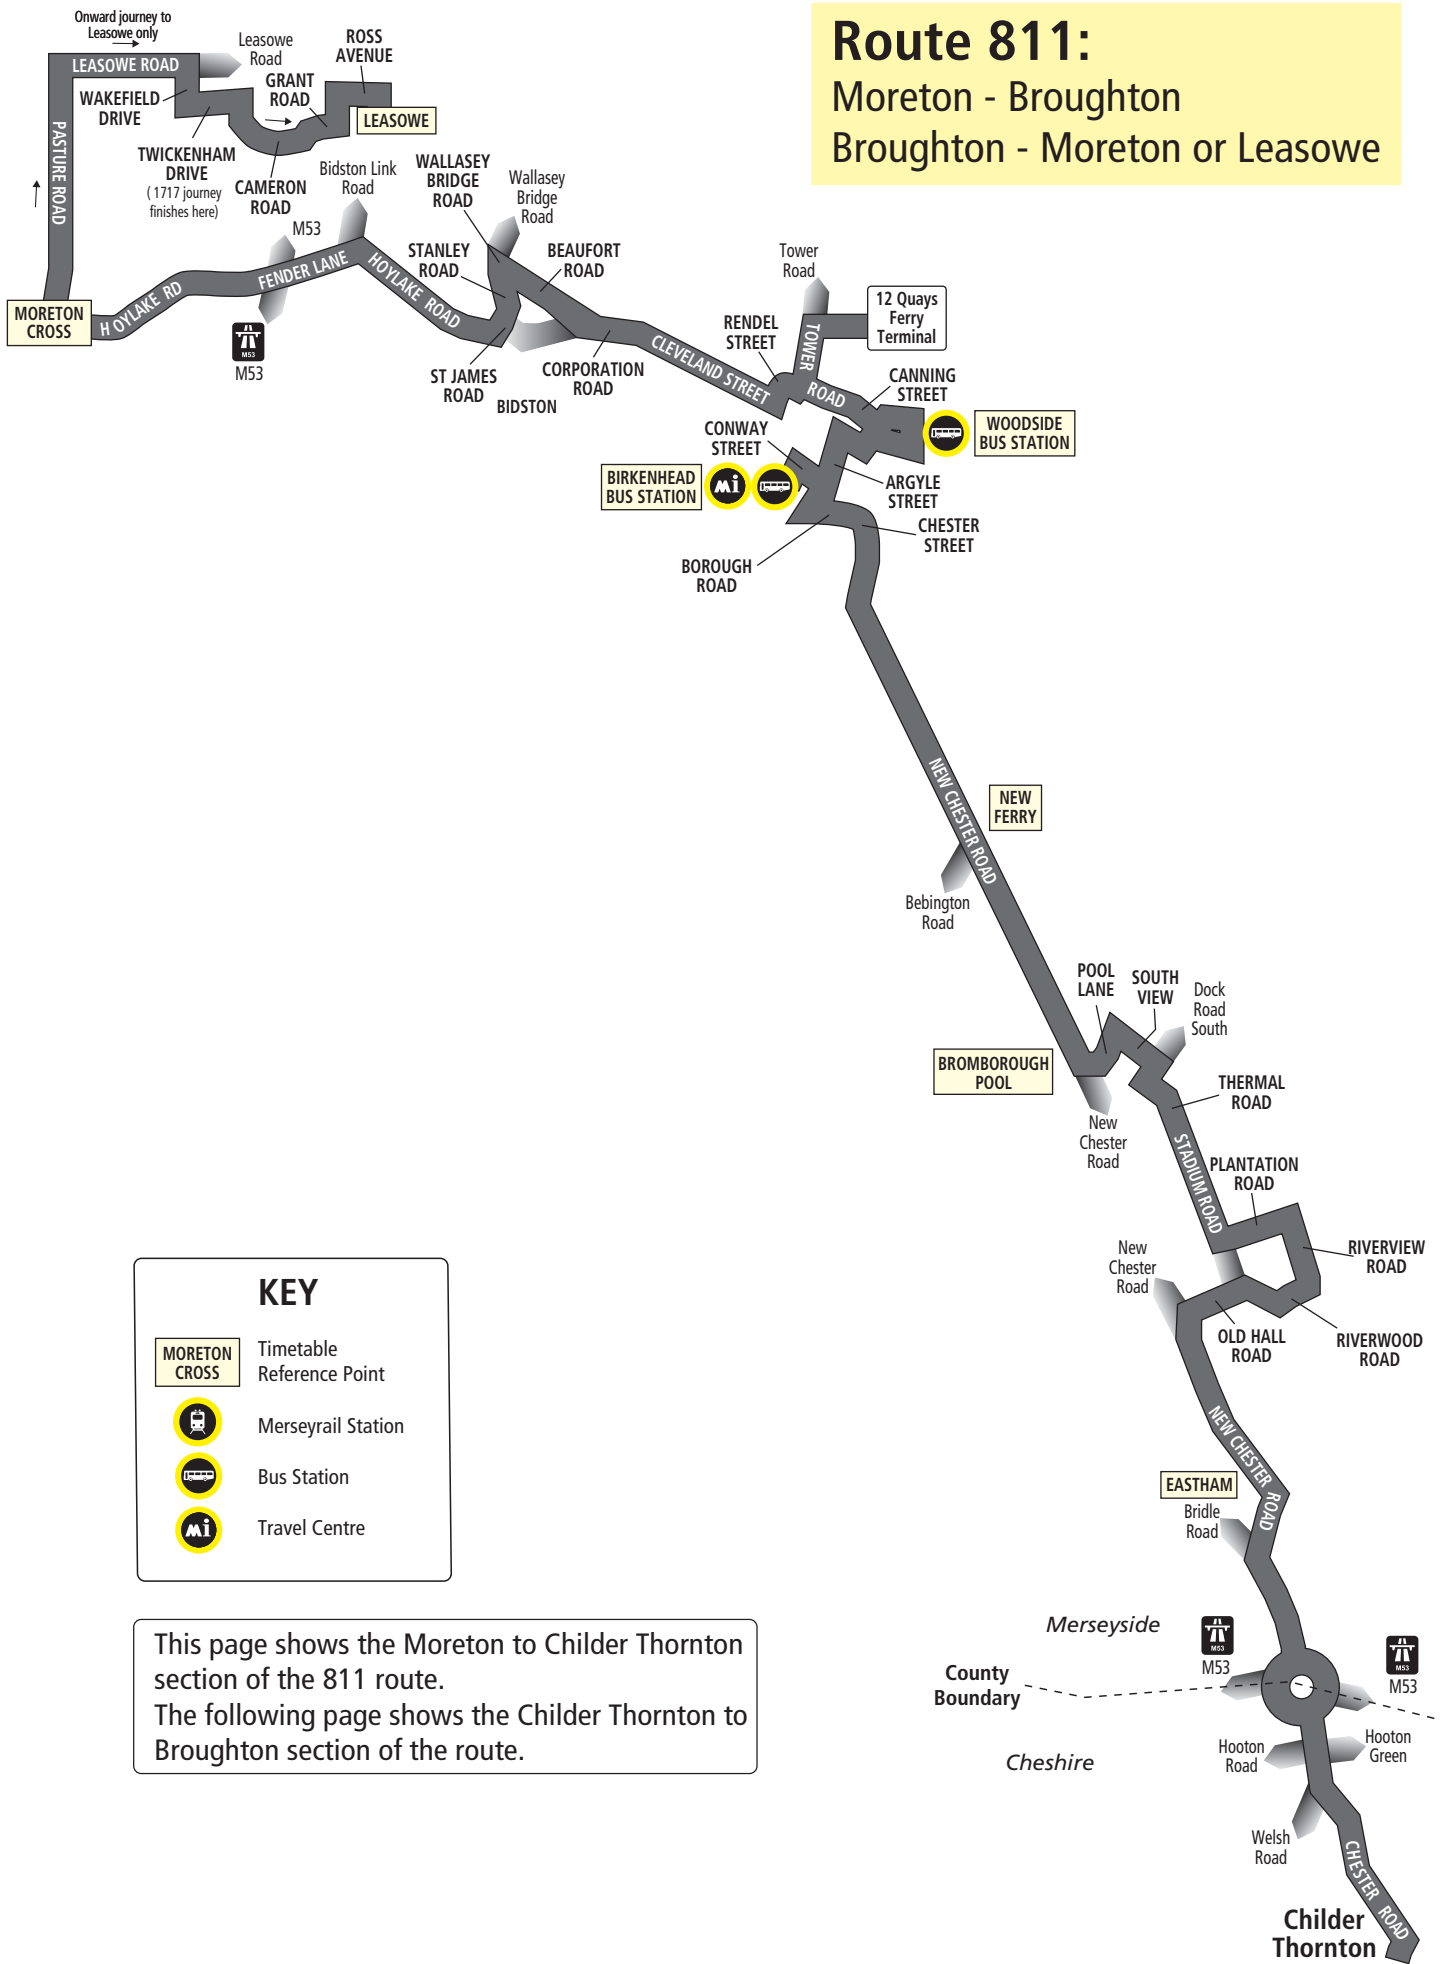

Route 811: Moreton - Broughton Broughton - Moreton or Leasowe

KEY

- MORETON CROSS: Timetable Reference Point
- Merseyrail Station
- Bus Station
- Travel Centre

This page shows the Moreton to Childer Thornton section of the 811 route.
The following page shows the Childer Thornton to Broughton section of the route.