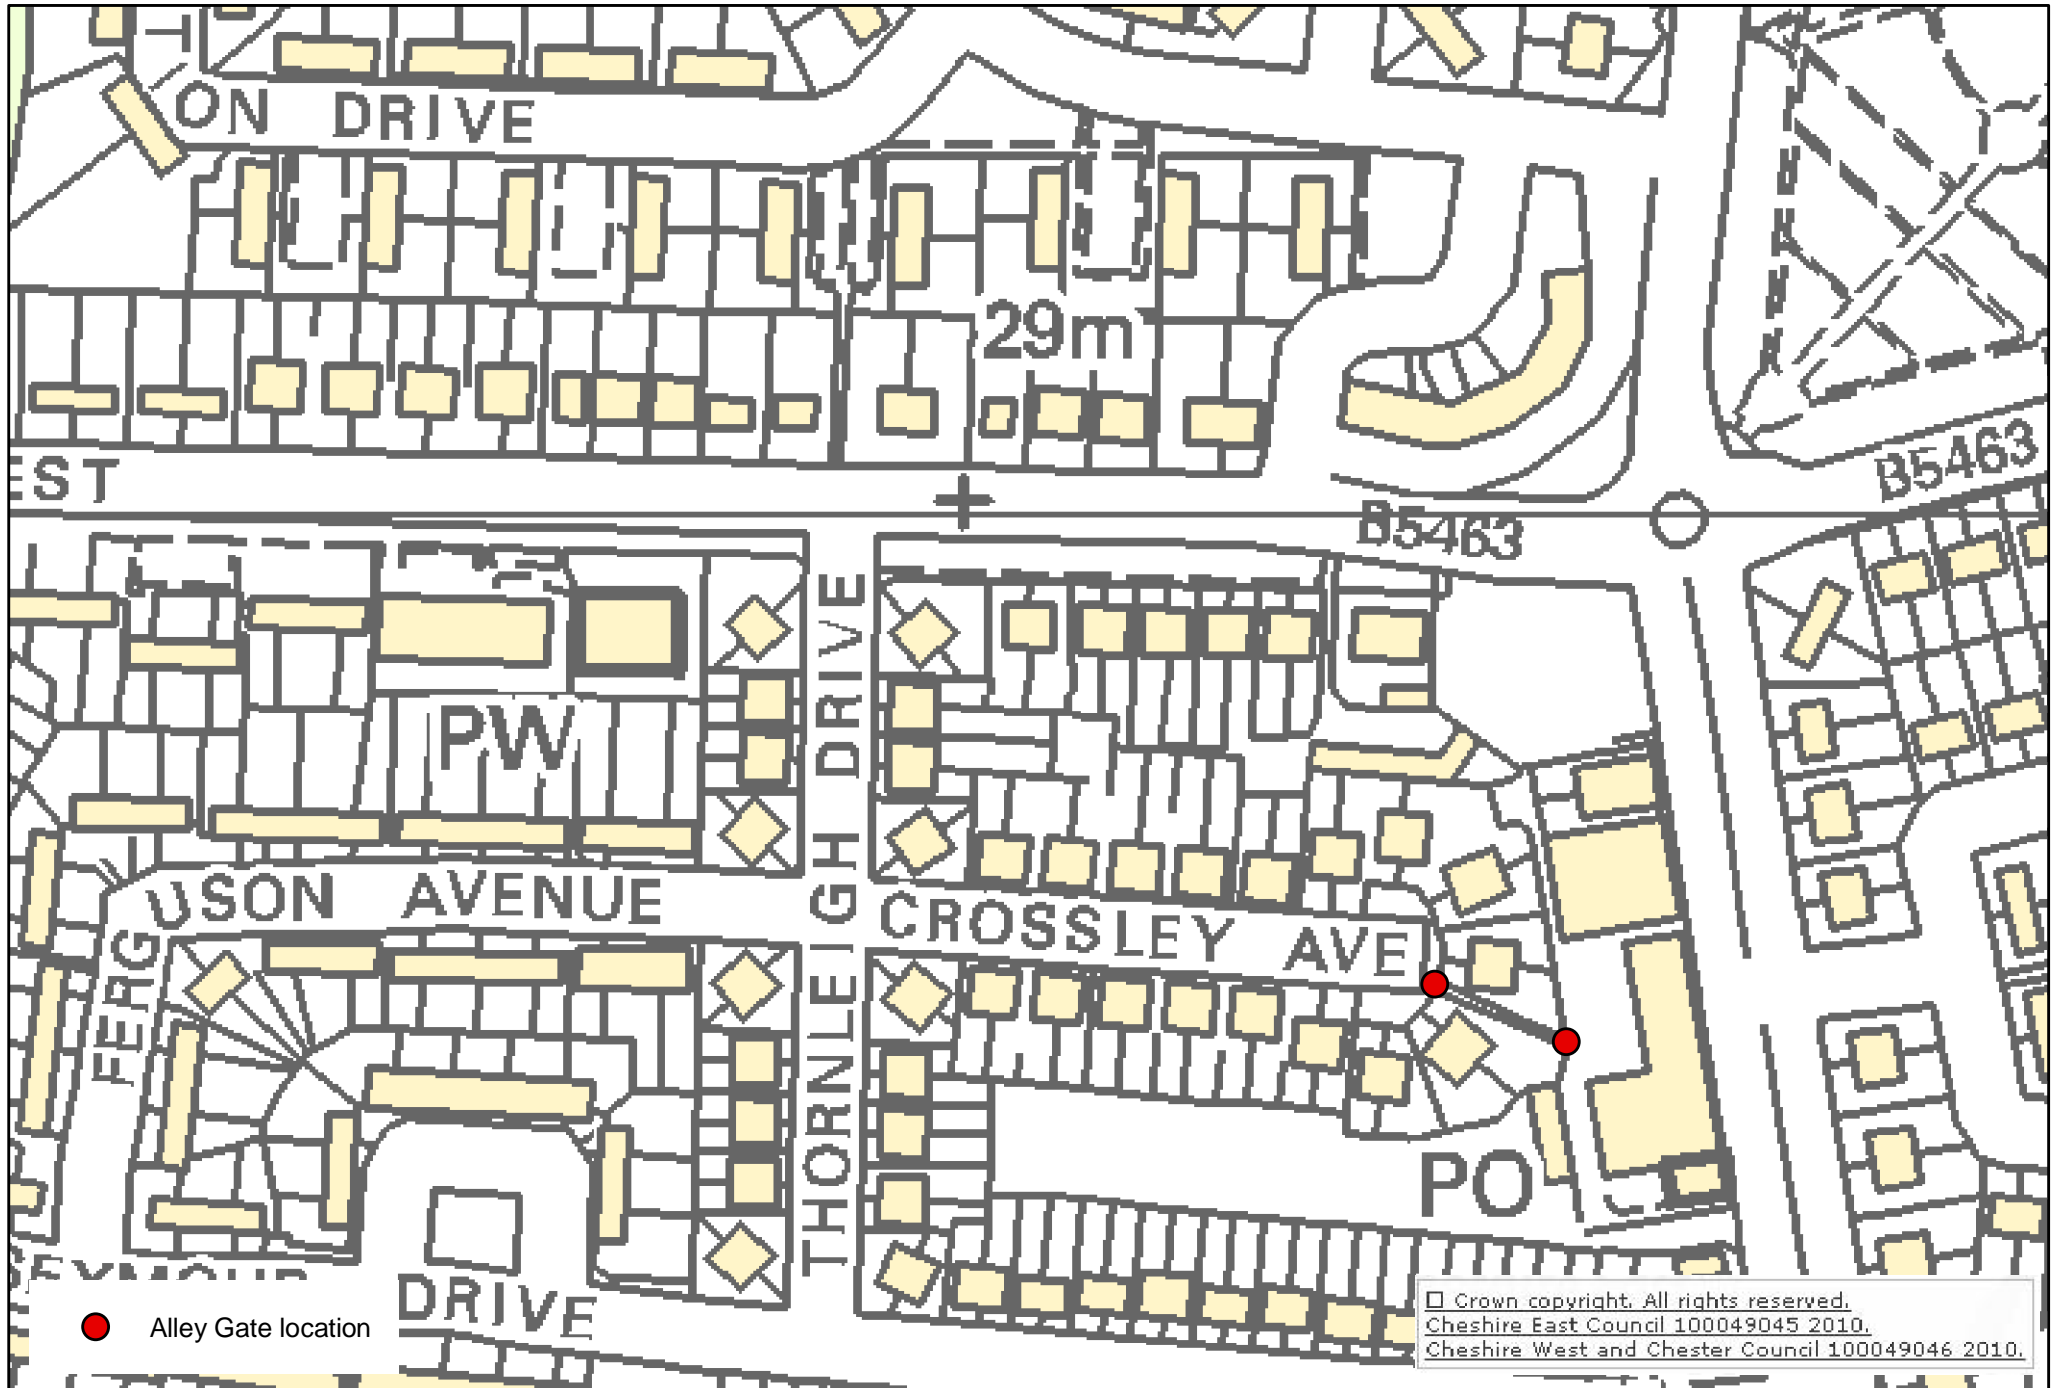

# Crossley Avenue

● Alley Gate location

□ Crown copyright. All rights reserved.  
Cheshire East Council 100049045 2010.  
Cheshire West and Chester Council 100049046 2010.

0 30 60 120 Meters

24th June 2010