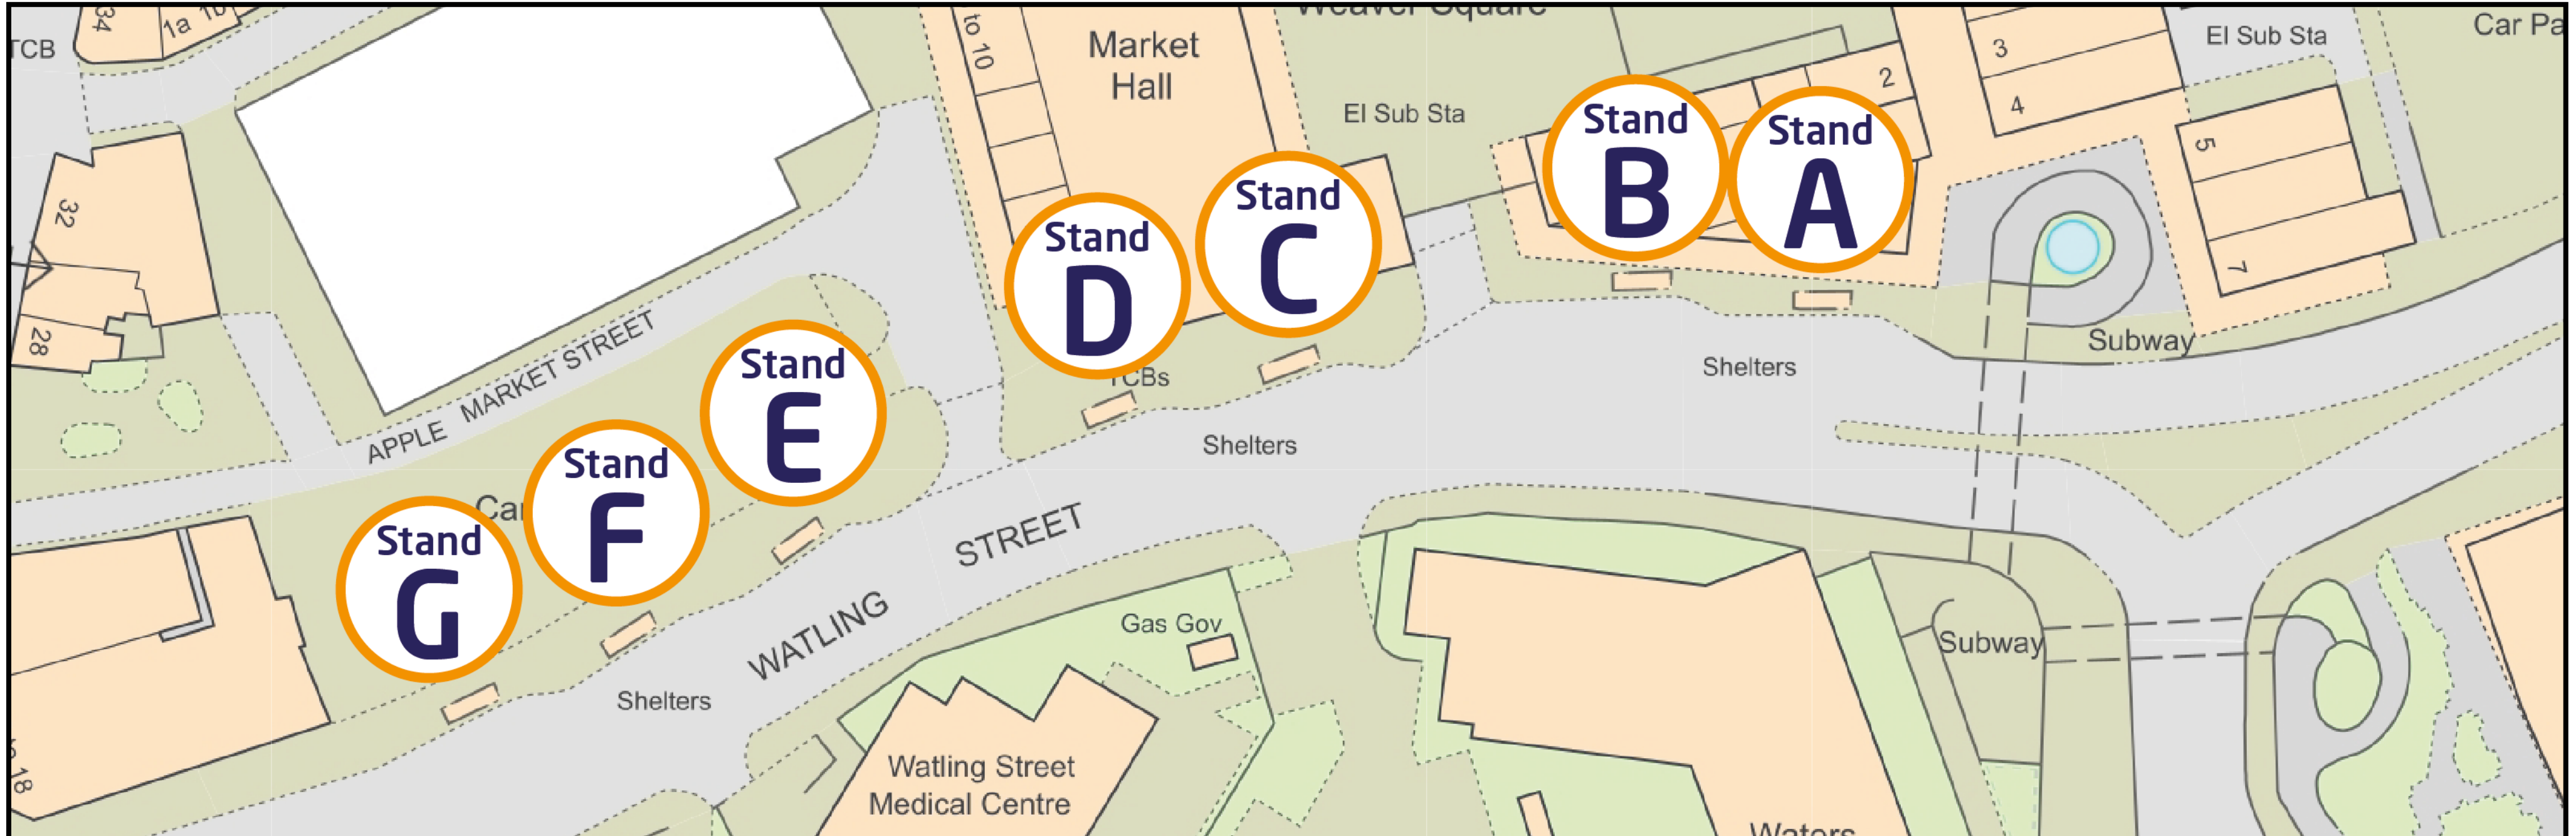

Cheshire West & Chester Council

Northwich Bus Interchange | Stand Finder

Stand	Bus No	Destination/Route	Operator
A	49	Rudheath via Station Road	D&G Bus
B		Drop Down Stand Only	
	48	Frodsham via Greenbank, Weaverham, Acton Bridge, Kingsley	D&G Bus
C	48A	Frodsham via Greenbank, Weaverham, Delamere Park, Kingsley (Thursday only)	D&G Bus
	49	Weaverham via Greenbank	D&G Bus
D	82	Chester via Greenbank, Hartford, Sandiway, Kelsall, Tarvin, Vicars Cross	D&G Bus
	N3	Moulton Village via Kingsmead, Davenham	
E	N4	Leftwich via London Road	
	N4	Barnton via Winnington	
	9A	Warrington via Barnton, Comberbach, Antrobus, Stretton, Stockton Heath	
F	89	Knutsford via Lostock Gralam, Wincham, Pickmere	D&G Bus
	CAT9	Warrington via Lostock Gralam, Wincham, Comberbach, Stretton, Stockton Heath	
G	31	Crewe via London Road, Winsford, Glebe Green, Leighton Hospital	D&G Bus
	37	Crewe via London Road, Winsford, Middlewich, Sandbach	D&G Bus

NORTHWICH INTERCHANGE STAND FINDER 655mm X 1050mm July 2024 MASTER

Cheshire West and Chester

Bus Stop Damage - To report incorrect timetable information or damage to this bus stop, please email busstops@cheshirewestandchester.gov.uk quoting the bus stop name or stop code shown above.