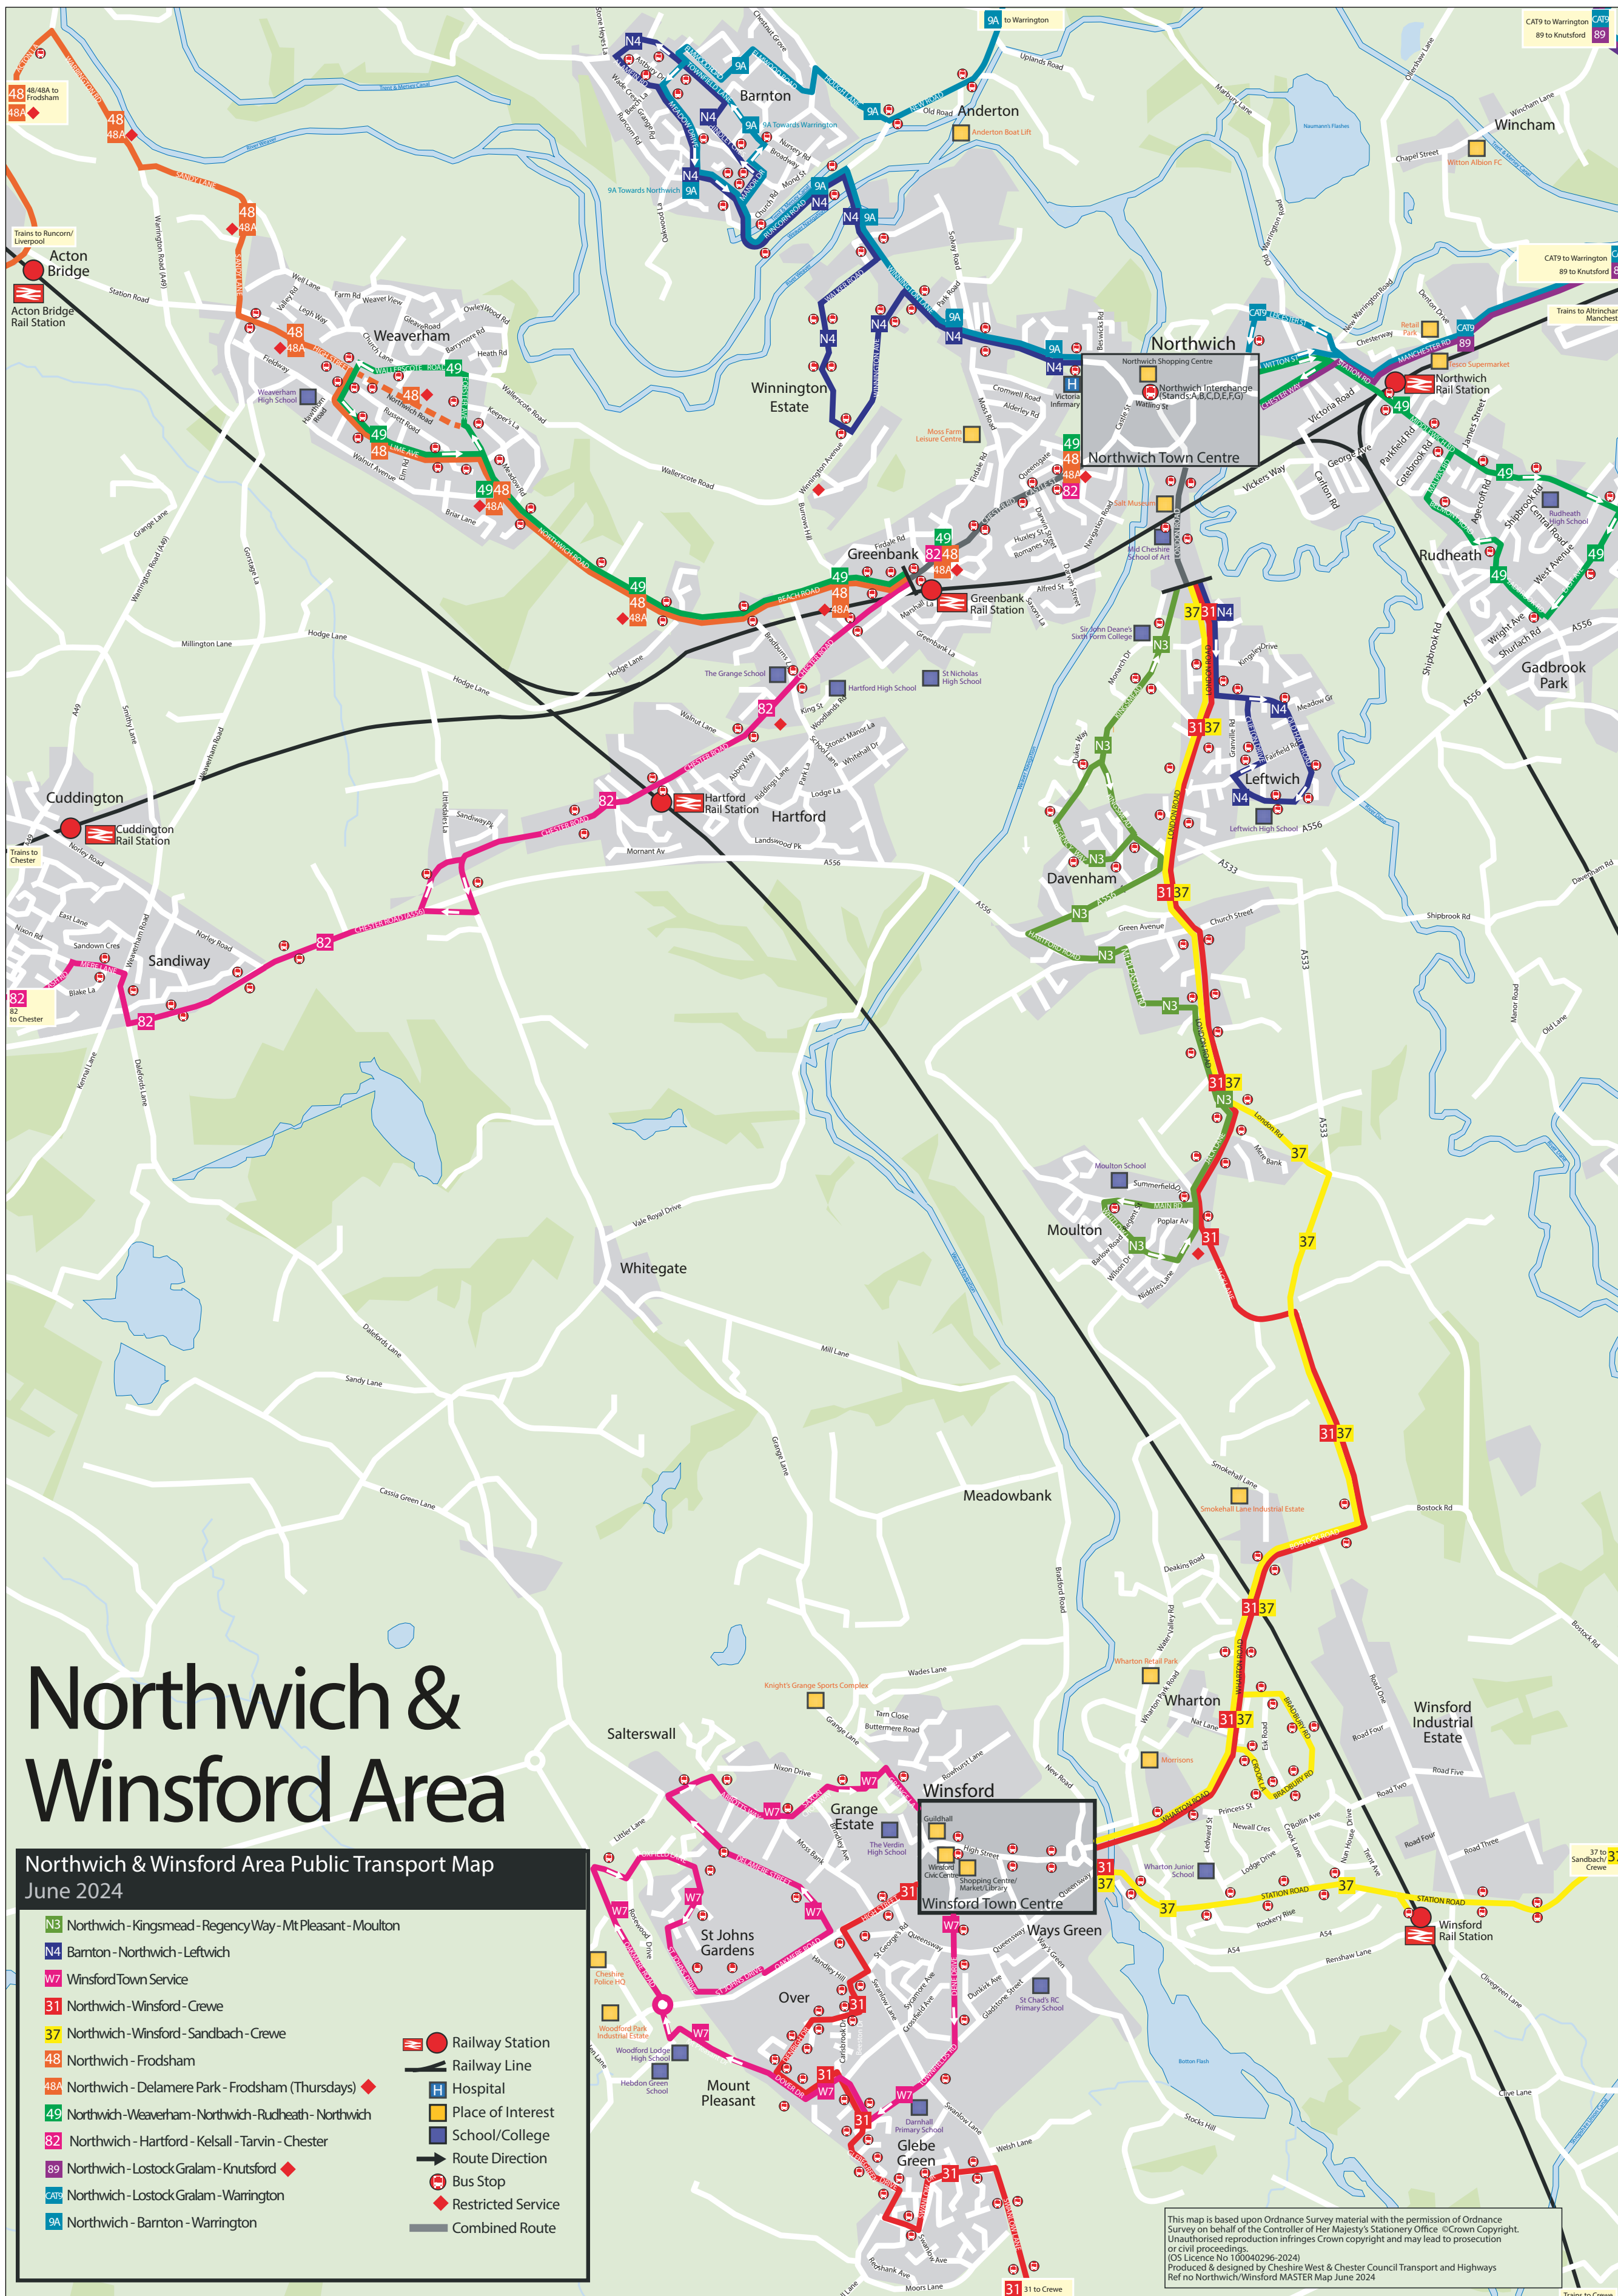

Northwich Interchange

Destination Finder/Map

Destination	Service	Operator	Stand
Kelsall	82	D&G	D
Kingsley	48, 48A	D&G	C
Kingsmead	N3	Warringtons Own Buses	E
Knutsford	89	D&G	F
Leftwich (London Road)	N4 31,37	Warringtons Own Buses D&G	E G
Leftwich Estate	N4	Warringtons Own Buses	E
Leighton Hospital (Crewe)	31	D&G	G
Lostock Garam	CAT9 89	Warringtons Own Buses D&G	F F
Marbury Country Park	9A	Warringtons Own Buses	F
Mere	89	D&G	F
Middlewich	37	D&G	G
Moulton Beehive Corner	31 N3	D&G Warringtons Own Buses	G E
Moulton Village	N3	Warringtons Own Buses	E
Norley	48, 48A	D&G	C
Northwich Station	49 89 CAT9	D&G D&G Warringtons Own Buses	A F F
Northwich Retail Park	CAT9 89	Warringtons Own Buses D&G	F F
Oakmere	82	D&G	D
Overton	48, 48A	D&G	C
Pickmere	89	D&G	F
Rudheath	49	D&G	A
Sandbach	37	D&G	G
Sandbach Station (Elworth)	37	D&G	G
Sandway	82	D&G	D
Sir John Deane's College	N4 CAT9 (Sch)	Warringtons Own Buses Warringtons Own Buses	E F
Stockton Heath	CAT9, 9A	Warringtons Own Buses	F
Stretton	CAT9, 9A	Warringtons Own Buses	F
Swanlow Lane (Winsford)	31	D&G	G
Tabley	89	D&G	F
Tarvin	82	D&G	D
Vicars Cross (Chester)	82	D&G	D
Victoria Infirmary	N4 9A	Warringtons Own Buses	E F
Warrington	CAT9, 9A	Warringtons Own Buses	F
Weaverham	49 48, 48A	D&G D&G	C C
Wharton (Wharton Road)	31, 37	D&G	G
Wincham	CAT9 89	Warringtons Own Buses D&G	F F
Winnington Estate	N4	Warringtons Own Buses	E
Winnington Lane	N4 9A	Warringtons Own Buses Warringtons Own Buses	E F
Winsford Industrial Estate (alight A533/Bostock Road junction)	31,37	D&G	G
Winsford Station	37	D&G	G
Winsford Town Centre	31, 37	D&G	G

Destination	Service	Operator	Stand
Acton Bridge	48, 48A	D&G	C
Acton Cliff	48, 48A	D&G	C
Antrobus	9A, CAT9	Warringtons Own Buses	F
Barnton	N4 9A	Warringtons Own Buses Warringtons Own Buses	E F
Castle	49 48, 48A 82	D&G D&G D&G	C C D
Chester	82	D&G	D
Church Minshull	31	D&G	G
Comberbach	CAT9, 9A	Warringtons Own Buses	F
Crewe	31, 37	D&G	G
Crowton	48, 48A	D&G	C
Cuddington Station	48A	D&G	C
Davenham (London Rd)	31,37	D&G	F
Davenham (Mount Pleasant Road)	N3	Warringtons Own Buses	E

Destination	Service	Operator	Stand
Delamere	82	D&G	D
Delamere Park	48A	D&G	C
Elworth (Sandbach Station)	37	D&G	G
Frodsham	48,48A	D&G	C
Glebe Green (Swanlow Lane Winsford)	31	D&G	G
Great Budworth	CAT9	Warringtons Own Buses	F
Greenbank Station	49 48,48A 82	D&G D&G D&G	C C D
Hartford Church	82	D&G	D
Hartford Station	82	D&G	D
Haslington (Crewe)	37	D&G	G
Hatchmere	48, 48A	D&G	C
Higher Marston	CAT9	Warringtons Own Buses	F

Northwich Destination Finder New West Style Ex-Large Portrait June 2024 (03.06.24)

Bus Stop Damage - To report incorrect timetable information or damage to this bus stop, please email busstops@cheshirewestandchester.gov.uk quoting the bus stop name or stop code shown above.