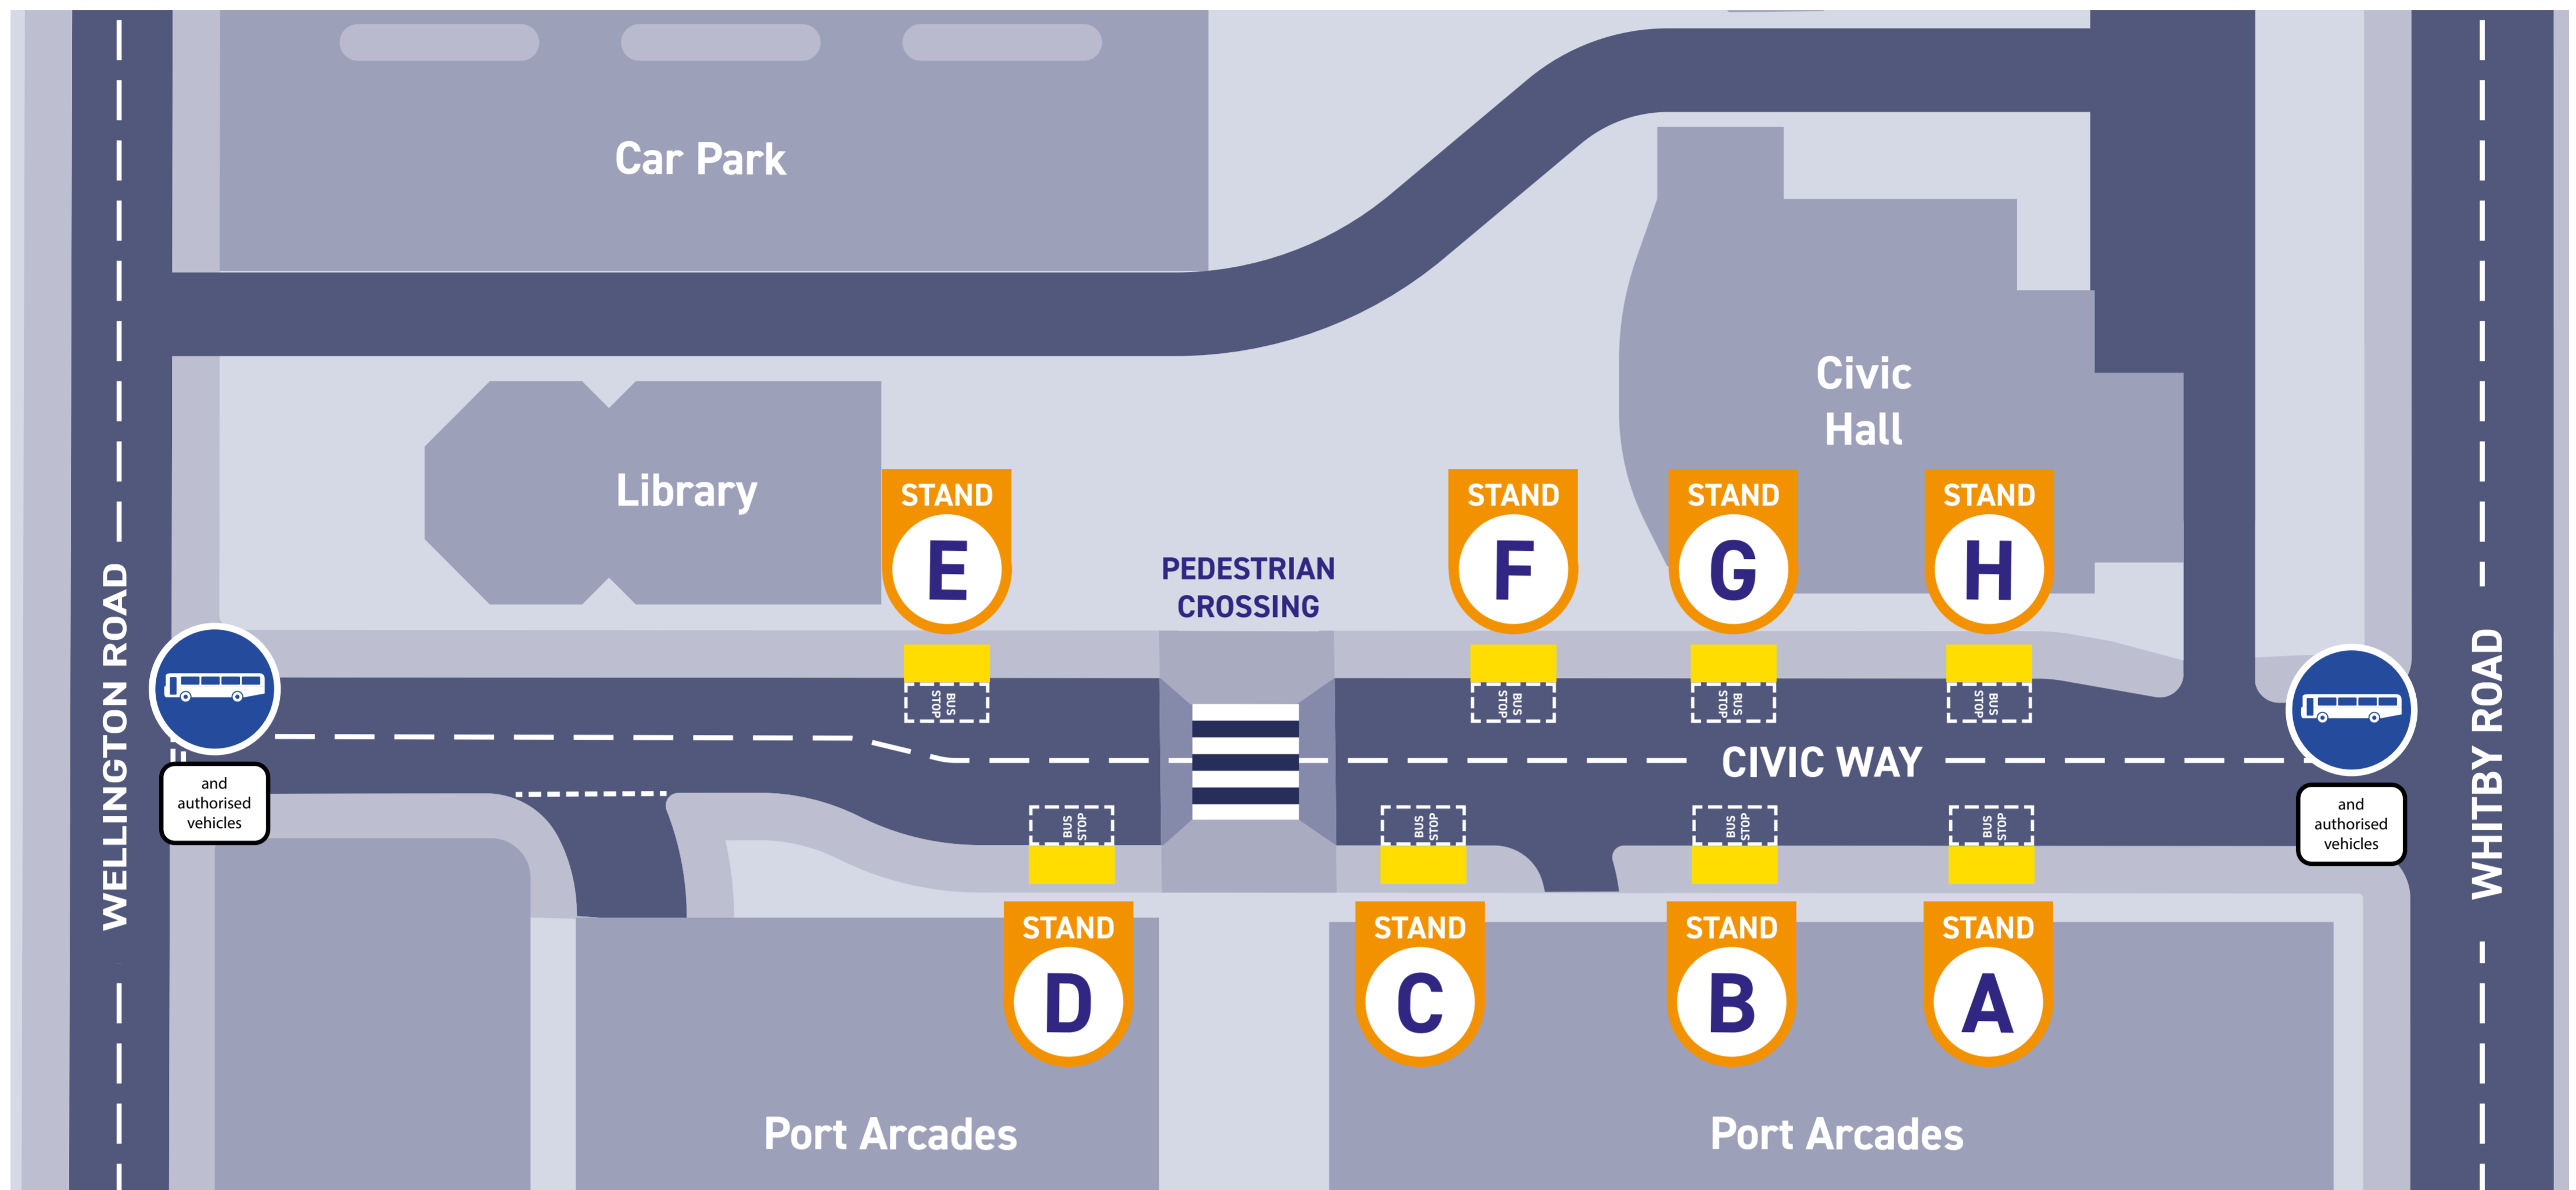

Ellesmere Port Bus Interchange - Stand Information

Stand	Bus No	Destination/Route	Operator	Stand	Bus No	Destination/Route	Operator
A		Alighting Stand Buses do not pick up here		E		Alighting Stand Buses do not pick up here	
	2	Runcorn (Halton Lea) via Cheshire Oaks, Elton, Helsby, Frodsham	Stagecoach		6	Ledsham Garden Village via Hope Farm Great Sutton	Stagecoach
B	101	Cheshire Oaks via Stanney Grange,	arriva	F	6A	Ledsham Garden Village via Hope Farm Little Sutton	Stagecoach
	101A	Deeside Industrial Park via Stanney Grange	arriva		1	Liverpool via Great Sutton, Little Sutton, Eastham, Bromborough, Rock Ferry, Birkenhead	Stagecoach
	1	Chester Railway Station via Cheshire Oaks, Stanney Oaks, Chester Zoo, Upton, Countess of Chester Hospital, Chester Bus Interchange	Stagecoach		6	Rivacre via Rossmore Road East	Stagecoach
C	X1	Chester via Cheshire Oaks, Chester Zoo, Upton, Hoole, Chester Railway Station	Stagecoach	G	6A	Rivacre via Rossmore Road East	Stagecoach
	2	Chester via Whitby, Hope Farm, Backford Cross, Countess of Chester Hospital	Stagecoach		X1	Liverpool via Overpool, Little Sutton, Eastham, Bromborough, Rock Ferry, Birkenhead	Stagecoach
	26	Guilden Sutton via Underwood Drive, Chester Road, Stoak, Wervin, Upton, Countess of Chester Hospital, Chester Bus Interchange, Boughton	Stagecoach		102 & 103	Ellesmere Port Merseyrail Station via Whitby Road (Sunday & Bank Holidays)	Stagecoach
D	102	Ellesmere Port Circular via Stanney Grange, Cheshire Oaks, Sycamore Drive, Hope Farm, Whitby Cottage Hospital (Sunday & Public Holidays)	Stagecoach	H	23	Neston via Loxdale Drive, Little Sutton, Hooton Merseyrail Station, Willaston	Aintree Coachline
	103	Ellesmere Port Circular via Whitby Cottage Hospital, Hope Farm, Sycamore Drive, Cheshire Oaks, Stanney Grange (Sunday & Public Holidays)	Stagecoach		359	Neston High School via Little Sutton, Hooton, Willaston, (Schooldays)	Aintree Coachline