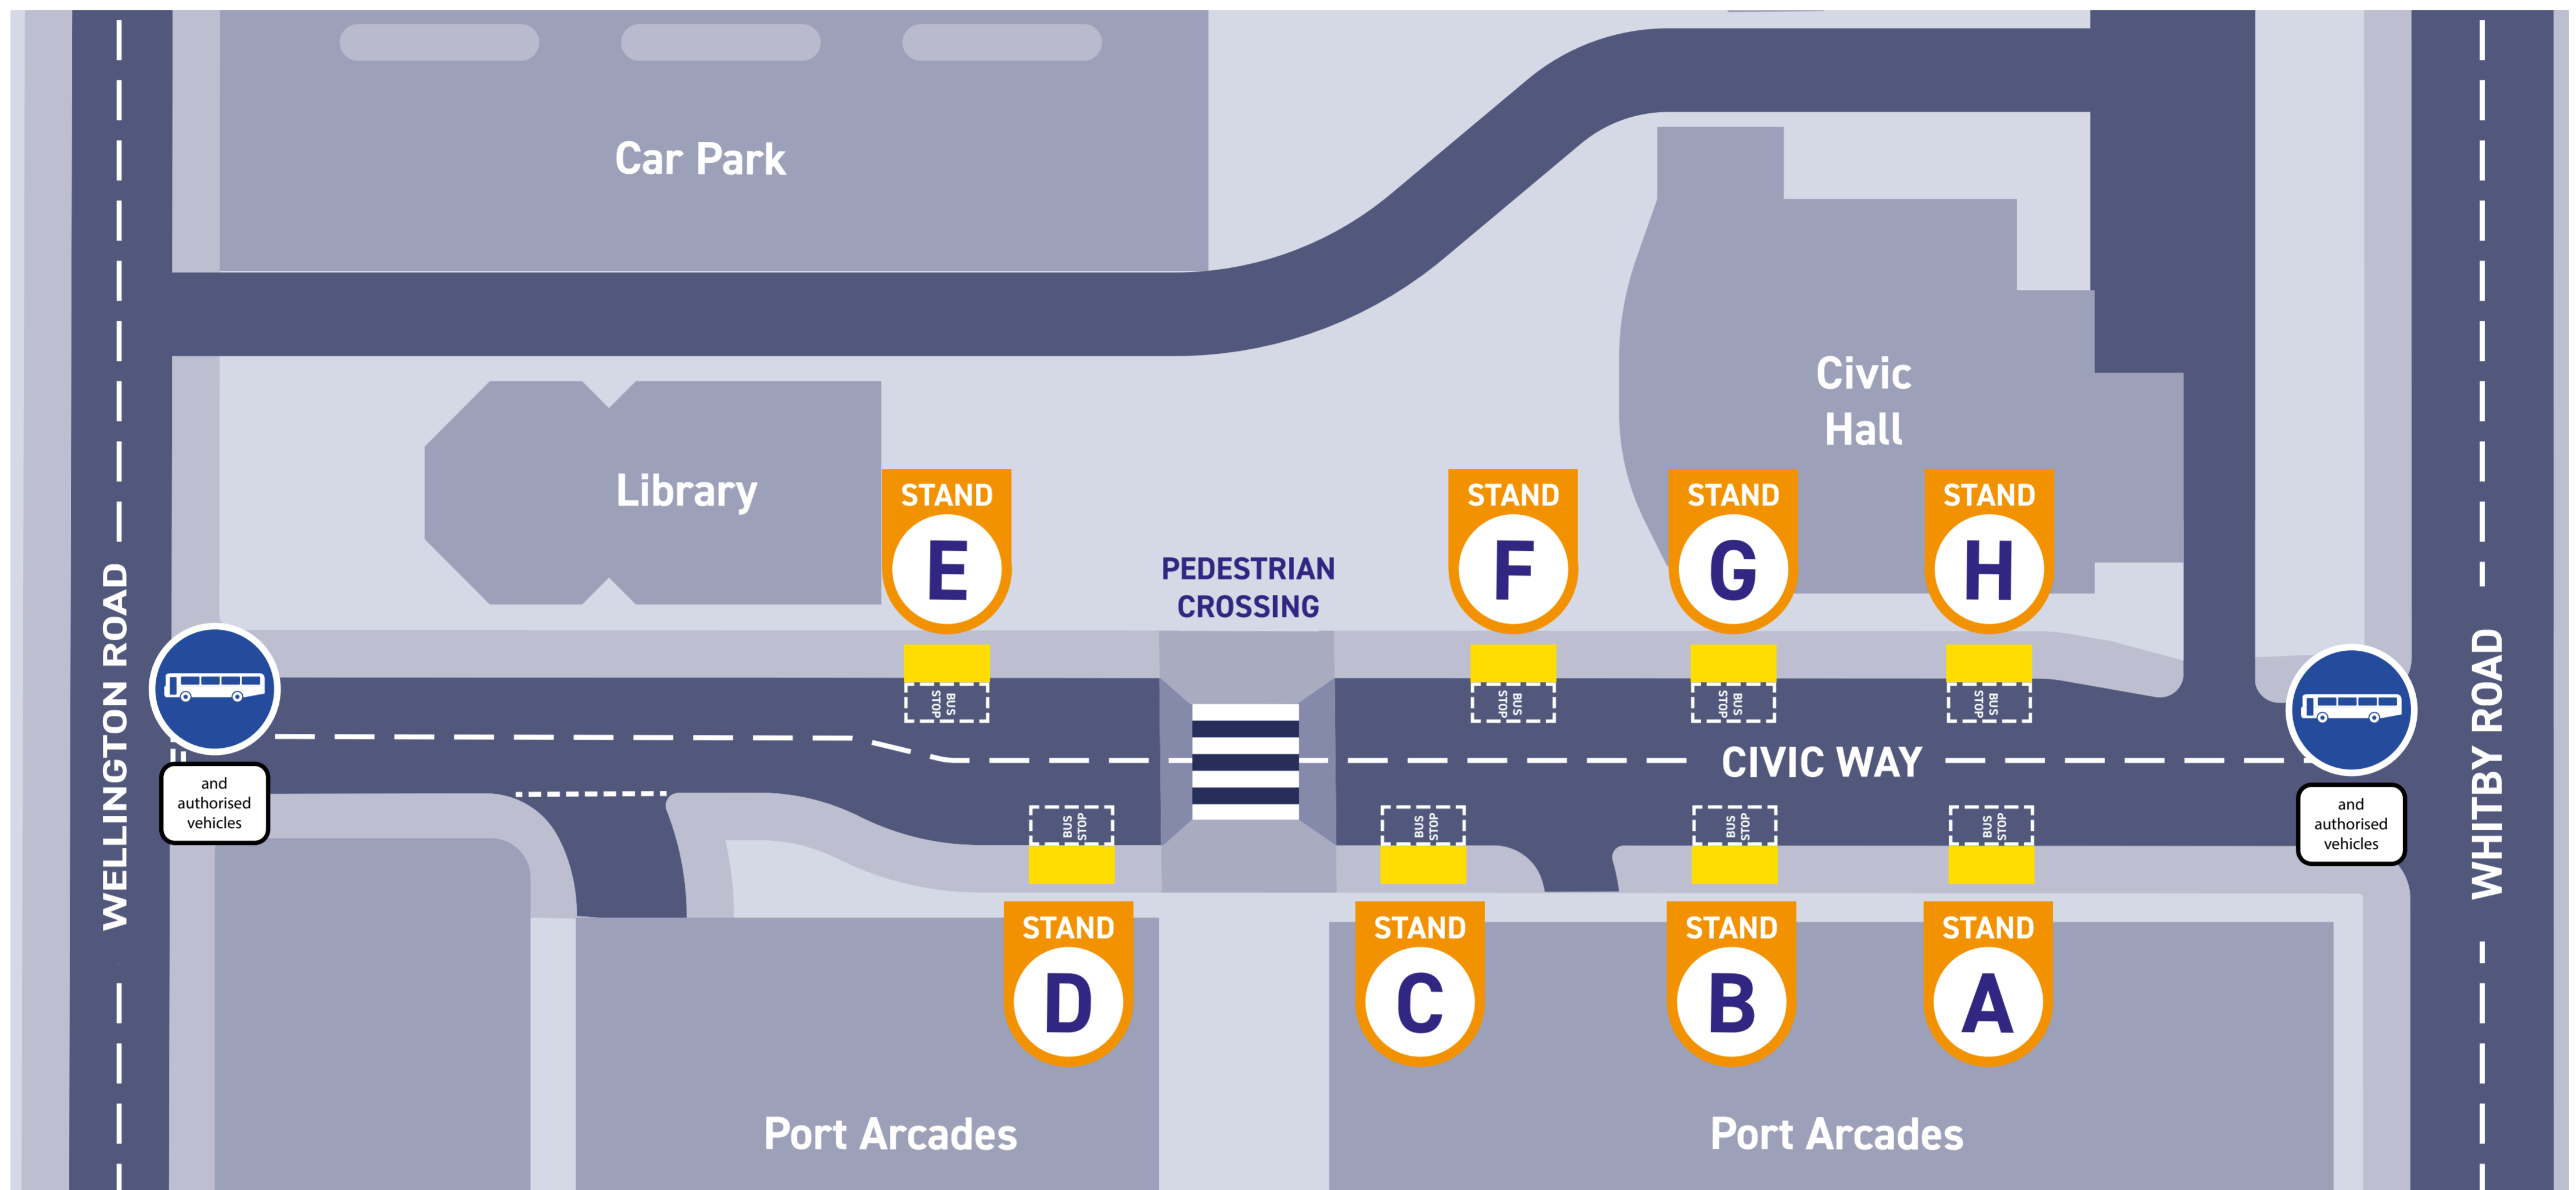

Ellesmere Port Bus Interchange - Stand Information

Stand	Bus No	Destination/Route	Operator	Stand	Bus No	Destination/Route	Operator
A		Alighting Stand Buses do not pick up here		E		Alighting Stand Buses do not pick up here	
	2	Runcorn (Halton Lea) via Cheshire Oaks, Elton, Helsby, Frodsham	Stagecoach	F	6	Little Sutton via Regent Street, Sutton Way, Gleneagles Road, Wetherby Way, Glenwood Road	Stagecoach
B	5	Mold via Stanney Grange, Deeside Industrial Park, Queensferry, Ewloe, Buckley	arriva		1	Liverpool via Great Sutton, Little Sutton, Eastham, Bromborough, Rock Ferry, Birkenhead	Stagecoach
	1	Chester Railway Station via Cheshire Oaks, Stanney Oaks, Chester Zoo, Upton, Countess of Chester Hospital, Chester Bus Interchange	Stagecoach	G	X1	Liverpool via Overpool, Little Sutton, Eastham, Bromborough, Rock Ferry, Birkenhead	Stagecoach
C	X1	Chester via Cheshire Oaks, Chester Zoo, Upton, Hoole, Chester Railway Station	Stagecoach		E7	Rivacre via Westminster Road, (for Merseyrail Station) Rossmore Road East, Overpool Road	Stagecoach
	2	Chester via Whitby, Hope Farm, Backford Cross, Countess of Chester Hospital	Stagecoach		102 & 103	Ellesmere Port Merseyrail Station via Whitby Road (Sunday & Bank Holidays)	Stagecoach
	26	Guilden Sutton via Underwood Drive, Chester Road, Stoak, Wervin, Upton, Countess of Chester Hospital, Chester Bus Interchange, Boughton	Stagecoach		23	Neston via Loxdale Drive, Little Sutton, Hooton Merseyrail Station, Willaston	Aintree Coachline
D	102	Ellesmere Port Circular via Stanney Grange, Cheshire Oaks, Sycamore Drive, Hope Farm, Whitby Cottage Hospital (Sunday & Public Holidays)	Stagecoach	H	359	Neston High School via Little Sutton, Hooton, Willaston, (Schooldays)	Aintree Coachline
	103	Ellesmere Port Circular via Whitby Cottage Hospital, Hope Farm, Sycamore Drive, Cheshire Oaks, Stanney Grange (Sunday & Public Holidays)	Stagecoach				