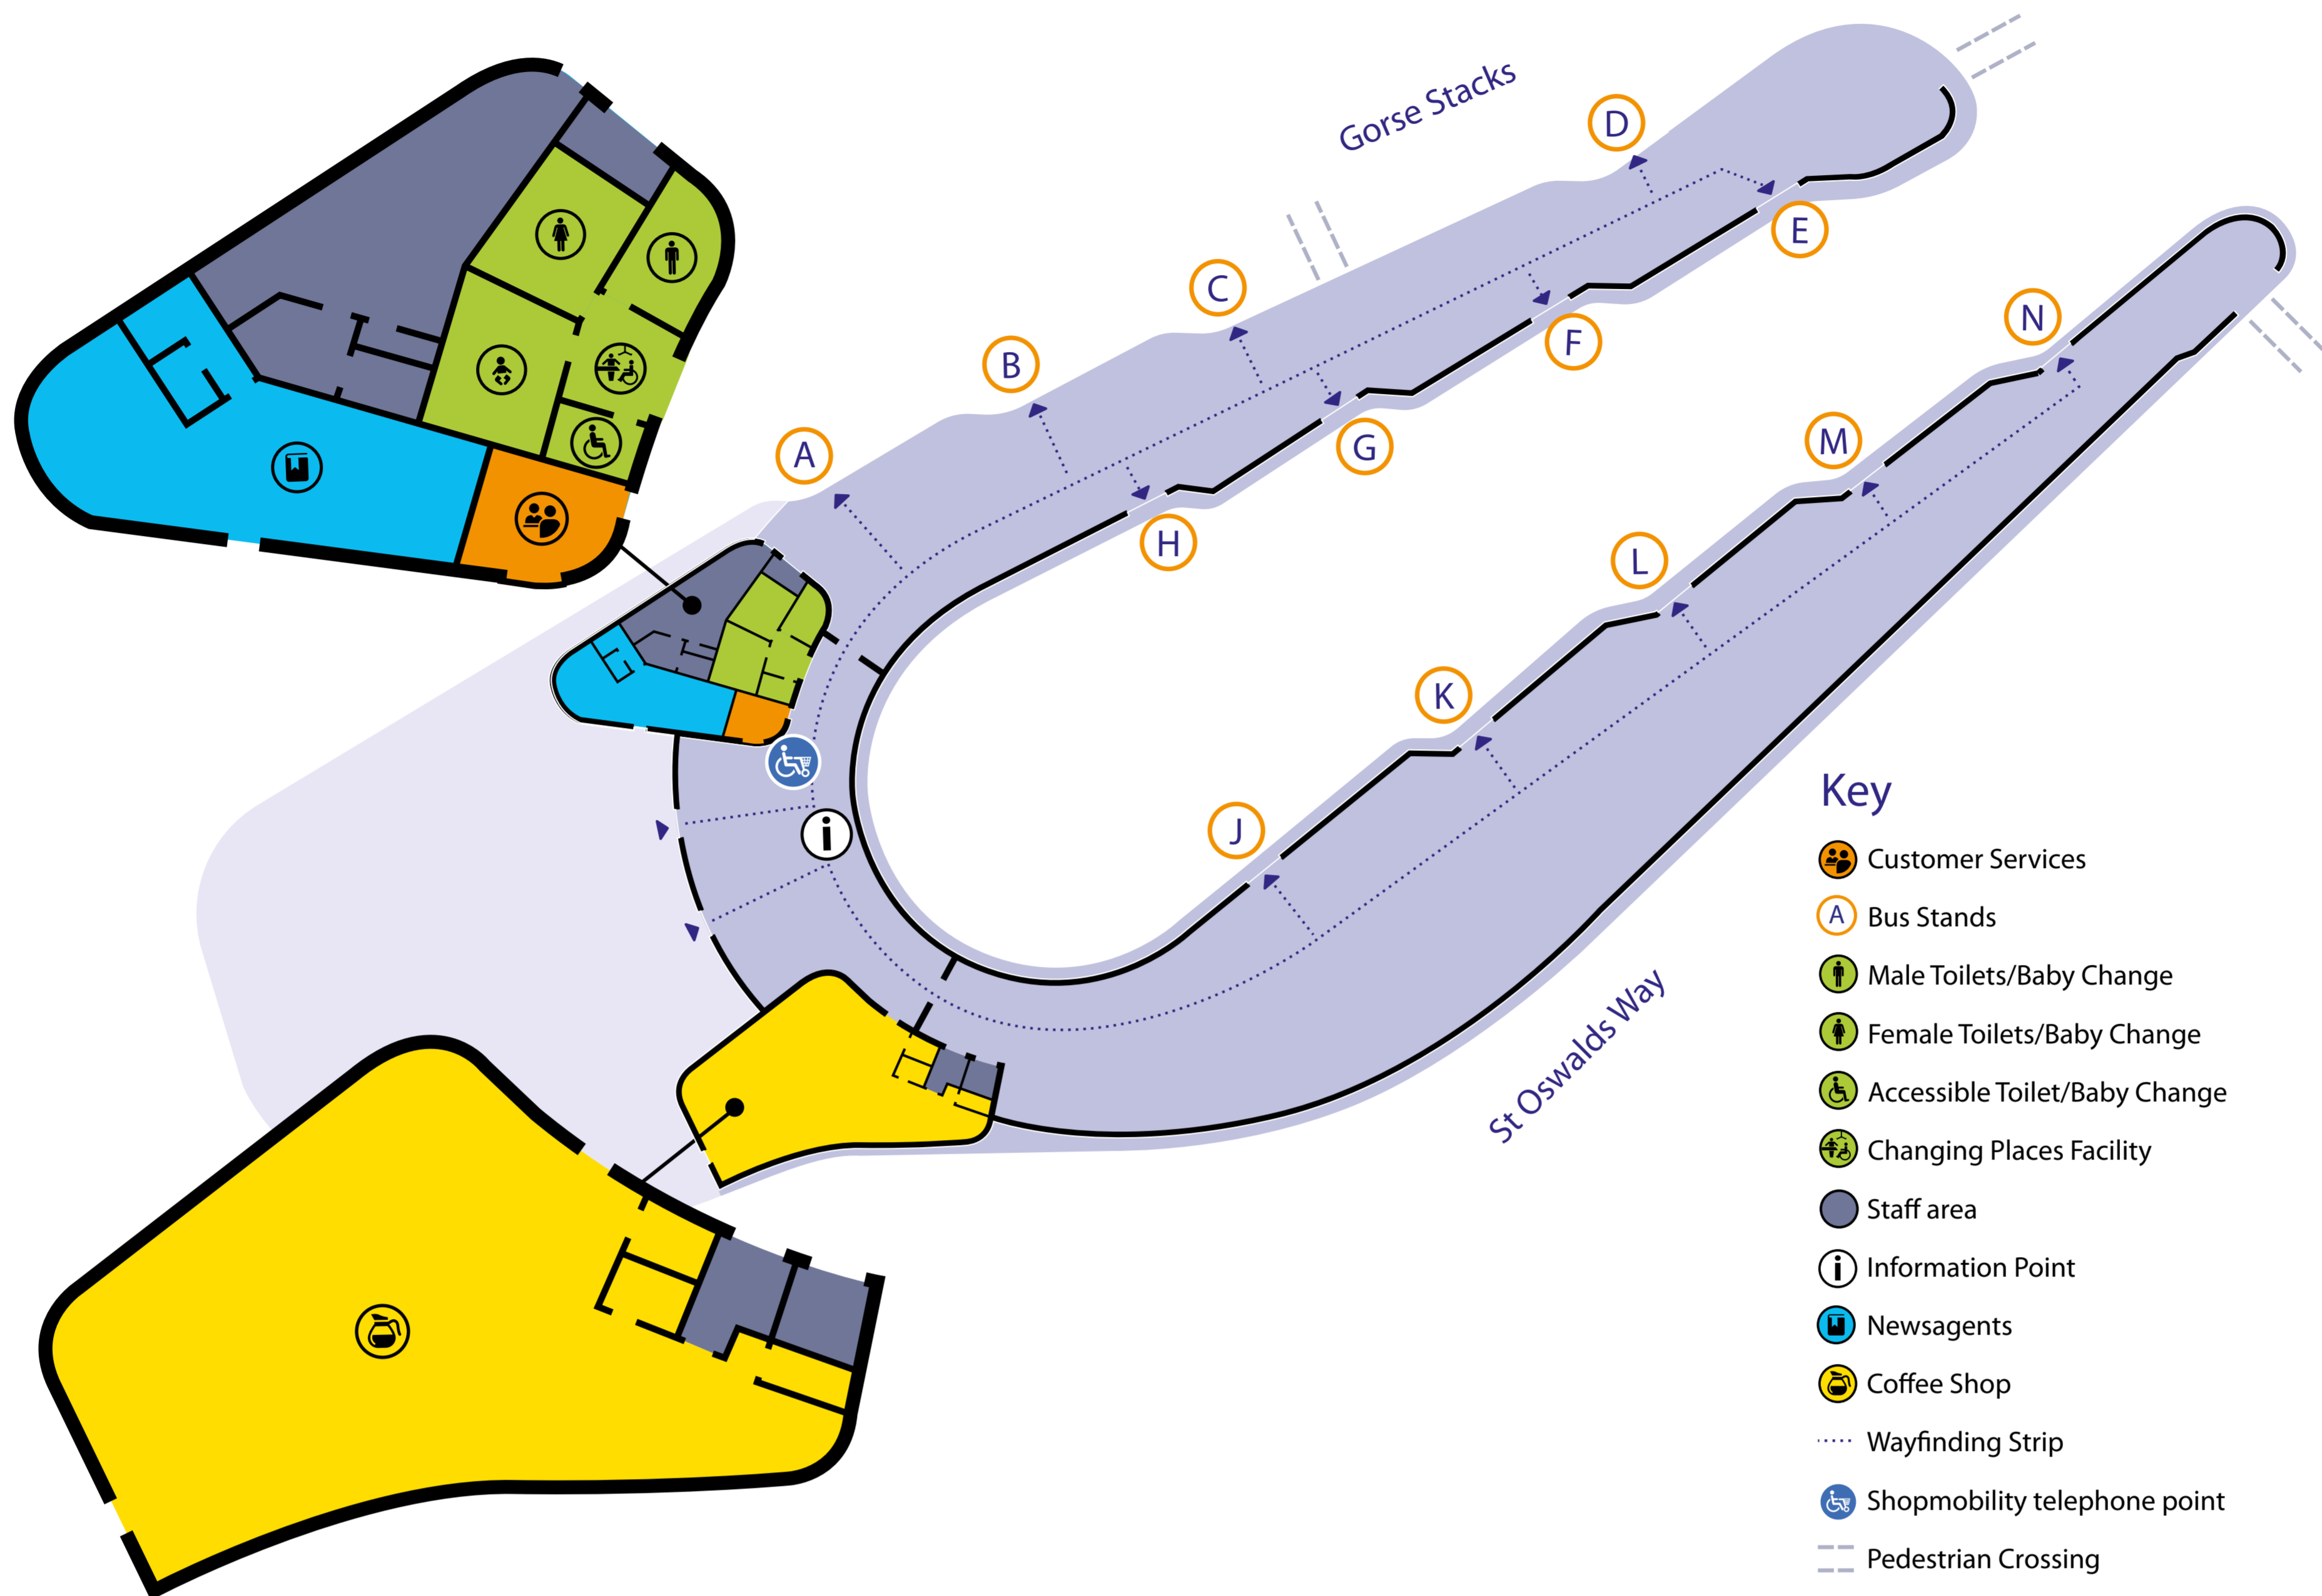

Chester Bus Interchange - Stand Departure Information

Stand	Bus No	Service Route
A	16	Saltney via Handbridge, Hough Green, Cliveden Rd/Lache
	53	Kingsway via Hoole Road, Newton Lane, Coniston Road
	61,62	Higher Kinnerton/Dodleston via Handbridge, Westminster Park
	84	Crewe via Tarvin, Tarporley, Nantwich (Services after 2100 only)
B	100	City Tour Bus (Seasonal Service April-October)
	4,4B,4S	Mold via Hough Green, Broughton Park, Buckley
	5	Huntington/Wrexham via Christleton Road, Caldley Valley, Farndon
C	26	Guilden Sutton via Boughton, Belgrave Road
	40	Chester Railway Station (City Rail Link) via Foregate Street
	41	Whitchurch via Christleton, Waverton, Tattenhall, Malpas
	X4	Mold via Chester Business Park, Broughton Park
D	PR1	Wrexham Road Park & Ride Chester Park & Ride
	PR2	Boughton Heath Park & Ride Chester Park & Ride
	PR3	Upton (Chester Zoo) Park & Ride Chester Park & Ride
E	51	Plas Newton via Dicksons Drive, Weston Grove, St James Avenue
	T8	Ruthin via Broughton Park, Padeswood, Mold, Loggerheads
	X30	Warrington via Hoole, Mickle Trafford, Helsby, Frodsham, Runcorn
	X30	Frodsham via Hoole, Mickle Trafford, Helsby (Evenings & Sundays)
F	1	Liverpool via Ellesmere Port, Birkenhead (Services after 2100 only)
	2	Ellesmere Port/Cheshire Oaks via Hope Farm (Services after 2100 only)
	10,10A	10 Connah's Quay via Sealand Road / 10A Flint via Sealand Road
	11	Holywell via Broughton Park, Hawarden, Queensferry, Flint

Stand	Bus No	Service Route
G	14	Blacon via Blacon Point Road, Blacon Avenue, Parkgate Road
	14A	Blacon via Parkgate Road, Blacon Avenue, Blacon Point Road
H	15	Saughall via Parkgate Road, Blacon (Services after 2100 only)
	9	Pipers Ash via Hoole Road, Canadian Avenue, Hoole Lane
J	15	Saughall via Parkgate Road, Blacon (Departs from Stand H after 2100)
	15A	Saughall via Countess Hospital, Blacon
	204	Deeside Industrial Park via Blacon, Saughall
K	1	Liverpool via Zoo, Cheshire Oaks, Ellesmere Port (Departs from Stand F after 2100)
	26	Ellesmere Port via Upton, Mill Lane, Stoak, Wervin
X1		Liverpool via Hoole Road, Zoo, Cheshire Oaks, Ellesmere Port, Overpool
	7	Vicars Cross/Queens Road via Boughton
L	8	Vicars Cross/Pipers Ash via Boughton, Green Lane (Sundays)
	82	Northwich via Tarvin, Kelsall, Sandiway, Hartford
	84	Crewe via Tarvin, Tarporley, Nantwich (Departs from Stand B after 2100)
M	2	Ellesmere Port/Runcorn via Ellesmere Port, Frodsham (Dep from Stand F after 2100)
	22	West Kirby via Chester High Road, Neston, Parkgate, Heswall
N		Coach Services - National Express