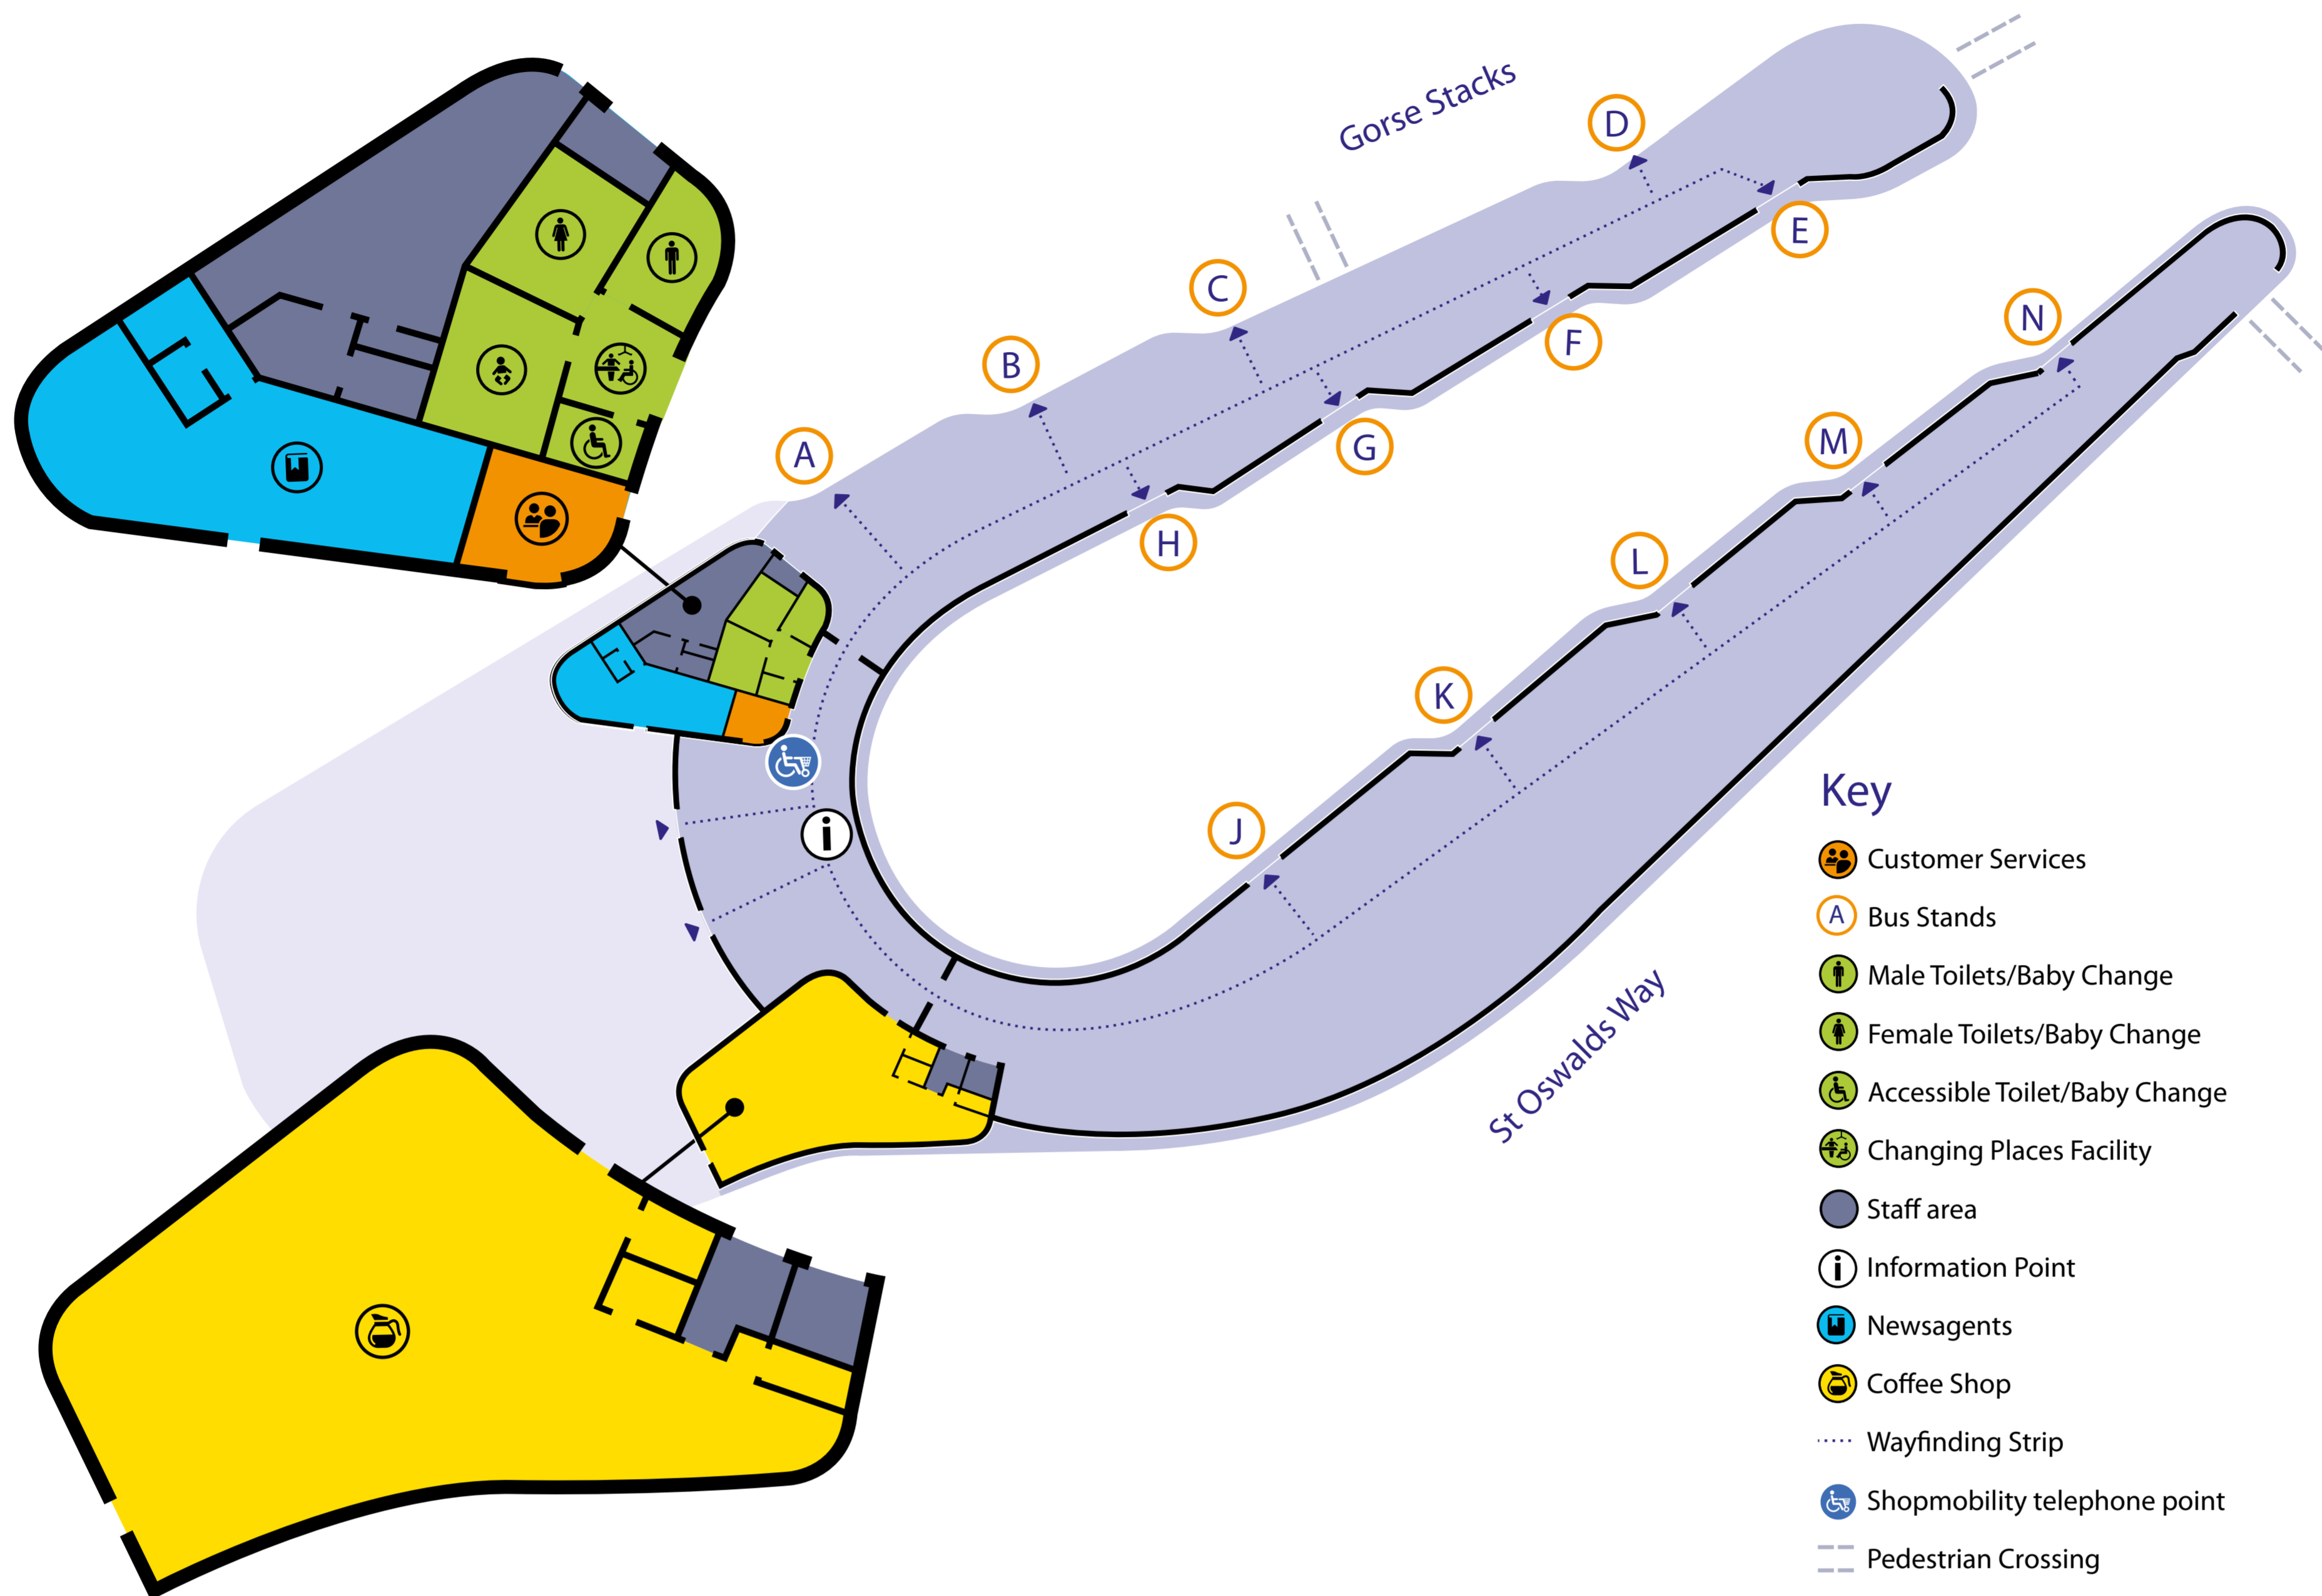

Chester Bus Interchange - Stand Departure Information

Stand	Bus No	Service Route
A	16	Saltney via Handbridge, Hough Green, Cliveden Rd/Lache
	53	Kingsway via Hoole Road, Newton Lane, Coniston Road
	61,62	Higher Kinnerton/Dodleston via Handbridge, Westminster Park
B	84	Crewe via Tarvin, Tarporley, Nantwich (Services after 2100 only)
	100	City Tour Bus (Seasonal Service April-October)
C	4,4B,4S	Mold via Hough Green, Broughton Park, Buckley
	5	Huntington/Wrexham via Christleton Road, Caldley Valley, Farndon
	26	Guilden Sutton via Boughton, Belgrave Road
	40	Chester Railway Station (City Rail Link) via Foregate Street
	41	Whitchurch via Christleton, Waverton, Tattenhall, Malpas
D	X4	Mold via Chester Business Park, Broughton Park
	PR1	Wrexham Road Park & Ride Chester Park & Ride
	PR2	Boughton Heath Park & Ride Chester Park & Ride
E	PR3	Upton (Chester Zoo) Park & Ride Chester Park & Ride
	51	Plas Newton via Dicksons Drive, Weston Grove, St James Avenue
	T8	Ruthin via Broughton Park, Padeswood, Mold, Loggerheads
	X30	Warrington via Hoole, Mickle Trafford, Helsby, Frodsham, Runcorn
F	X30	Frodsham via Hoole, Mickle Trafford, Helsby (Evenings & Sundays)
	1	Liverpool via Ellesmere Port, Birkenhead (Services after 2100 only)
F	10,10A	10 Connah's Quay via Sealand Road / 10A Flint via Sealand Road
	11	Holywell via Broughton Park, Hawarden, Queensferry, Flint

Stand	Bus No	Service Route
G	14	Blacon via Blacon Point Road, Blacon Avenue, Parkgate Road
	14A	Blacon via Parkgate Road, Blacon Avenue, Blacon Point Road
H	15	Saughall via Parkgate Road, Blacon (Services after 2100 only)
	9	Pipers Ash via Hoole Road, Canadian Avenue, Hoole Lane
J	15	Saughall via Parkgate Road, Blacon (Departs from Stand H after 2100)
	15A	Saughall via Countess Hospital, Blacon
	200	Shopper Hopper - Hunter Street (for Market/Storyhouse)
K	204	Deeside Industrial Park via Blacon, Saughall
	1	Liverpool via Zoo, Cheshire Oaks, Ellesmere Port (Departs from Stand F after 2100)
K	26	Ellesmere Port via Upton, Mill Lane, Stoak, Wervin
	X1	Liverpool via Hoole Road, Zoo, Cheshire Oaks, Ellesmere Port, Overpool
L	7	Vicars Cross/Queens Road via Boughton
	8	Vicars Cross/Pipers Ash via Boughton, Green Lane (Sundays)
	82	Northwich via Tarvin, Kelsall, Sandiway, Hartford
L	84	Crewe via Tarvin, Tarporley, Nantwich (Departs from Stand B after 2100)
	2	Ellesmere Port/Runcorn via Hope Farm, Ellesmere Port, Elton, Frodsham
M	22	West Kirby via Chester High Road, Neston, Parkgate, Heswall
	N	Coach Services - National Express