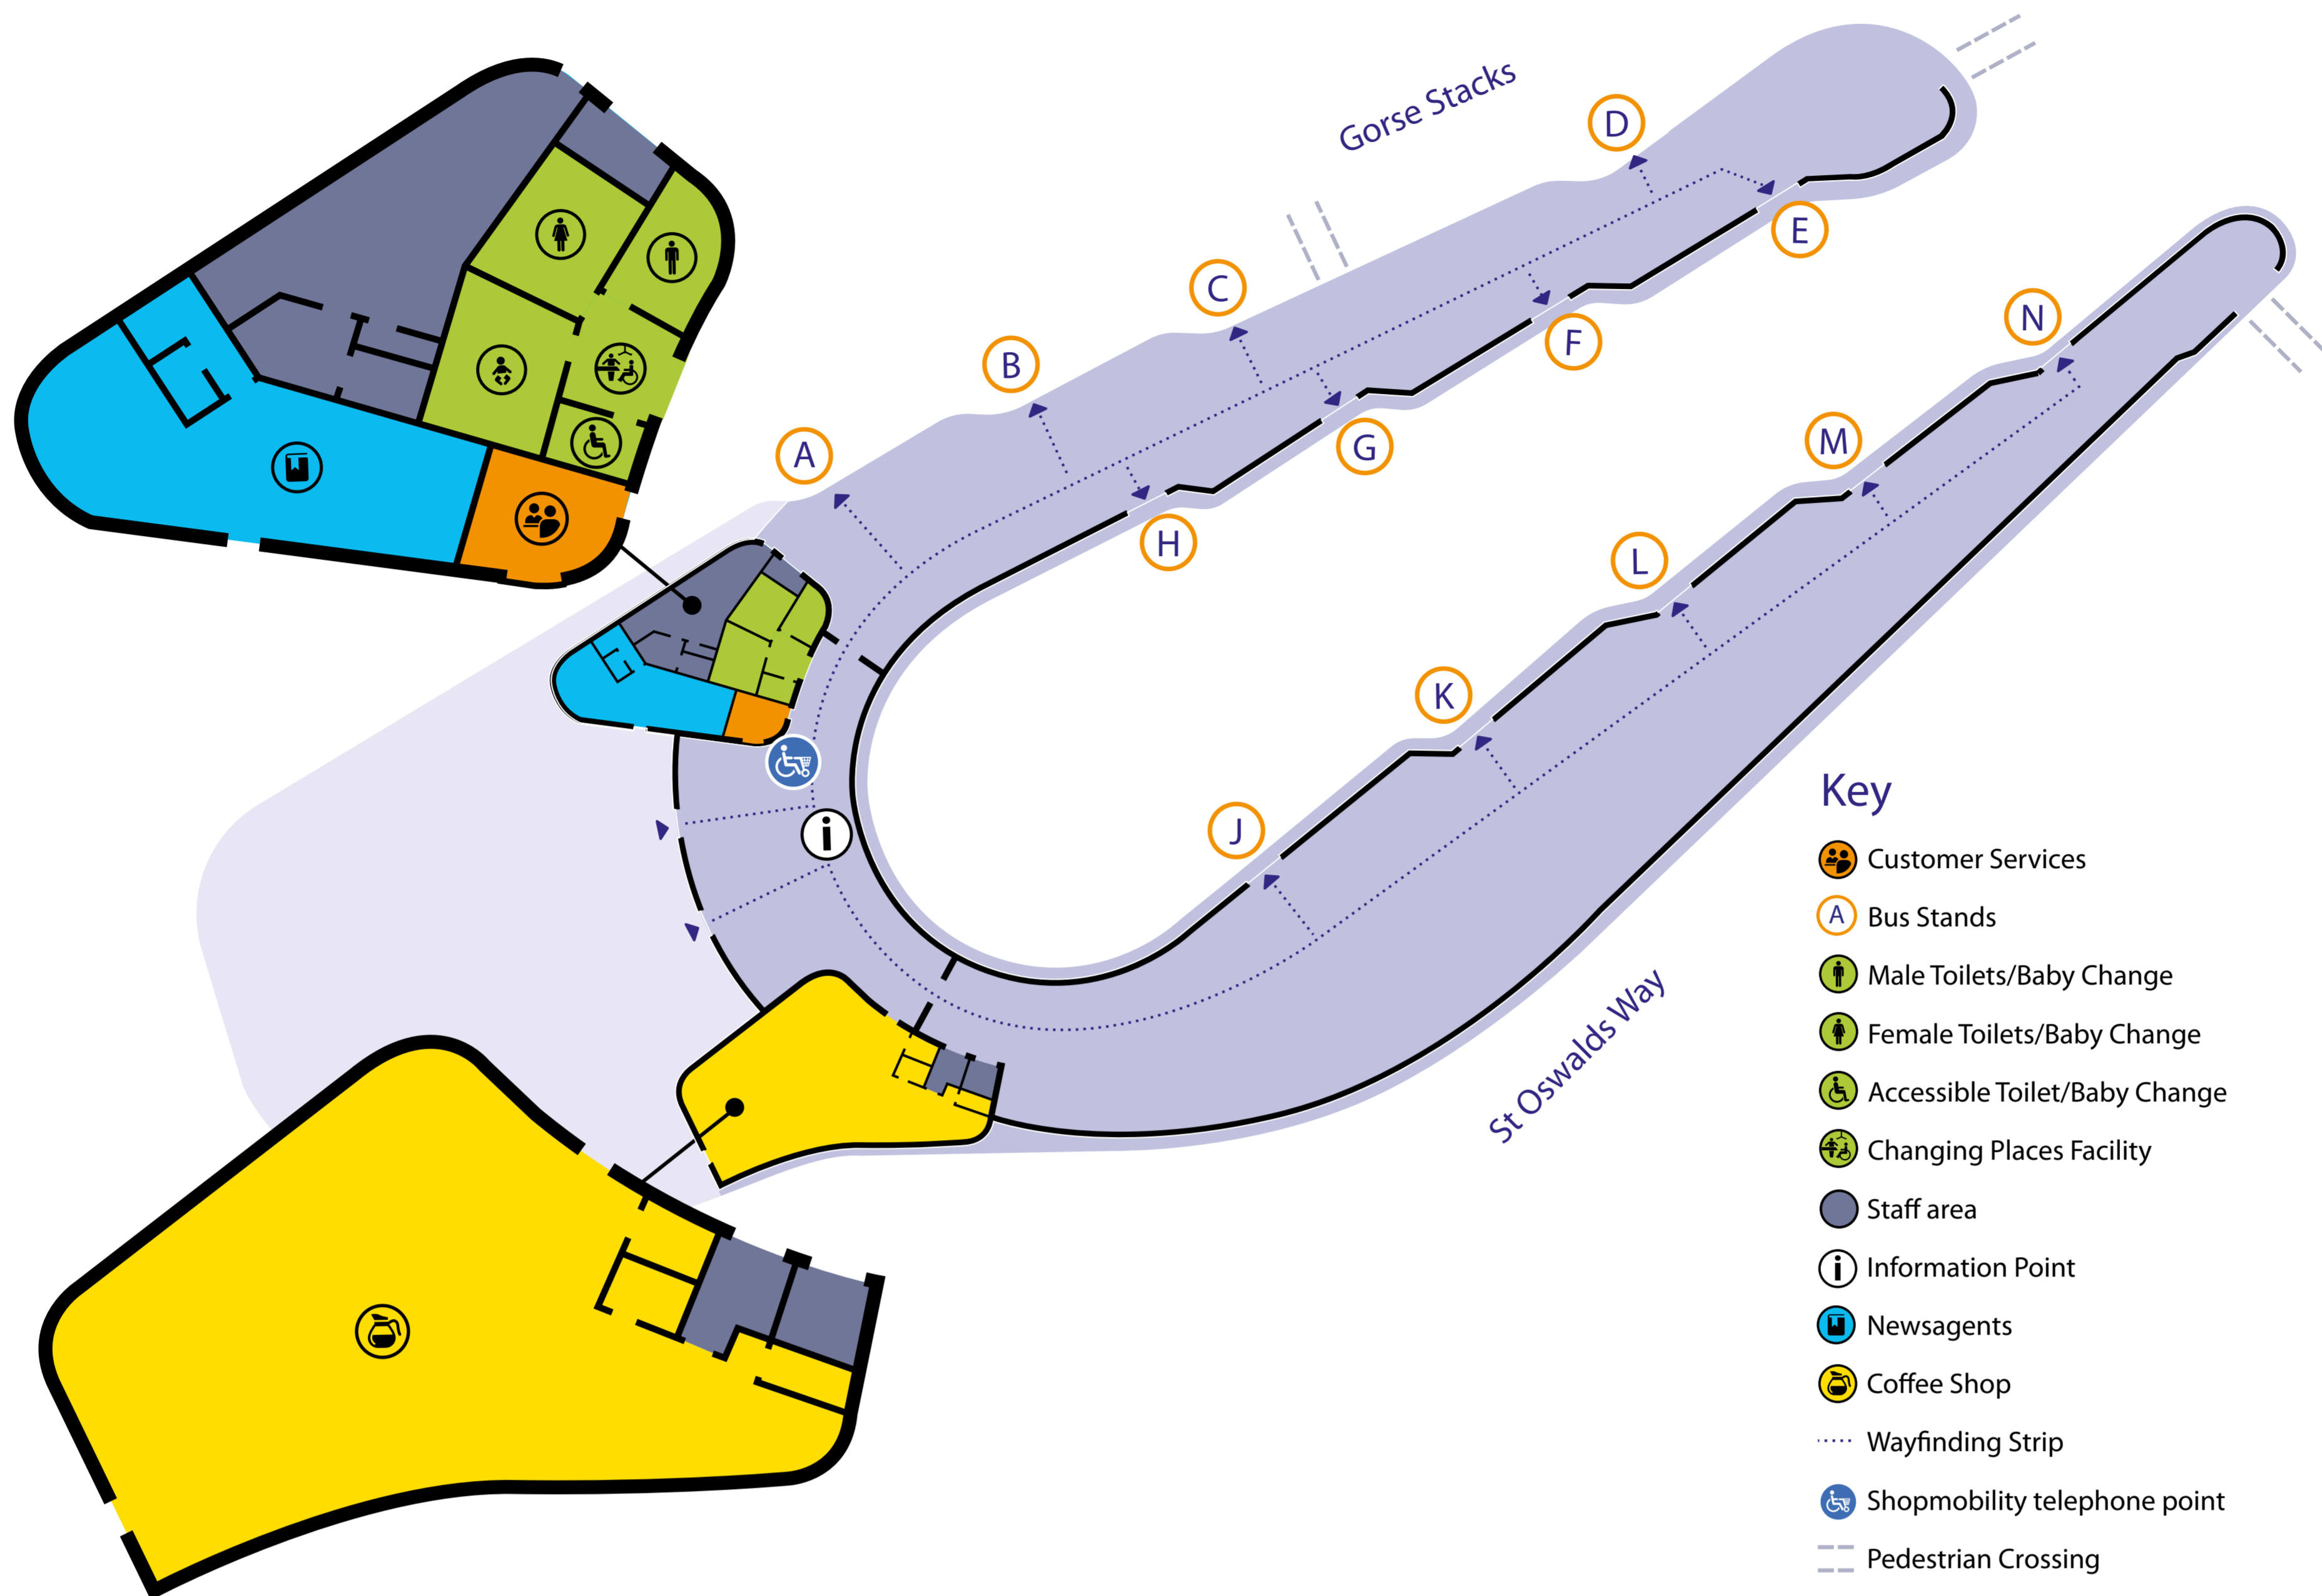

Chester Bus Interchange - Stand Departure Information

Stand	Bus No	Service Route
A	16	Saltney via Handbridge, Hough Green, Cliveden Rd/Lache
	61,62	Higher Kinnerton/Dodleston via Handbridge, Westminster Park
	11, 11A	Holywell via Queensferry (Service 11), Kelsterton via Queensferry (Service 11A)
B	53	Kingsway via Hoole Road, Newton Lane, Coniston Road
	84	Crewe via Tarvin, Tarporley, Nantwich (Services after 1900 only)
	100	City Tour Bus (Seasonal Service April-October)
	4,4B,4S	Mold via Hough Green, Broughton Park, Buckley
C	5	Huntington/Wrexham via Christleton Road, Caldley Valley, Farndon
	26	Guilden Sutton via Boughton, Belgrave Road
	40	Chester Railway Station (City Rail Link) via Foregate Street
	41	Whitchurch via Christleton, Waverton, Tattenhall, Malpas
	241	Christleton High School via Huntington (Schooldays)
	X4	Mold via Chester Business Park, Broughton Park
	PR1	Wrexham Road Park & Ride Chester Park & Ride
D	PR2	Boughton Heath Park & Ride Chester Park & Ride
	PR3	Upton (Chester Zoo) Park & Ride Chester Park & Ride
	51	Plas Newton via Dicksons Drive, Weston Grove, St James Avenue
E	52	Plas Newton/Kingsway via Plas Newton, Kingsway
	T8	Ruthin via Broughton Park, Padeswood, Mold, Loggerheads
	X30	Warrington via Hoole, Mickle Trafford, Helsby, Frodsham, Runcorn
E	X30	Frodsham via Hoole, Mickle Trafford, Helsby (Evenings & Sundays)

Stand	Bus No	Service Route
F	1	Liverpool via Ellesmere Port, Birkenhead (Services after 1900 only)
	2	Ellesmere Port/Cheshire Oaks via Hope Farm (Services after 1900 only)
	10,10A	10 Connah's Quay via Sealand Road / 10A Flint via Sealand Road
G	14	Blacon via Blacon Point Road, Blacon Avenue, Parkgate Road
H	14A	Blacon via Parkgate Road, Blacon Avenue, Blacon Point Road
	15	Saughall via Parkgate Road, Blacon (Services after 1900 only)
J	9	Pipers Ash via Hoole Road, Canadian Avenue, Hoole Lane
	15	Saughall via Parkgate Road, Blacon (Departs from Stand H after 1900)
	15A	Saughall via Countess Hospital, Blacon
	204	Deeside Industrial Park via Blacon, Saughall
K	1	Liverpool via Zoo, Cheshire Oaks, Ellesmere Port (Departs from Stand F after 1900)
	26	Ellesmere Port via Upton, Mill Lane, Stoak, Wervin
	X1	Liverpool via Hoole Road, Zoo, Cheshire Oaks, Ellesmere Port, Overpool (Departs from Stand F after 1900)
L	7	Vicars Cross/Queens Road via Boughton
	8	Vicars Cross/Pipers Ash via Boughton, Green Lane (Sundays)
	82	Northwich via Tarvin, Kelsall, Sandiway, Hartford
	84	Crewe via Tarvin, Tarporley, Nantwich (Departs from Stand B after 1900)
M	2	Ellesmere Port/Runcorn via Ellesmere Port, Frodsham (Dep from Stand F after 1900)
	22	West Kirby via Chester High Road, Neston, Parkgate, Heswall
N		Coach Services - National Express