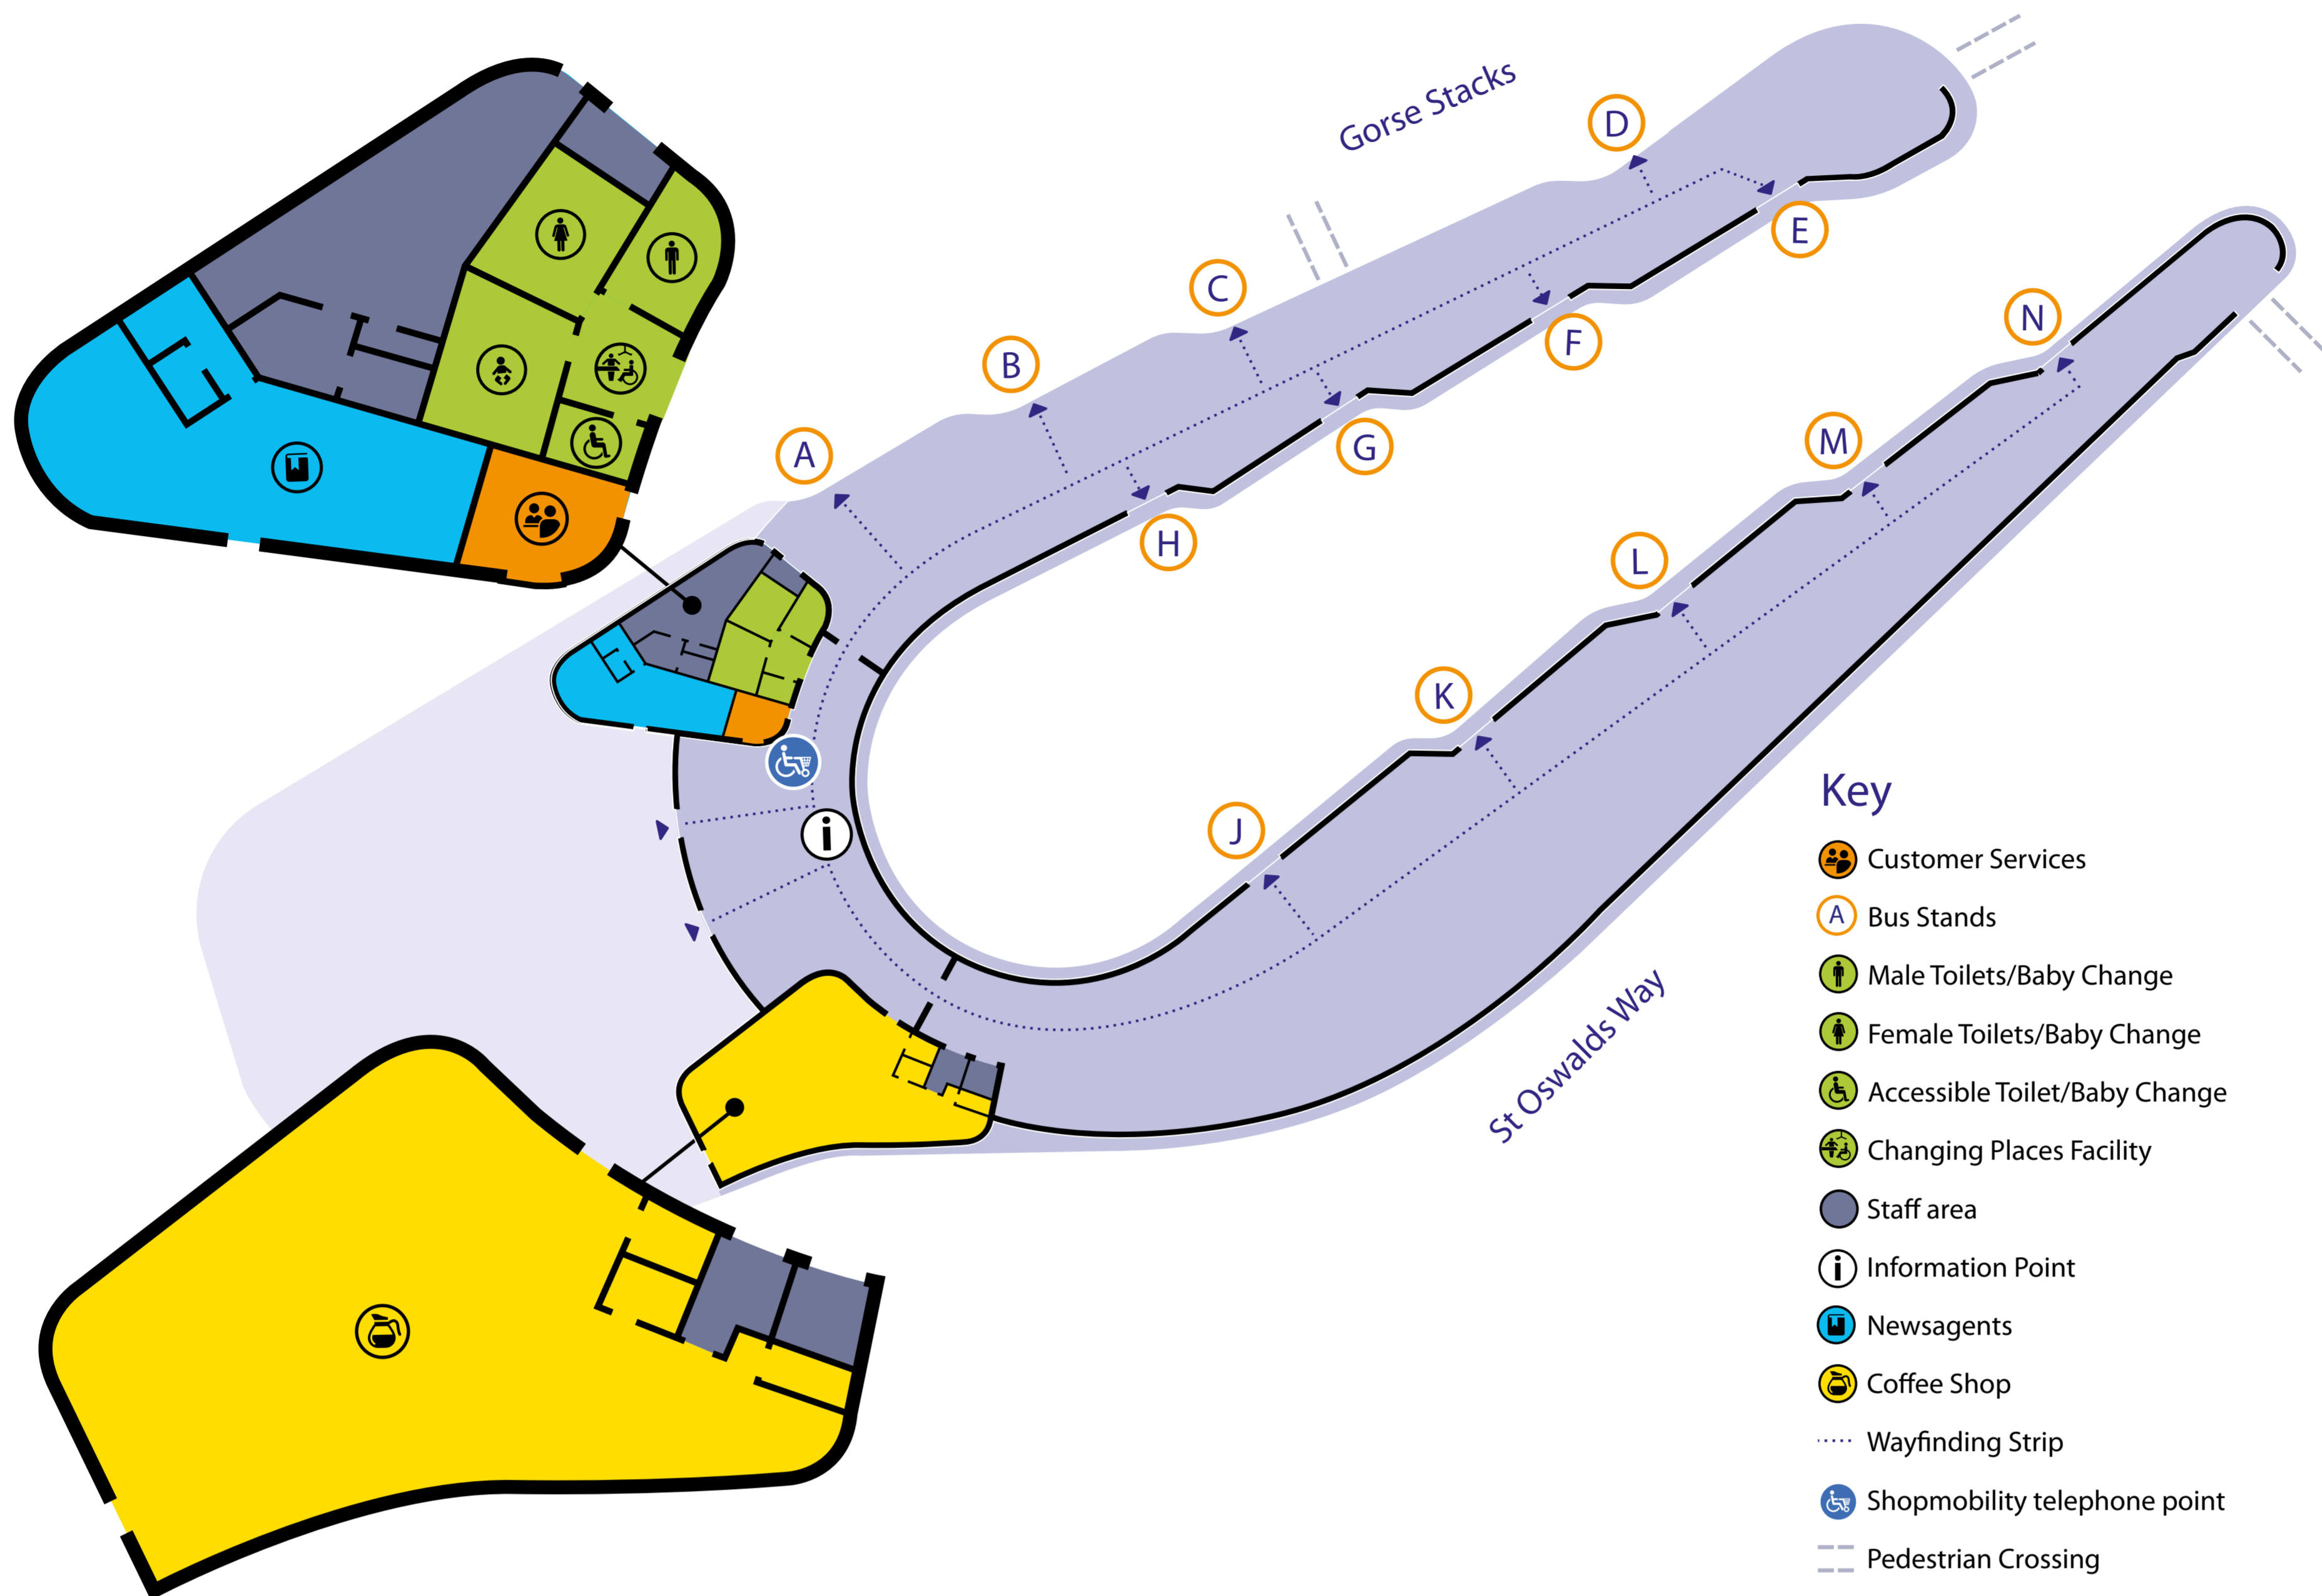

## Chester Bus Interchange - Stand Departure Information

### Key

- Customer Services
- Bus Stands
- Male Toilets/Baby Change
- Female Toilets/Baby Change
- Accessible Toilet/Baby Change
- Changing Places Facility
- Staff area
- Information Point
- Newsagents
- Coffee Shop
- Wayfinding Strip
- Shopmobility telephone point
- Pedestrian Crossing

### Stand Bus No Service Route

Stand	Bus No	Service Route
G	14	Blacon via Blacon Point Road, Blacon Avenue, Parkgate Road
	14A	Blacon via Parkgate Road, Blacon Avenue, Blacon Point Road
H	15	Saughall via Parkgate Road, Blacon (Services after 2100 only)
	9	Pipers Ash via Hoole Road, Canadian Avenue, Hoole Lane
J	15	Saughall via Parkgate Road, Blacon (Departs from Stand H after 2100)
	15A	Saughall via Countess Hospital, Blacon
	204	Deeside Industrial Park via Blacon, Saughall
K	1	Liverpool via Zoo, Cheshire Oaks, Ellesmere Port (Departs from Stand F after 2100)
	26	Ellesmere Port via Upton, Mill Lane, Stoak, Wervin
L	X1	Liverpool via Hoole Road, Zoo, Cheshire Oaks, Ellesmere Port, Overpool
	7	Vicars Cross/Queens Road via Boughton
	8	Vicars Cross/Pipers Ash via Boughton, Green Lane (Sundays)
M	82	Northwich via Tarvin, Kelsall, Sandiway, Hartford
	84	Crewe via Tarvin, Tarporley, Nantwich (Departs from Stand B after 2100)
N	2	Ellesmere Port/Runcorn via Ellesmere Port, Frodsham (Dep from Stand F after 2100)
	22	West Kirby via Chester High Road, Neston, Parkgate, Heswall
N		Coach Services - National Express