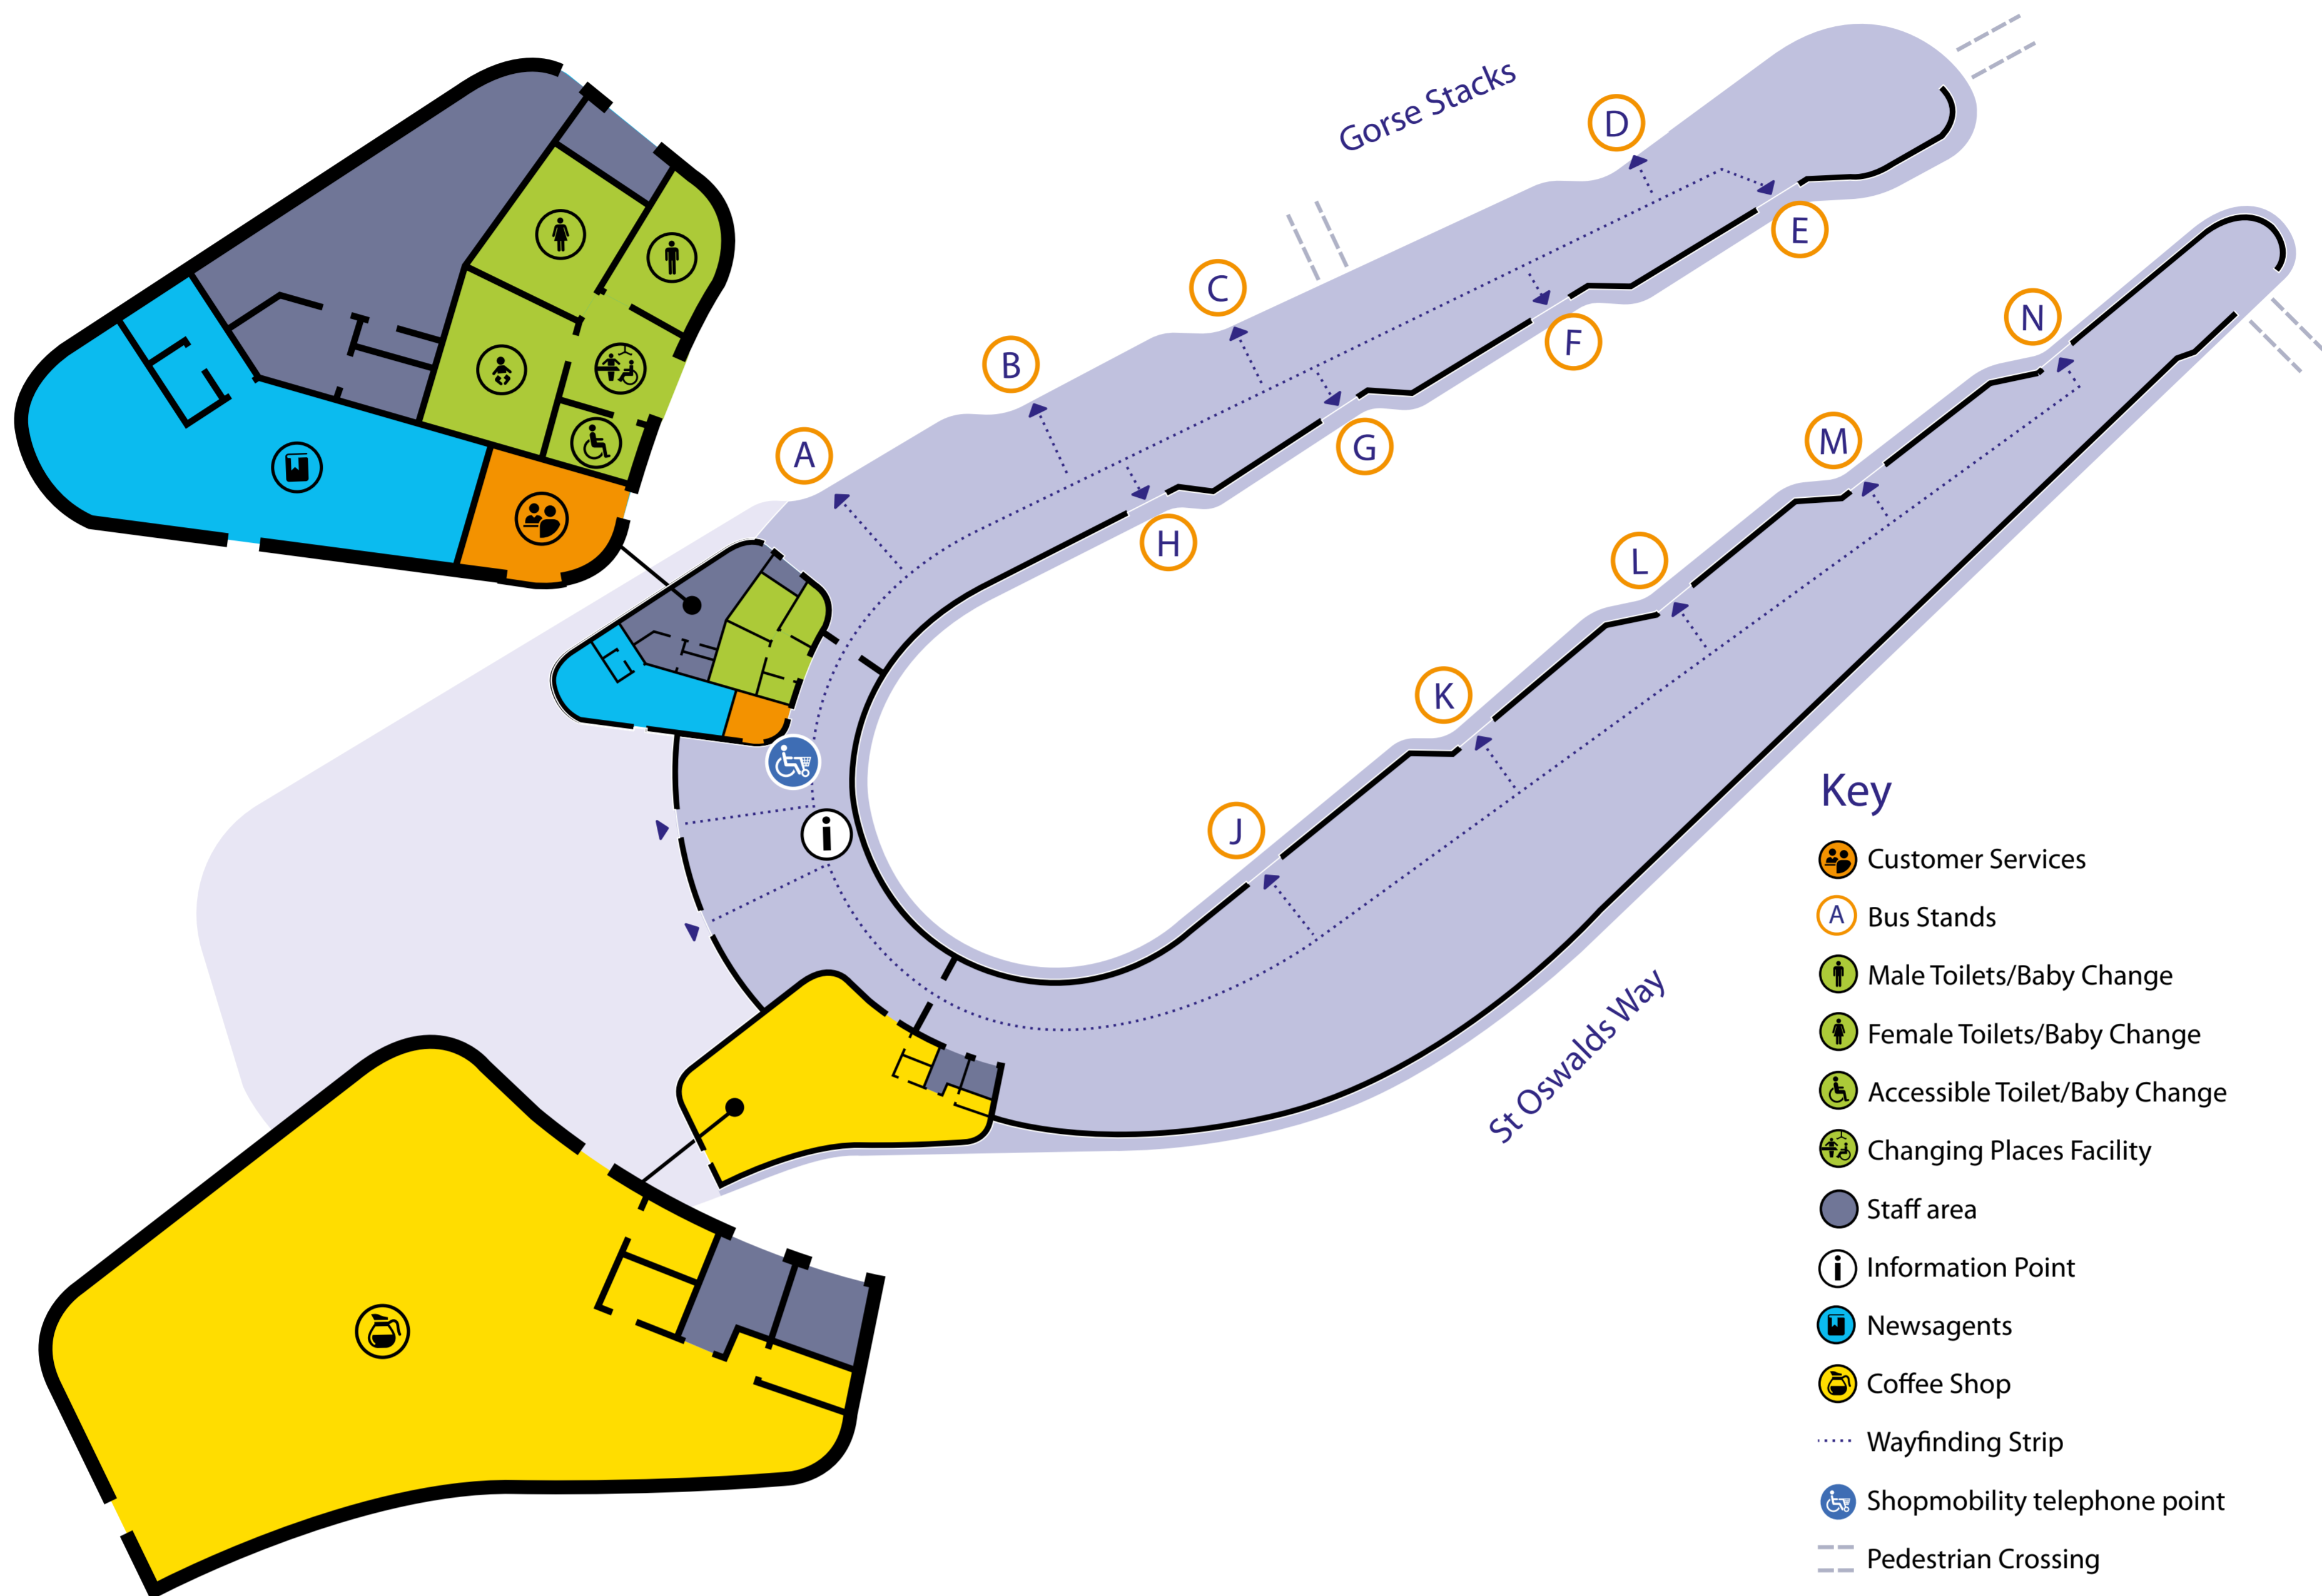

Chester Bus Interchange - Stand Departure Information

Stand	Bus No	Service Route
A	11	Holywell via Broughton Park, Hawarden, Queensferry, Flint
	16	Saltney via Handbridge, Hough Green, Cliveden Rd/Lache
B	53	Kingsway via Hoole Road, Newton Lane, Coniston Road
	61,62	Higher Kinnerton/Dodleston via Handbridge, Westminster Park
	84	Crewe via Tarvin, Tarporley, Nantwich (Services after 1900 only)
	100	City Tour Bus (Seasonal Service April-October)
C	4,4B,4S	Mold via Hough Green, Broughton Park, Buckley
	5	Huntington/Wrexham via Christleton Road, Caldley Valley, Farndon
	26	Guilden Sutton via Boughton, Belgrave Road
	40	Chester Railway Station (City Rail Link) via Foregate Street
	41	Whitchurch via Christleton, Waverton, Tattenhall, Malpas
	241	Christleton High School via Huntington (Schooldays)
D	PR1	Wrexham Road Park & Ride Chester Park & Ride
	PR2	Boughton Heath Park & Ride Chester Park & Ride
	PR3	Upton (Chester Zoo) Park & Ride Chester Park & Ride
E	51	Plas Newton via Dicksons Drive, Weston Grove, St James Avenue
	52	Plas Newton/Kingsway via Plas Newton, Kingsway
	T8	Ruthin via Broughton Park, Padeswood, Mold, Loggerheads
X30		Warrington via Hoole, Mickle Trafford, Helsby, Frodsham, Runcorn
		Frodsham via Hoole, Mickle Trafford, Helsby (Evenings & Sundays)

Stand	Bus No	Service Route
F	1	Liverpool via Ellesmere Port, Birkenhead (Services after 1900 only)
	2	Ellesmere Port/Cheshire Oaks via Hope Farm (Services after 1900 only)
G	10,10A	10 Connah's Quay via Sealand Road / 10A Flint via Sealand Road
	14	Blacon via Blacon Point Road, Blacon Avenue, Parkgate Road
H	14A	Blacon via Parkgate Road, Blacon Avenue, Blacon Point Road
	15	Saughall via Parkgate Road, Blacon (Services after 1900 only)
J	9	Pipers Ash via Hoole Road, Canadian Avenue, Hoole Lane
	15	Saughall via Parkgate Road, Blacon (Departs from Stand H after 1900)
	15A	Saughall via Countess Hospital, Blacon
K	204	Deeside Industrial Park via Blacon, Saughall
	1	Liverpool via Zoo, Cheshire Oaks, Ellesmere Port (Departs from Stand F after 1900)
L	26	Ellesmere Port via Upton, Mill Lane, Stoak, Wervin
	X1	Liverpool via Hoole Road, Zoo, Cheshire Oaks, Ellesmere Port, Overpool (Departs from Stand F after 1900)
M	7	Vicars Cross/Queens Road via Boughton
	8	Vicars Cross/Pipers Ash via Boughton, Green Lane (Sundays)
	82	Northwich via Tarvin, Kelsall, Sandiway, Hartford
N	84	Crewe via Tarvin, Tarporley, Nantwich (Departs from Stand B after 1900)
	2	Ellesmere Port/Runcorn via Ellesmere Port, Frodsham (Dep from Stand F after 1900)
O	22	West Kirby via Chester High Road, Neston, Parkgate, Heswall
		Coach Services - National Express