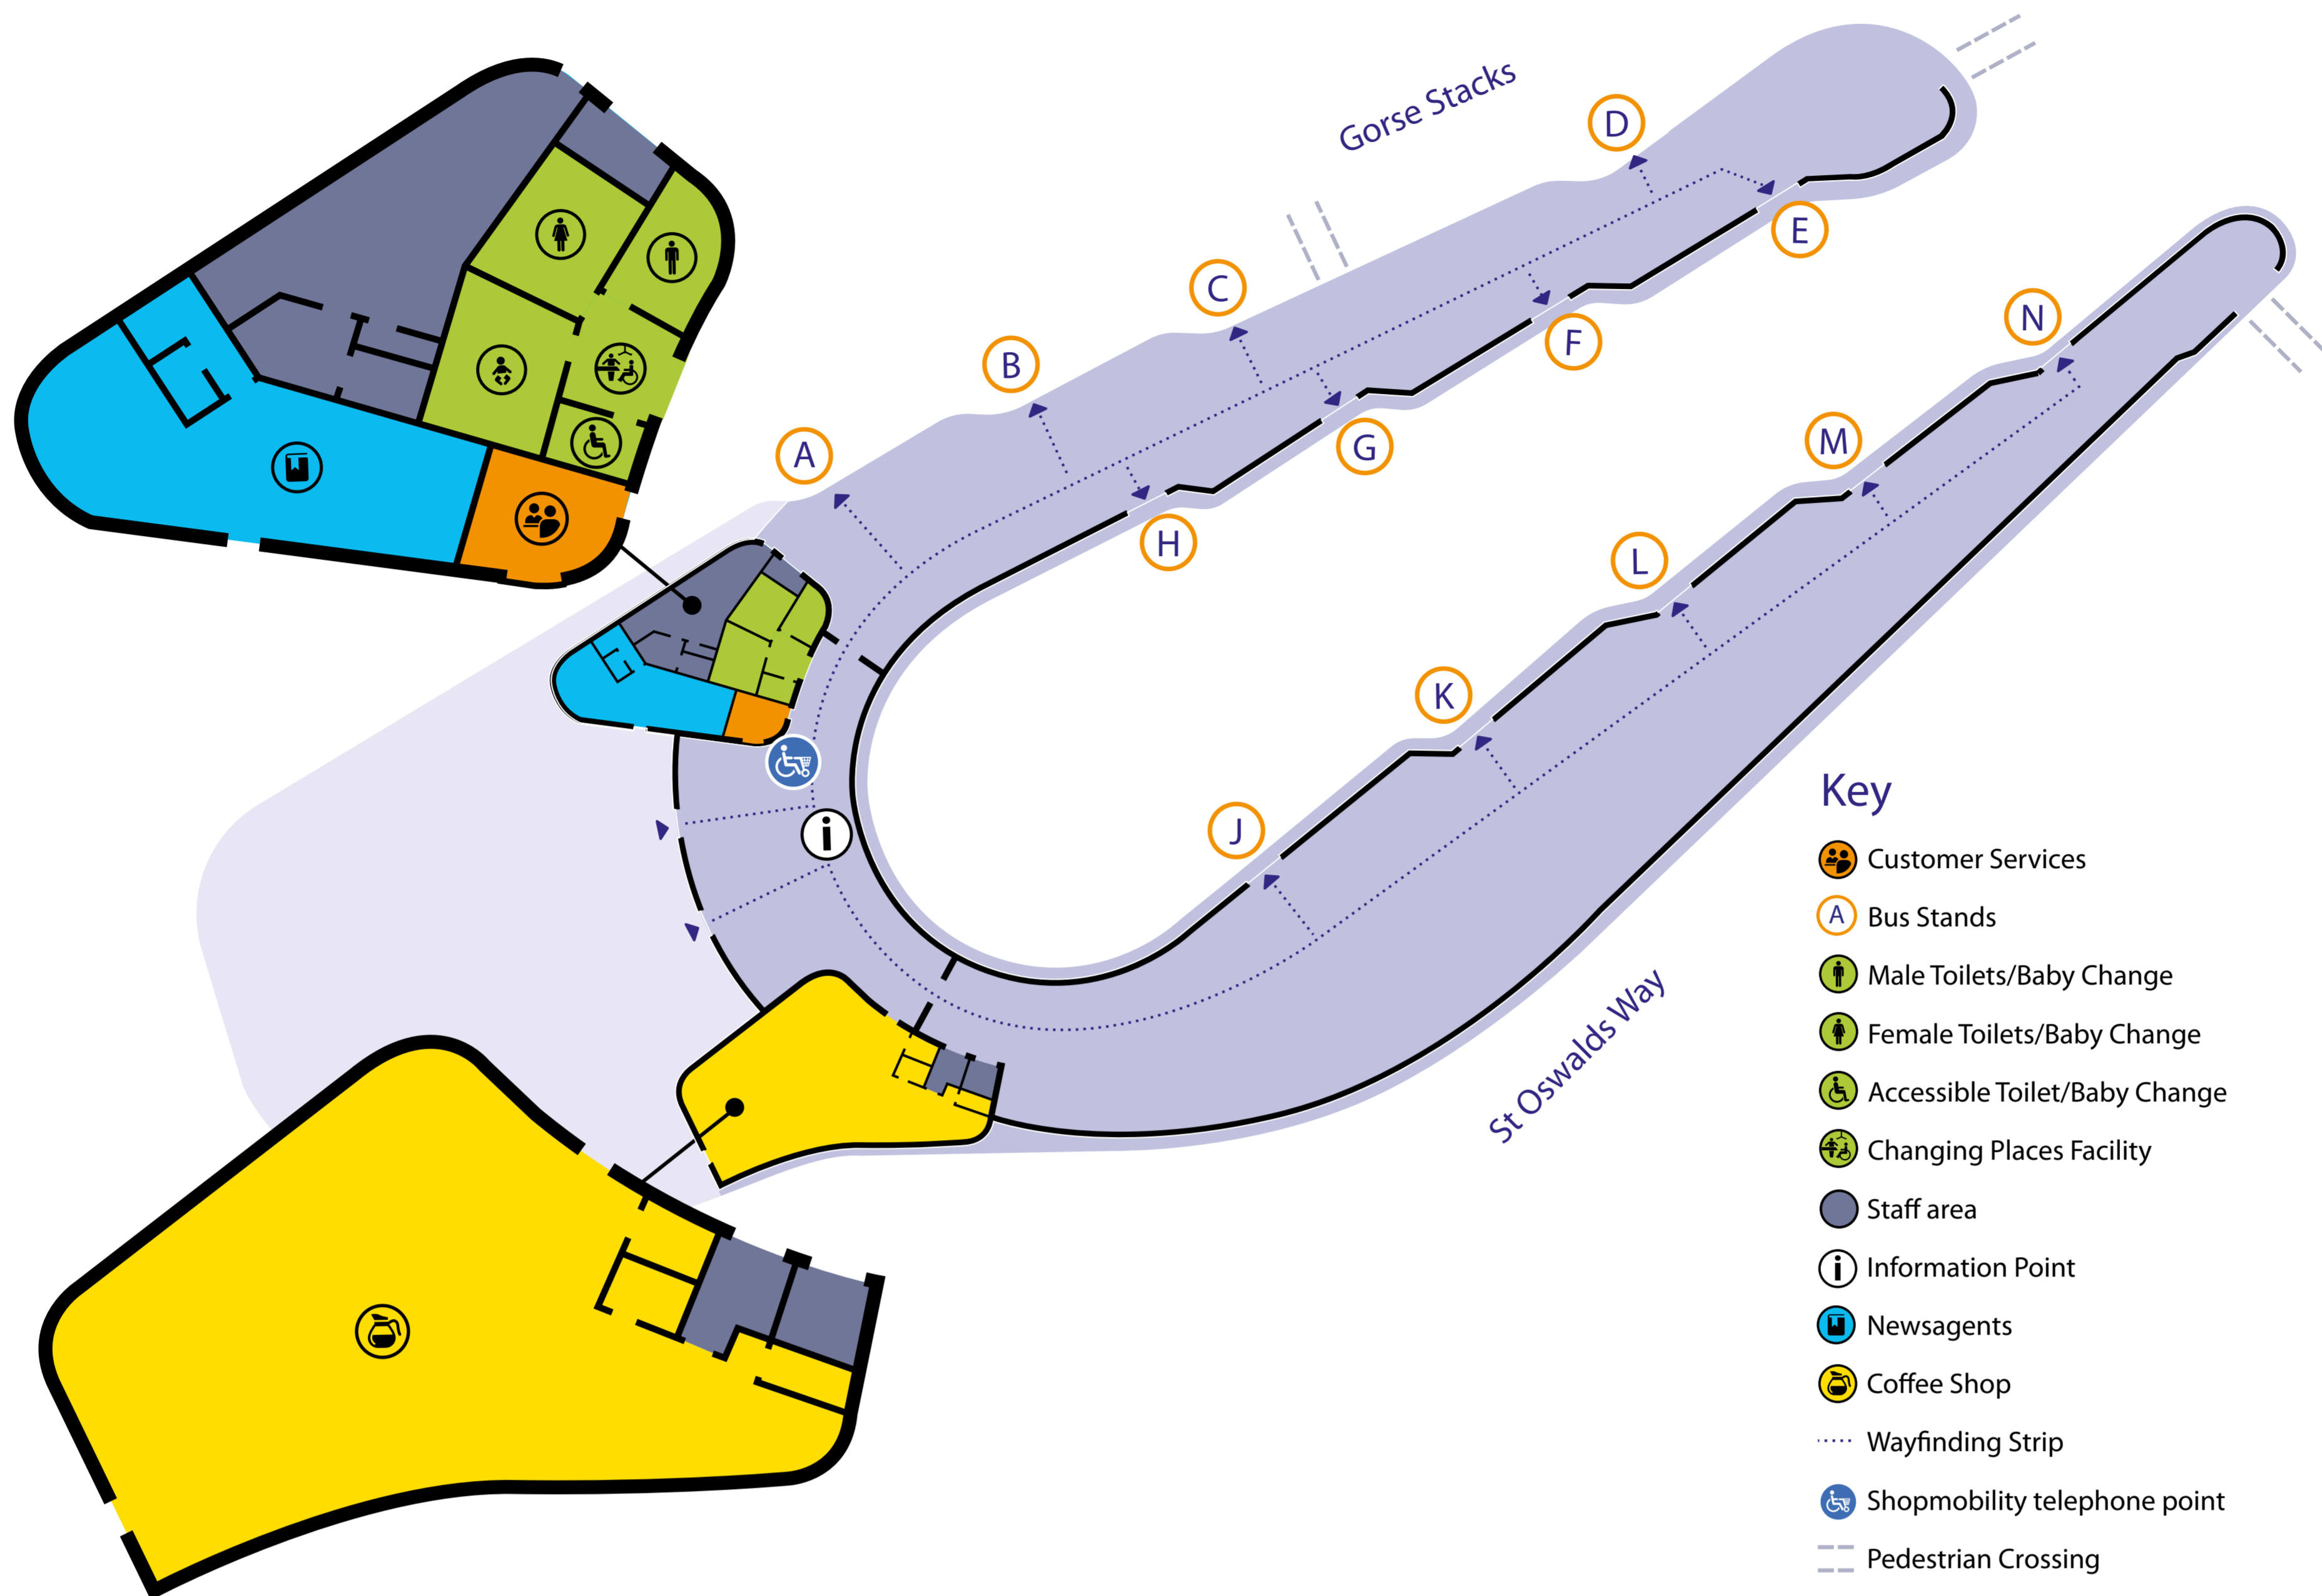

Chester Bus Interchange - Stand Departure Information

Stand	Bus No	Service Route
A	11	Holywell via Broughton Park, Hawarden, Queensferry, Flint
	16	Saltney via Handbridge, Hough Green, Cliveden Rd/Lache
B	53	Kingsway via Hoole Road, Newton Lane, Coniston Road
	61,62	Higher Kinnerton/Dodleston via Handbridge, Westminster Park
	84	Crewe via Tarvin, Tarporley, Nantwich (Services after 2100 only)
	100	City Tour Bus (Seasonal Service April-October)
C	4,4B,4S	Mold via Hough Green, Broughton Park, Buckley
	5	Huntington/Wrexham via Christleton Road, Caldley Valley, Farndon
	26	Guilden Sutton via Boughton, Belgrave Road
	40	Chester Railway Station (City Rail Link) via Foregate Street
	41	Whitchurch via Christleton, Waverton, Tattenhall, Malpas
D	241	Christleton High School via Huntington (Schooldays)
	X4	Mold via Chester Business Park, Broughton Park
	PR1	Wrexham Road Park & Ride
E	PR2	Boughton Heath Park & Ride
	PR3	Upton (Chester Zoo) Park & Ride
E	51	Plas Newton via Dicksons Drive, Weston Grove, St James Avenue
	T8	Ruthin via Broughton Park, Padeswood, Mold, Loggerheads
	X30	Warrington via Hoole, Mickle Trafford, Helsby, Frodsham, Runcorn
E	X30	Frodsham via Hoole, Mickle Trafford, Helsby (Evenings & Sundays)

Stand	Bus No	Service Route
F	1	Liverpool via Ellesmere Port, Birkenhead (Services after 2100 only)
	2	Ellesmere Port/Cheshire Oaks via Hope Farm (Services after 2100 only)
G	10,10A	10 Connah's Quay via Sealand Road / 10A Flint via Sealand Road
	14	Blacon via Blacon Point Road, Blacon Avenue, Parkgate Road
H	14A	Blacon via Parkgate Road, Blacon Avenue, Blacon Point Road
	15	Saughall via Parkgate Road, Blacon (Services after 2100 only)
J	9	Pipers Ash via Hoole Road, Canadian Avenue, Hoole Lane
	15	Saughall via Parkgate Road, Blacon (Departs from Stand H after 2100)
	15A	Saughall via Countess Hospital, Blacon
K	204	Deeside Industrial Park via Blacon, Saughall
	1	Liverpool via Zoo, Cheshire Oaks, Ellesmere Port (Departs from Stand F after 2100)
L	26	Ellesmere Port via Upton, Mill Lane, Stoak, Wervin
	X1	Liverpool via Hoole Road, Zoo, Cheshire Oaks, Ellesmere Port, Overpool
M	7	Vicars Cross/Queens Road via Boughton
	8	Vicars Cross/Pipers Ash via Boughton, Green Lane (Sundays)
	82	Northwich via Tarvin, Kelsall, Sandiway, Hartford
N	84	Crewe via Tarvin, Tarporley, Nantwich (Departs from Stand B after 2100)
	2	Ellesmere Port/Runcorn via Ellesmere Port, Frodsham (Dep from Stand F after 2100)
N	22	West Kirby via Chester High Road, Neston, Parkgate, Heswall
		Coach Services - National Express