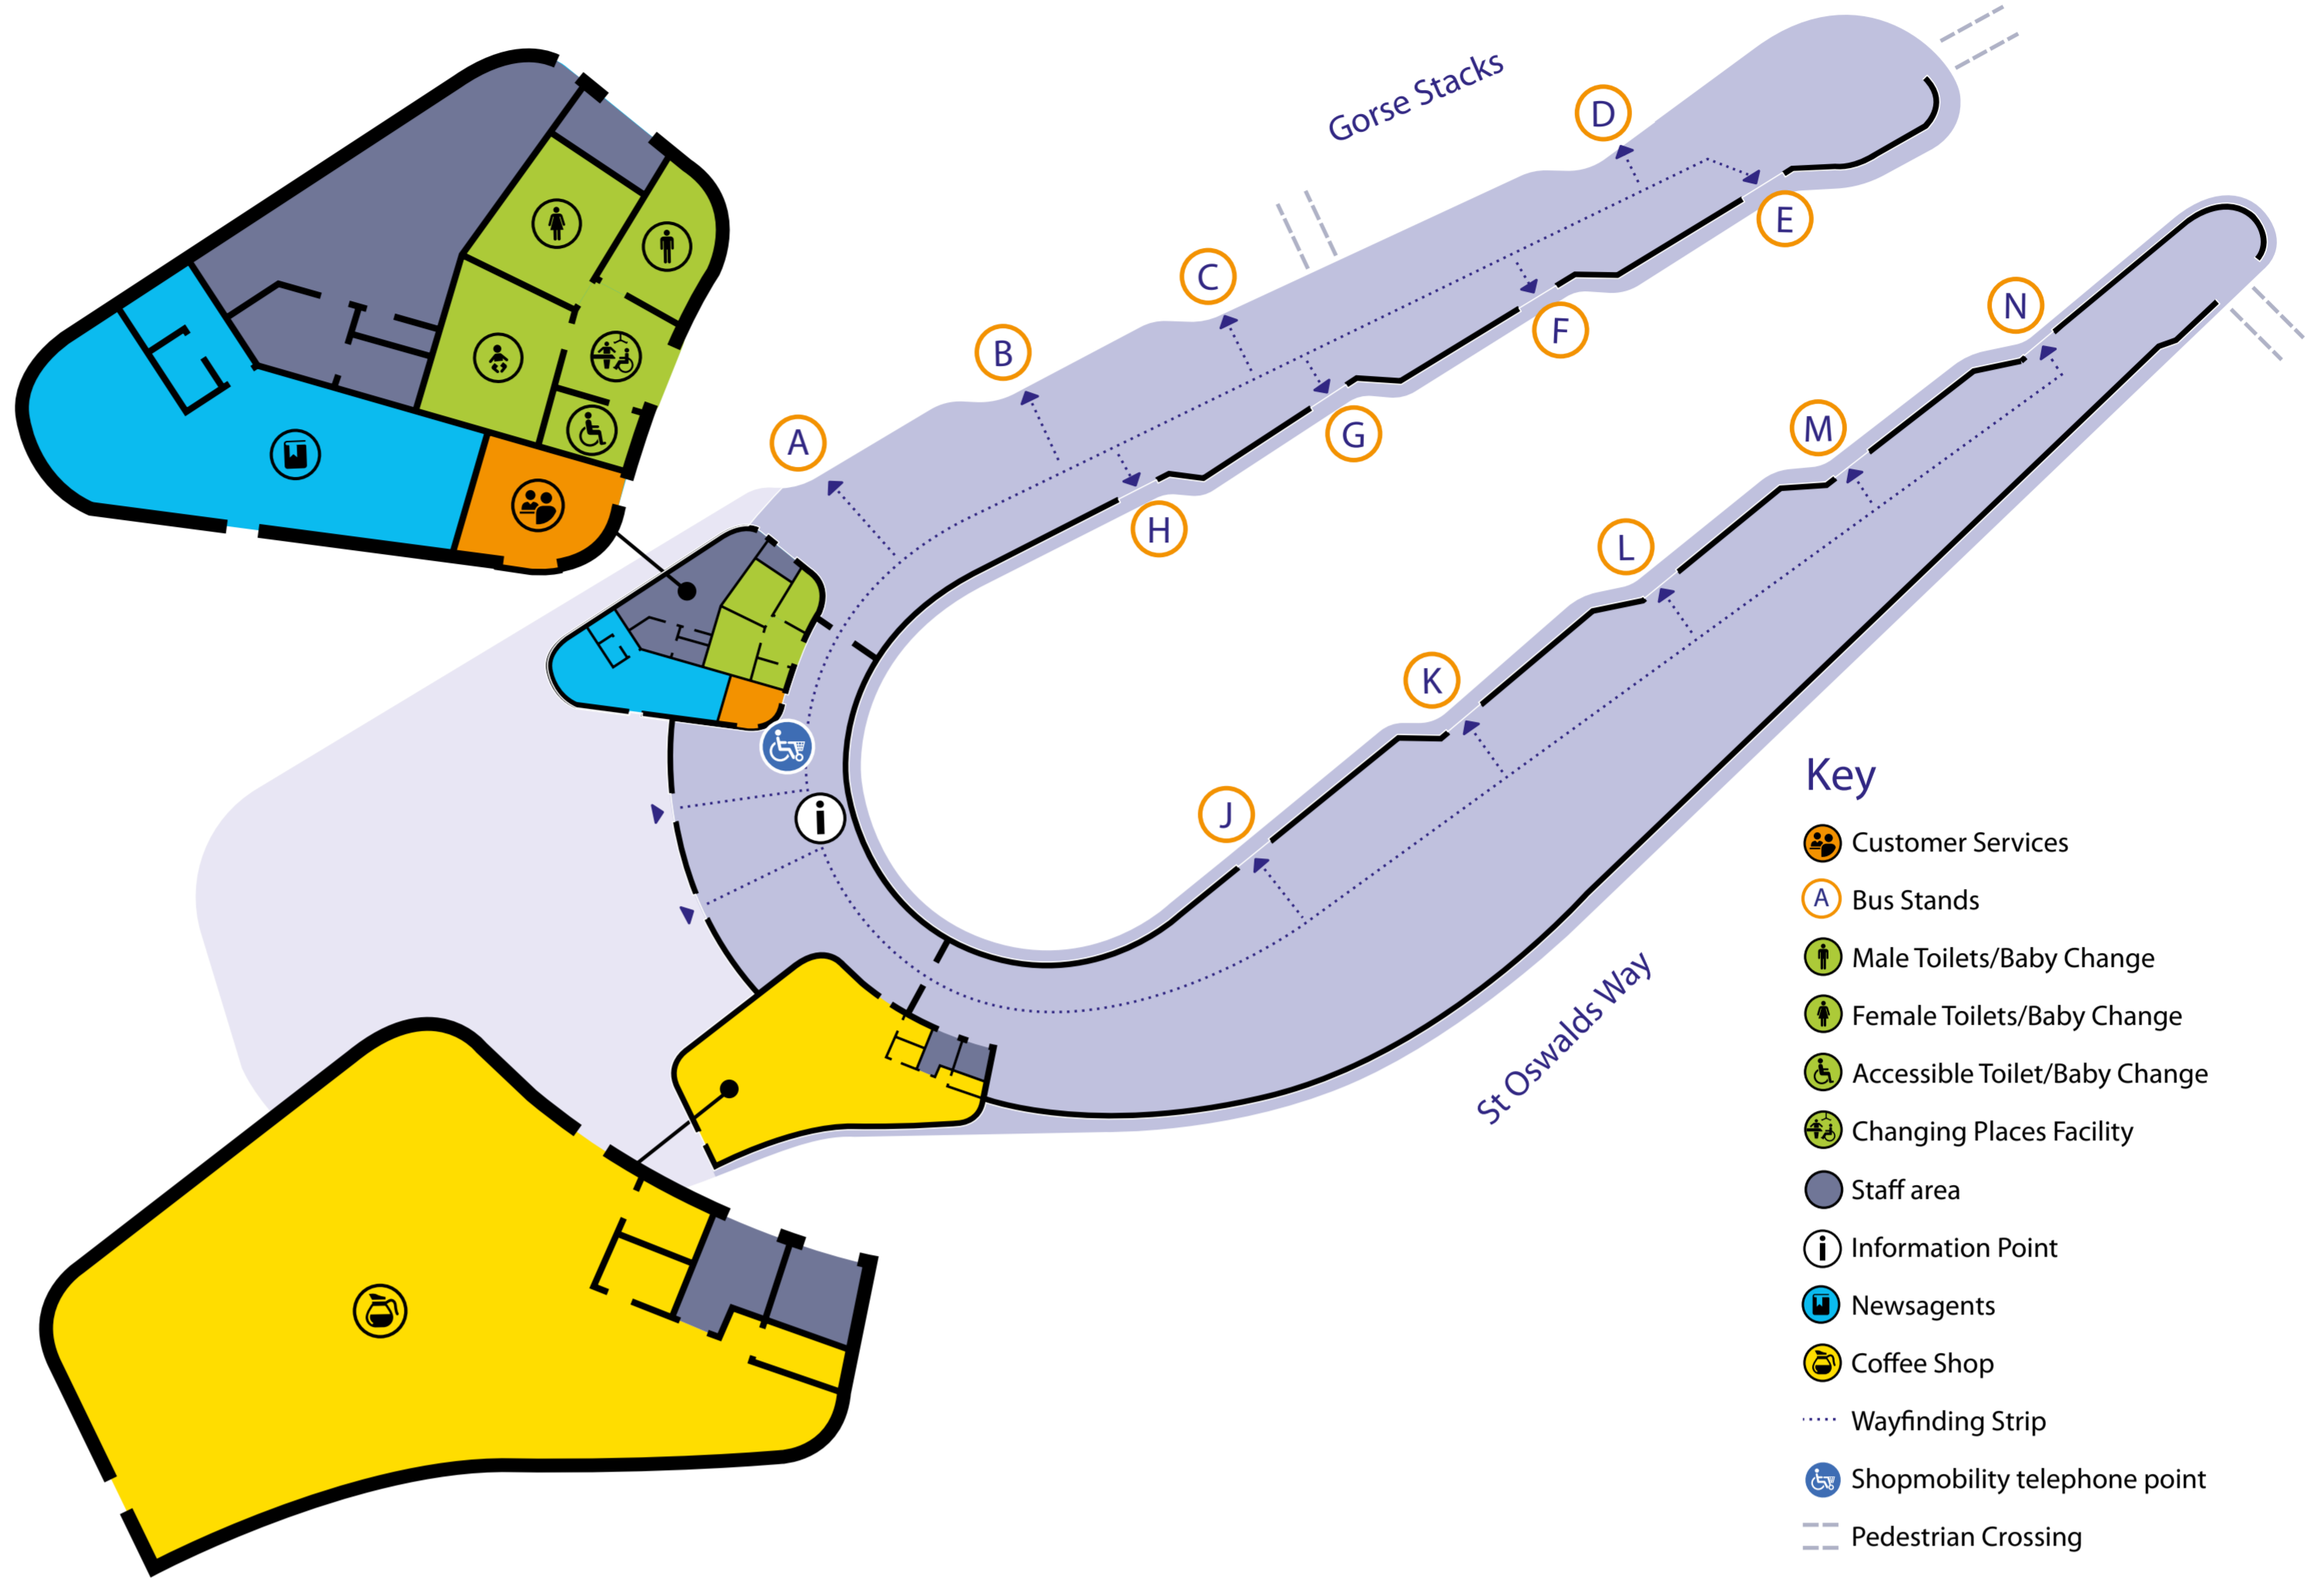

Destination	Service	Operator	Stand
Acton (Nantwich)	84	Stagecoach	L B (after 9pm)
Aldford	5	Stagecoach	C
Alpraham	84	Stagecoach	L B (after 9pm)
Bache Station	26	Stagecoach	C
Backford	1	Stagecoach	K
	2	Stagecoach	M
	X1	Stagecoach	K
Bagillt	11	Arriva	F
Balderton	61, 62	Stagecoach	B
Birkenhead	1	Stagecoach	K
	X1	Stagecoach	K
Blacon Point Road	14	Arriva/Stagecoach	G
	14A	Arriva/Stagecoach	H
Blacon Crematorium	14	Arriva/Stagecoach	G
	14A	Arriva/Stagecoach	H
	15, 15A	Arriva/Stagecoach	J
			H (after 9pm)
Blacon Melbourne Rd	14	Arriva/Stagecoach	G
	14A	Arriva/Stagecoach	H
Blacon Saxon Way	15, 15A	Arriva/Stagecoach	J
			H (after 9pm)
Blacon Parade	14	Arriva/Stagecoach	G
	14A	Arriva/Stagecoach	H
	204	Stagecoach	J
Blue Planet Aquarium	1	Stagecoach	K
	X1	Stagecoach	K
Boughton Health Centre	5	Stagecoach	C
	8 (Sundays)	Stagecoach	L
	82	D&G	L
	84	Stagecoach	L
	7	Stagecoach	L
	41	Aintree	C
	26	Stagecoach	C
Boughton Heath/Becketts Lane/Belgrave Road	26	Stagecoach	C
Bretton Lane End	T8	M&H	E
	4,4S	Arriva	C
	11	Arriva	F
Bromborough	1	Stagecoach	K
	X1	Stagecoach	K
			F (after 9pm)
Broughton Retail Park	4,4B,4S	Arriva	C
	X4	Arriva	C
	11	Arriva	F
	T8	M&H	E
Broxton	41	Aintree	C
Bruera	5	Stagecoach	C
Buckley	4,4S	Arriva	C
	X4	Arriva	C
Caldy Valley/Sainsbury's	5	Stagecoach	C
Calveley	84	Stagecoach	L
			B (after 9pm)
Cheshire Oaks/Coliseum	1	Stagecoach	K
	2	Stagecoach	M
	X1	Stagecoach	K
	X4	Arriva	C
Chester Business Park (Wrexham Road)	X4	Arriva	C
Chester Railway Station	1	Stagecoach	C
	40 (RailLink)	Aintree	C
	X1	Stagecoach	K
Chester Zoo	1	Stagecoach	K
	X1	Stagecoach	K
			F (after 9pm)
Christleton	41	Aintree	C
Churton	5	Stagecoach	C
Clotton	84	Stagecoach	L
			B (after 9pm)
Connah's Quay (Boathouse)	10, 10A	Arriva	F
	11	Arriva	F
Connah's Quay (Ffordd Llanarth)	10	Arriva	F
Countess of Chester Hospital (Liverpool Rd)	1	Stagecoach	K
	2	Stagecoach	M
	15A	Arriva/Stagecoach	J
Crewe	84	Stagecoach	L
			B (after 9pm)
Deeside College	10, 10A	Arriva	F
	11	Arriva	F
Deeside Industrial Park (Direct Service)	204	Stagecoach	J
Deeside Industrial Park (Alight at nearest point -Garden City)	10, 10A	Arriva	F
Dodleston	61,62	Stagecoach	B
Duddon	84	Stagecoach	L
			B (after 9pm)
Dunham-on-the-Hill	X30	Arriva/Stagecoach	E
Eastham	1	Stagecoach	K
	X1	Stagecoach	K
			F (after 9pm)
Ellesmere Port Bus Interchange	1	Stagecoach	K
	2	Stagecoach	M
	26	Stagecoach	K
	X1	Stagecoach	K
Elton	2	Stagecoach	M
			F (after 9pm)
Ewloe	X4	Arriva	C
Farndon	5	Stagecoach	C
Flint	10A	Arriva	F
	11	Arriva	F
Frodsham	X30	Arriva/Stagecoach	E
	2	Stagecoach	M
			F (after 9pm)
Garden City	10, 10A	Arriva	F
Gateshead	41	Aintree	C

Destination	Service	Operator	Stand
Great Sutton Bulls Head	1	Stagecoach	K
			F (after 9pm)
Greenbank Station	82	D&G	L
Grosvenor Nuffield Hospital	X4	Arriva	C
Guilden Sutton	26	Stagecoach	C
Halton Hospital	X30	Arriva/Stagecoach	E
	2	Stagecoach	M
			F (after 9pm)
Handbridge	16	Stagecoach	A
	61,62	Stagecoach	B
Hartford	82	D&G	L
Hawarden	4,4S	Arriva	C
	11	Arriva	F
	X4	Arriva	C
Helsby	X30	Arriva/Stagecoach	E
	2	Stagecoach	M
			F (after 9pm)
Heswall	22	Al's Coaches	M
Higher Kinnerton	61	Stagecoach	B
Hinderton	22	Al's Coaches	M
Holt	5	Stagecoach	C
Holywell	11	Arriva	F
Hoole Lane	8 (Sundays)	Stagecoach	L
	9	Stagecoach	J
Hoole Road	9	Stagecoach	J
	X30	Arriva/Stagecoach	E
	53	Stagecoach	B
	X1	Stagecoach	K
Hope Farm Estate (Ellesmere Port)	2	Stagecoach	M
			F (after 9pm)
Hough Green	11	Arriva	F
	4,4S	Arriva	C
	16	Stagecoach	A
Huntington	5	Stagecoach	C
Kelsall	82	D&G	L
Kingsway	53	Stagecoach	B
Lache (Cliveden Rd Shops)	16	Stagecoach	A
Lache Lane	61,62	Stagecoach	B
Little Sutton (Red Lion)	1	Stagecoach	K
	X1	Stagecoach	K
			F (after 9pm)
Liverpool	1	Stagecoach	K
	X1	Stagecoach	K
			F (after 9pm)
Loggerheads	T8	M&H	E
Malpas	41	Aintree	C
Mickle Trafford	X30	Arriva/Stagecoach	E
Mold	4,4S	Arriva	C
	T8	M&H	E
	X4	Arriva	C
Mollington	22	Al's Coaches	M
Nantwich	84	Stagecoach	L
			B (after 9pm)
National Express Coach Services	Various	National Express	N
Neston	22	Al's Coaches	M
New Brighton (Flintshire)	4,4S	Arriva	C
New Ferry	1	Stagecoach	K
			F (after 9pm)
Newton	51	Stagecoach	E
No Mans Heath	41	Aintree	C
Northwich	82	D&G	L
Overpool (Rail Station)	X1	Stagecoach	K
Park & Ride Boughton	PR2	Stagecoach	D
Park & Ride Upton (Zoo)	PR3	Stagecoach	D
Park & Ride Wrexham Rd	PR1	Stagecoach	D
Parkgate	22	Al's Coaches	M
Peacock PH (Christleton Rd)	5	Stagecoach	C
	41	Aintree	C