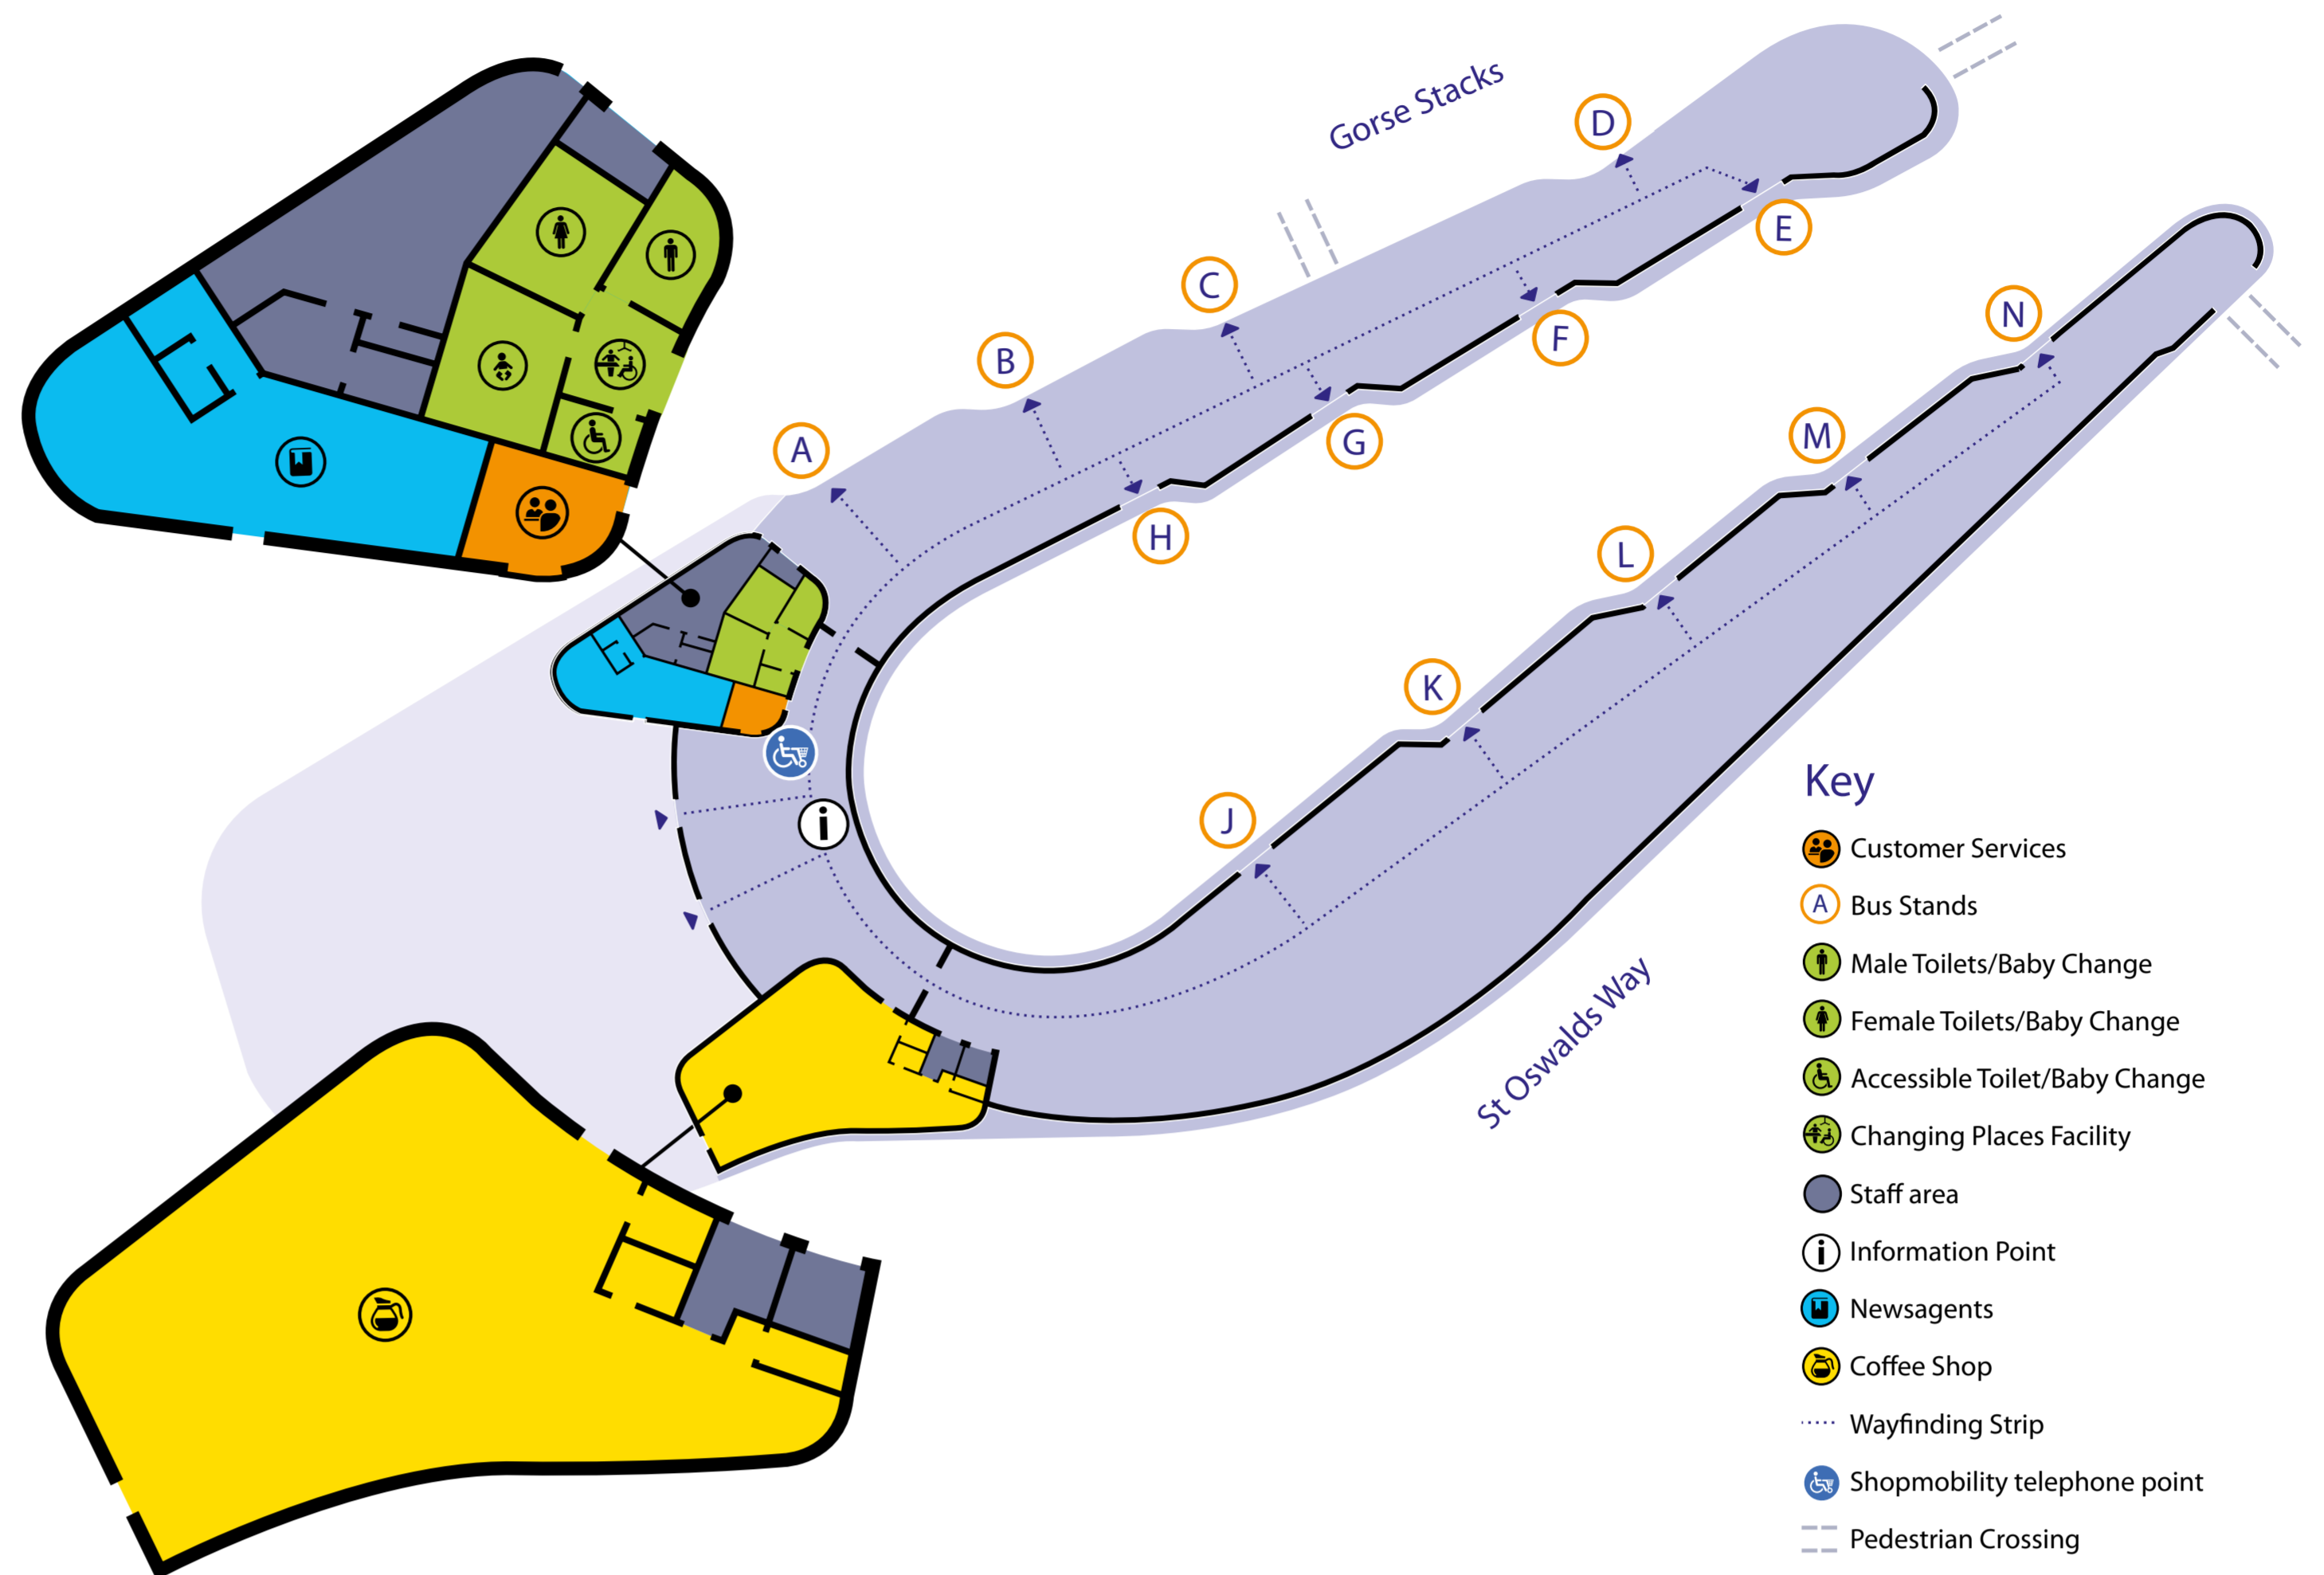

Destination	Service	Operator	Stand
Flint	10A 11	Arriva Arriva	F B
Frodsham	X30 2	Arriva/Stagecoach Stagecoach	E M F (after 7pm)
Garden City	10, 10A	Arriva	F
Gateshead	41	D&G	C
Great Sutton Bulls Head	1	Stagecoach	K F (after 7pm)
Greenbank Station	82	D&G	L
Grosvenor Nuffield Hospital	X4	Arriva	C
Guilden Sutton	26	Stagecoach	C
Halton Hospital	X30 2	Arriva/Stagecoach Stagecoach	E M F (after 7pm)
Handbridge	16 61,62	Stagecoach Stagecoach	A A
Hartford	82	D&G	L
Hawarden	4,4S 11, 11A X4	Arriva Arriva Arriva	C B C
Helsby	X30 2	Arriva/Stagecoach Stagecoach	E M F (after 7pm)
Heswall	22	Al's Coaches	M
Higher Kinnerton	61	Stagecoach	A
Hinderton	22	Al's Coaches	M
Holt	5	Stagecoach	C
Holywell	11	Arriva	B
Hoole Lane	8 (Sundays) 9	Stagecoach Stagecoach	L J
Hoole Road	9 X30 53 X1	Stagecoach Arriva/Stagecoach Stagecoach Stagecoach	J E B K F (after 7pm)
Hope Farm Estate (Ellesmere Port)	2	Stagecoach	M F (after 7pm)
Hough Green	11, 11A 4,4S 16	Arriva Arriva Stagecoach	B C A
Huntington	5	Stagecoach	C
Kelsall	82	D&G	L
Kingsway	53 52	Stagecoach Stagecoach	B E
Lache (Cliveden Rd Shops)	16	Stagecoach	A
Lache Lane	61,62	Stagecoach	A
Little Sutton (Red Lion)	1 X1	Stagecoach Stagecoach	K F (after 7pm) K F (after 7pm)
Liverpool	1 X1	Stagecoach Stagecoach	K F (after 7pm) K F (after 7pm)
Loggerheads	T8	M&H	E
Malpas	41	D&G	C
Mickle Trafford	X30	Arriva/Stagecoach	E
Mold	4,4S T8 X4	Arriva M&H Arriva	C E C
Mollington	22	Al's Coaches	M
Nantwich	84	Stagecoach	L B (after 7pm)
National Express Coach Services	Various	National Express	N
Neston	22	Al's Coaches	M
New Brighton (Flintshire)	4,4S	Arriva	C
New Ferry	1	Stagecoach	K F (after 7pm)
Newton	51, 52	Stagecoach	E
No Mans Heath	41	D&G	C