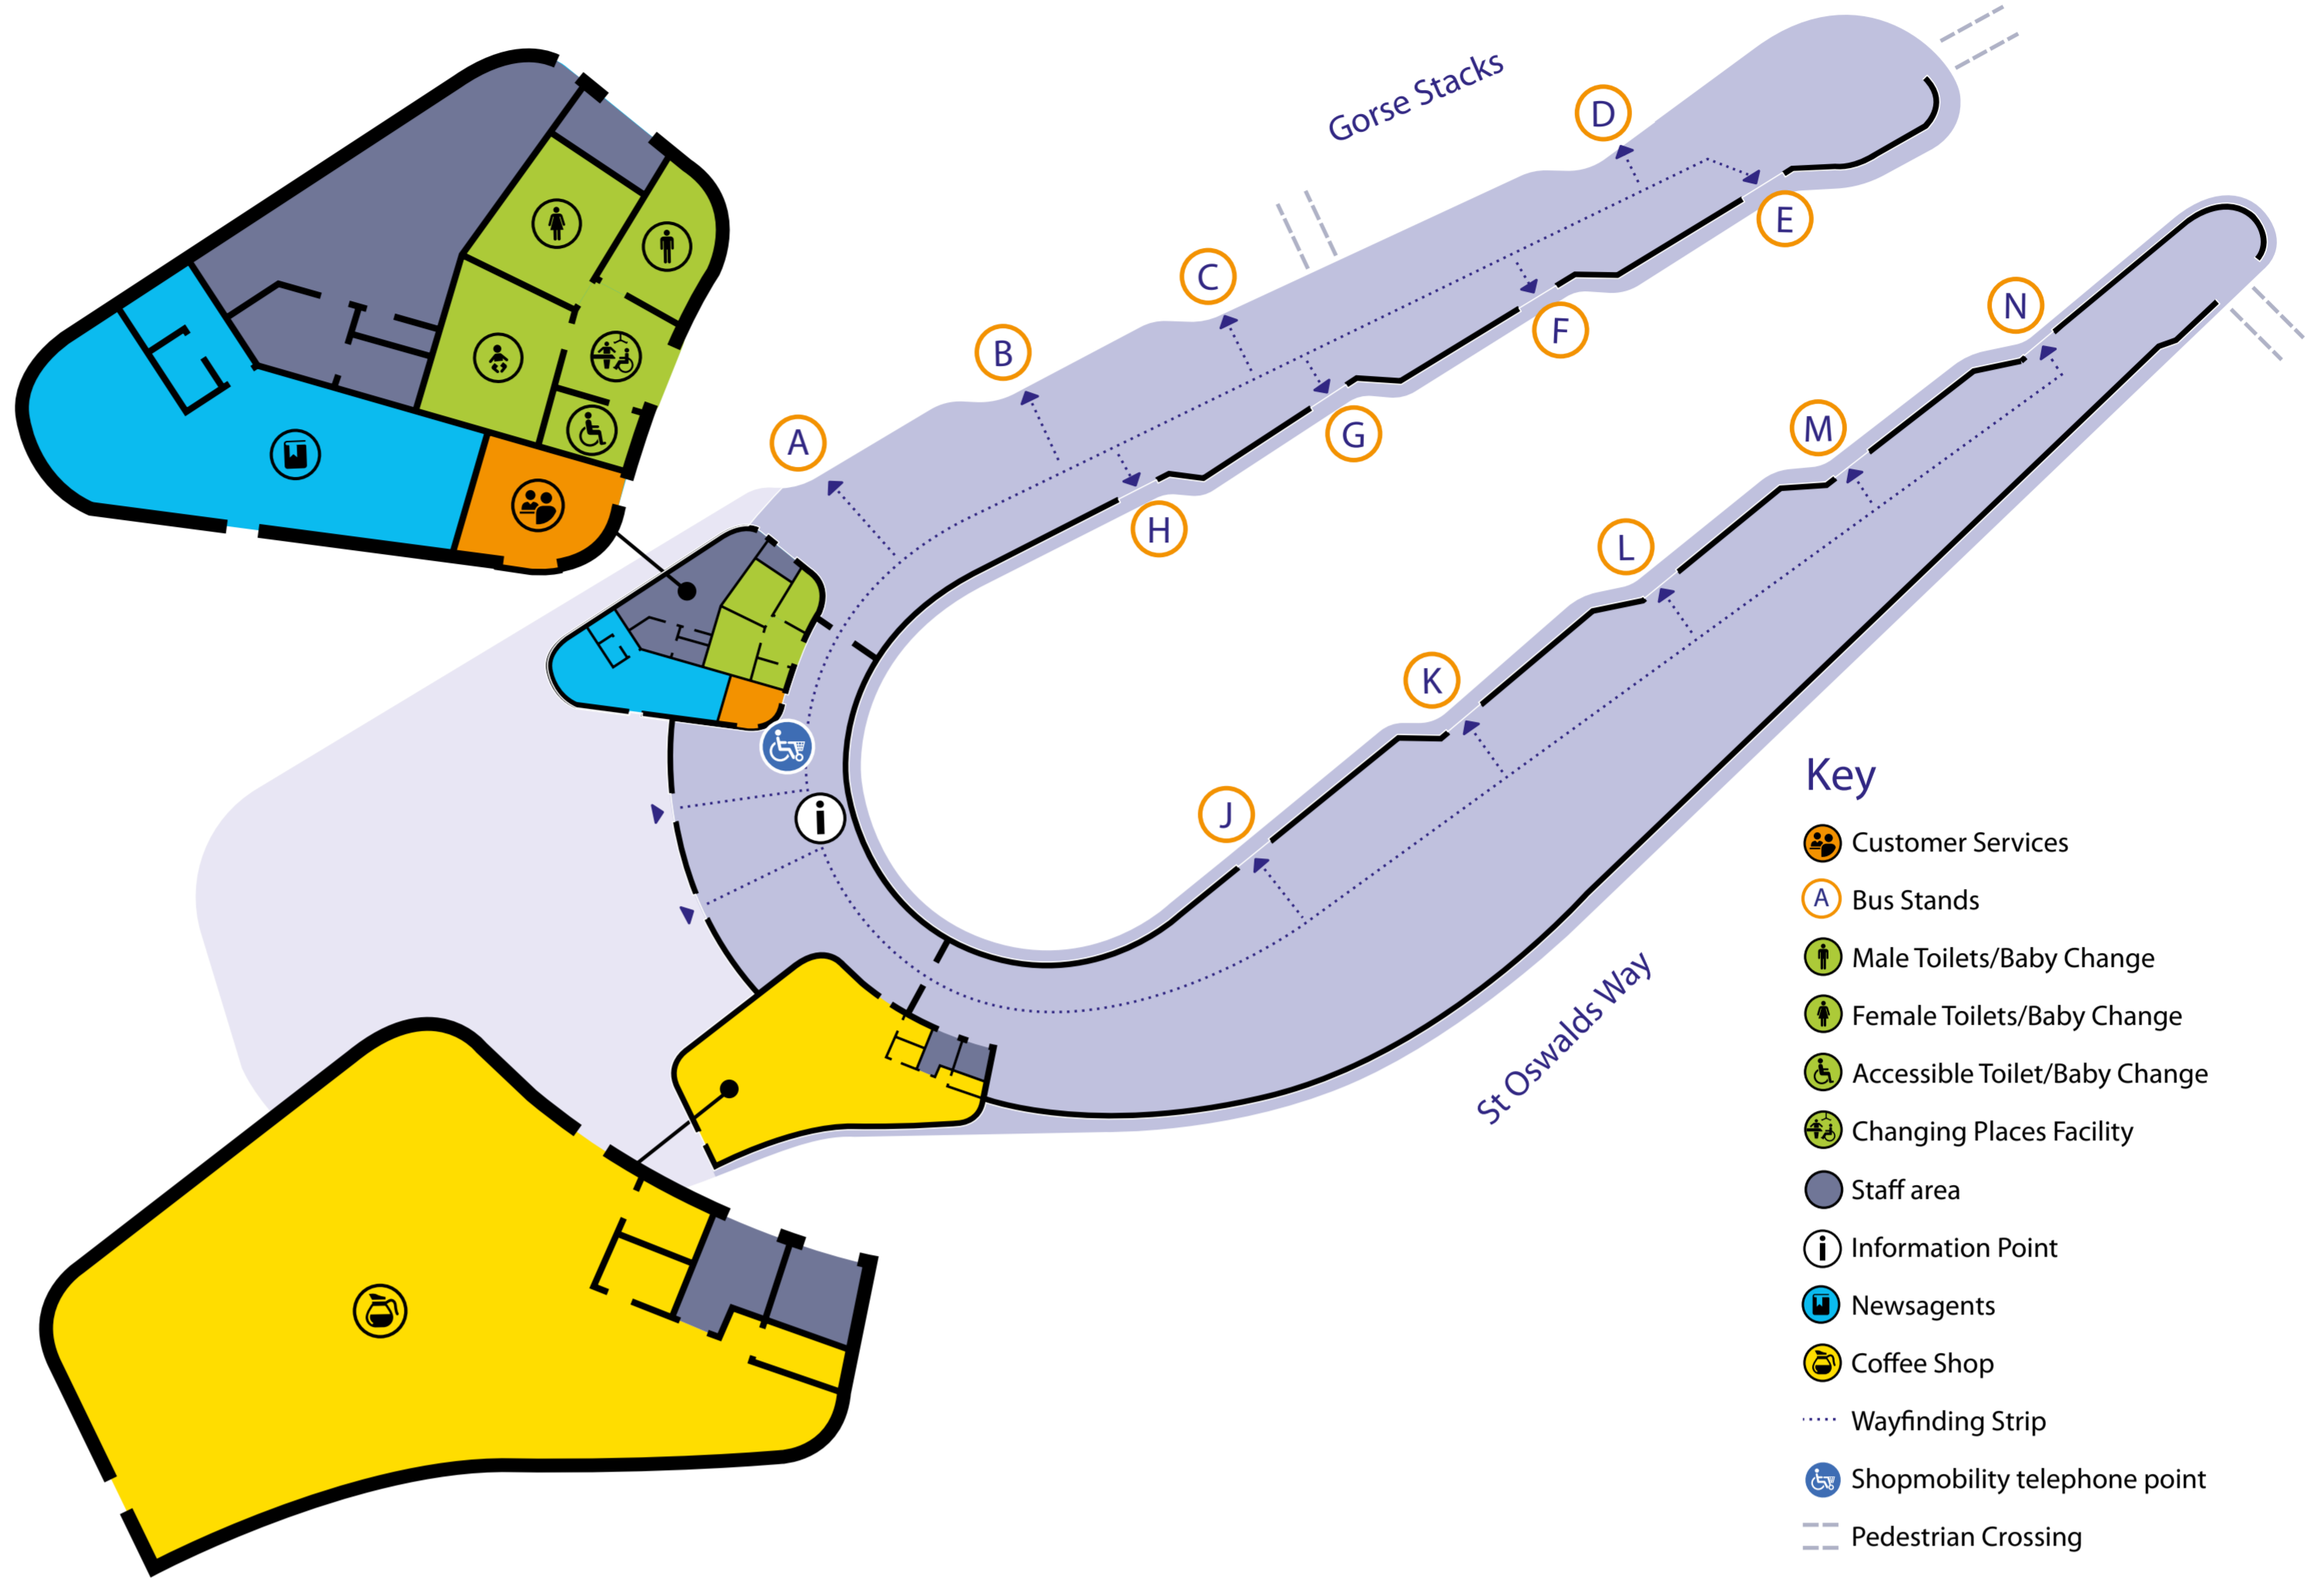

Destination	Service	Operator	Stand
Great Sutton Bulls Head	1	Stagecoach	K F (after 9pm)
Greenbank Station	82	D&G	L
Grosvenor Nuffield Hospital	X4	Arriva	C
Guilden Sutton	26	Stagecoach	C
Halton Hospital	X30	Arriva/Stagecoach	E
	2	Stagecoach	M
			F (after 9pm)
Handbridge	16	Stagecoach	A
	61,62	Stagecoach	B
Hartford	82	D&G	L
Hawarden	4,4S	Arriva	C
	11	Arriva	A
	X4	Arriva	C
Helsby	X30	Arriva/Stagecoach	E
	2	Stagecoach	M
			F (after 9pm)
Heswall	22	Al's Coaches	M
Higher Kinnerton	61	Stagecoach	B
Hinderton	22	Al's Coaches	M
Holt	5	Stagecoach	C
Holywell	11	Arriva	A
Hoole Lane	8 (Sundays)	Stagecoach	L
	9	Stagecoach	J
Hoole Road	9	Stagecoach	J
	X30	Arriva/Stagecoach	E
	53	Stagecoach	B
	X1	Stagecoach	K
Hope Farm Estate (Ellesmere Port)	2	Stagecoach	M F (after 9pm)
Hough Green	11	Arriva	A
	4,4S	Arriva	C
	16	Stagecoach	A
Huntington	5	Stagecoach	C
Kelsall	82	D&G	L
Kingsway	53	Stagecoach	B
Lache (Cliveden Rd Shops)	16	Stagecoach	A
Lache Lane	61,62	Stagecoach	B
Little Sutton (Red Lion)	1	Stagecoach	K F (after 9pm)
	X1	Stagecoach	K
Liverpool	1	Stagecoach	K F (after 9pm)
	X1	Stagecoach	K
Loggerheads	T8	M&H	E
Malpas	41	Aintree	C
Mickle Trafford	X30	Arriva/Stagecoach	E
Mold	4,4S	Arriva	C
	T8	M&H	E
	X4	Arriva	C
Mollington	22	Al's Coaches	M
Nantwich	84	Stagecoach	L B (after 9pm)
National Express Coach Services	Various	National Express	N
Neston	22	Al's Coaches	M
New Brighton (Flintshire)	4,4S	Arriva	C
New Ferry	1	Stagecoach	K F (after 9pm)
Newton	51	Stagecoach	E
No Mans Heath	41	Aintree	C
Northwich	82	D&G	L
Overpool (Rail Station)	X1	Stagecoach	K
Park & Ride Boughton	PR2	Stagecoach	D
Park & Ride Upton (Zoo)	PR3	Stagecoach	D
Park & Ride Wrexham Rd	PR1	Stagecoach	D
Parkgate	22	Al's Coaches	M
Peacock PH (Christleton Rd)	5	Stagecoach	C
	41	Aintree	C