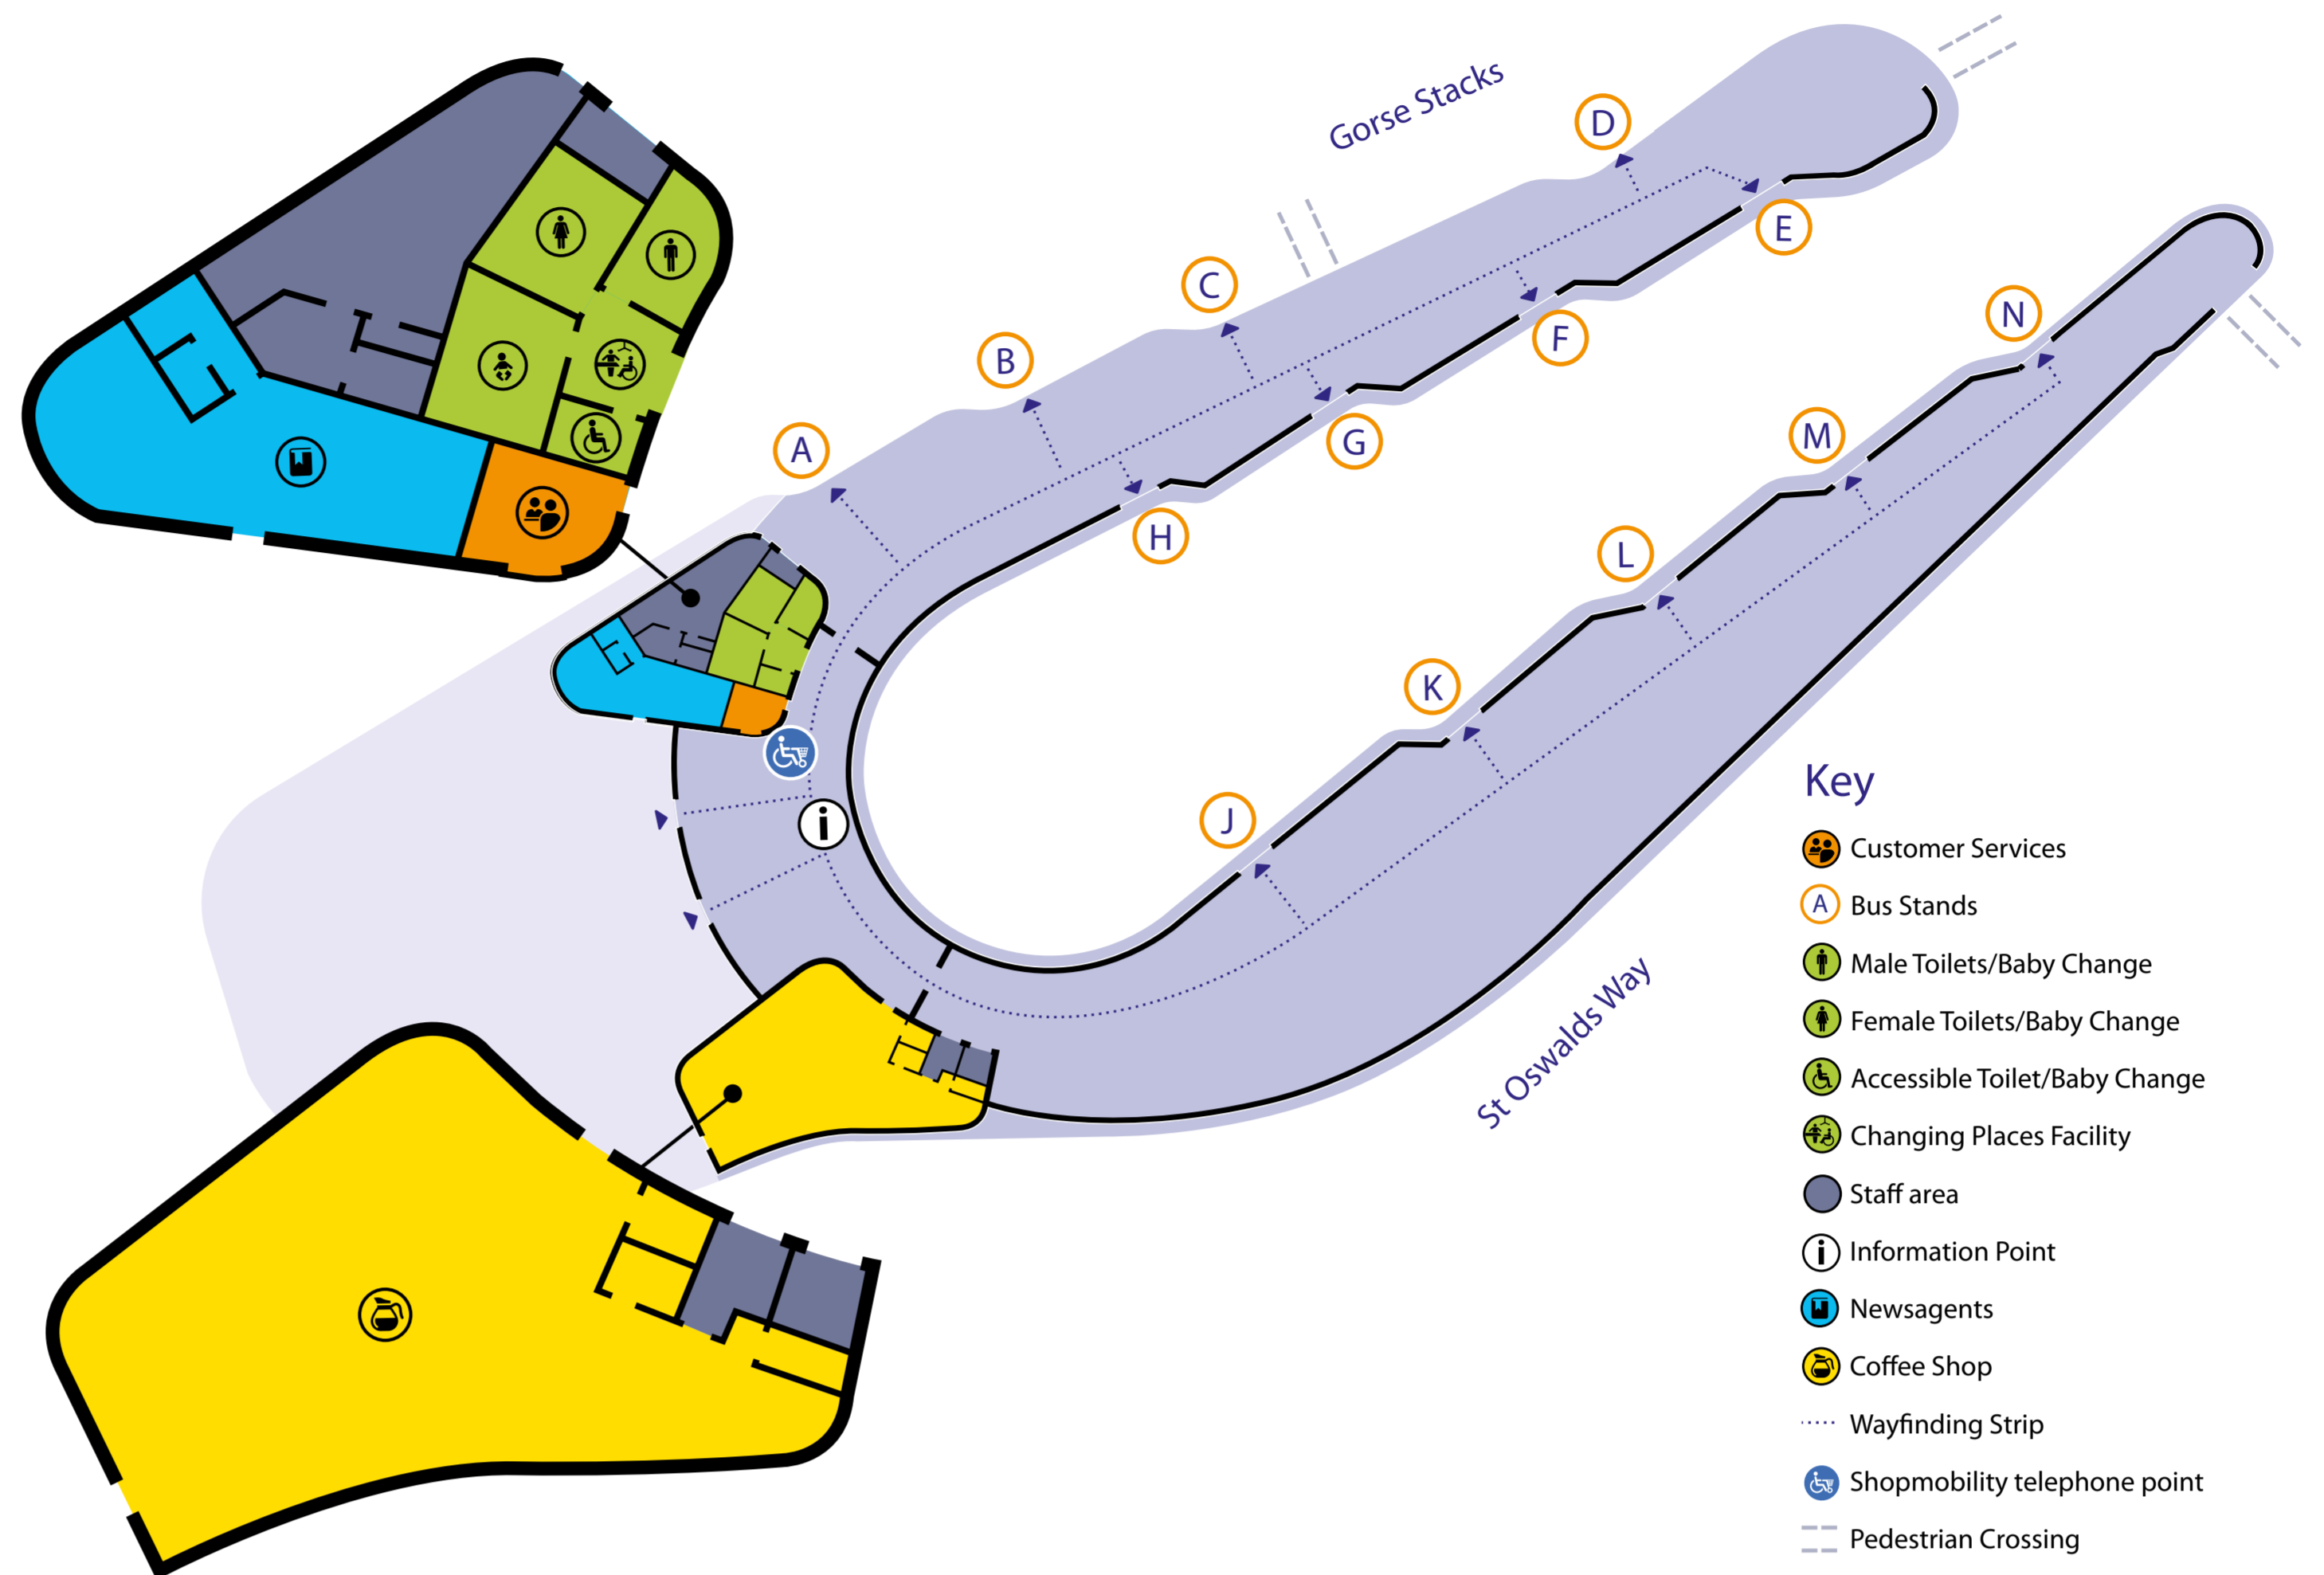

Destination	Service	Operator	Stand
Flint	10A	Arriva	F
	11	Arriva	A
Frodsham	X30	Arriva/Stagecoach	E
	2	Stagecoach	M F (after 7pm)
Garden City	10, 10A	Arriva	F
Gateshead	41	D&G	C
Great Sutton Bulls Head	1	Stagecoach	K
	X1	Stagecoach	F (after 7pm)
Greenbank Station	82	D&G	L
Grosvenor Nuffield Hospital	X4	Arriva	C
Guilden Sutton	26	Stagecoach	C
Halton Hospital	X30	Arriva/Stagecoach	E
	2	Stagecoach	M F (after 7pm)
Handbridge	16	Stagecoach	A
	61,62	Stagecoach	B
Hartford	82	D&G	L
Hawarden	4,4S	Arriva	C
	11	Arriva	A
	X4	Arriva	C
Helsby	X30	Arriva/Stagecoach	E
	2	Stagecoach	M F (after 7pm)
Heswall	22	Al's Coaches	M
Higher Kinnerton	61	Stagecoach	B
Hinderton	22	Al's Coaches	M
Holt	5	Stagecoach	C
Holywell	11	Arriva	A
Hoole Lane	8 (Sundays)	Stagecoach	L
	9	Stagecoach	J
Hoole Road	9	Stagecoach	J
	X30	Arriva/Stagecoach	E
	53	Stagecoach	B
	X1	Stagecoach	K F (after 7pm)
Hope Farm Estate (Ellesmere Port)	2	Stagecoach	M
Hough Green	11	Arriva	A
	4,4S	Arriva	C
	16	Stagecoach	A
Huntington	5	Stagecoach	C
Kelsall	82	D&G	L
Kingsway	53	Stagecoach	B
	52	Stagecoach	E
Lache (Cliveden Rd Shops)	16	Stagecoach	A
Lache Lane	61,62	Stagecoach	B
Little Sutton (Red Lion)	1	Stagecoach	K
	X1	Stagecoach	F (after 7pm) K F (after 7pm)
Liverpool	1	Stagecoach	K
	X1	Stagecoach	F (after 7pm) K F (after 7pm)
Loggerheads	T8	M&H	E
Malpas	41	D&G	C
Mickle Trafford	X30	Arriva/Stagecoach	E
Mold	4,4S	Arriva	C
	T8	M&H	E
	X4	Arriva	C
Mollington	22	Al's Coaches	M
Nantwich	84	Stagecoach	L B (after 7pm)
National Express Coach Services	Various	National Express	N
Neston	22	Al's Coaches	M
New Brighton (Flintshire)	4,4S	Arriva	C
New Ferry	1	Stagecoach	K F (after 7pm)
Newton	51, 52	Stagecoach	E
No Mans Heath	41	D&G	C