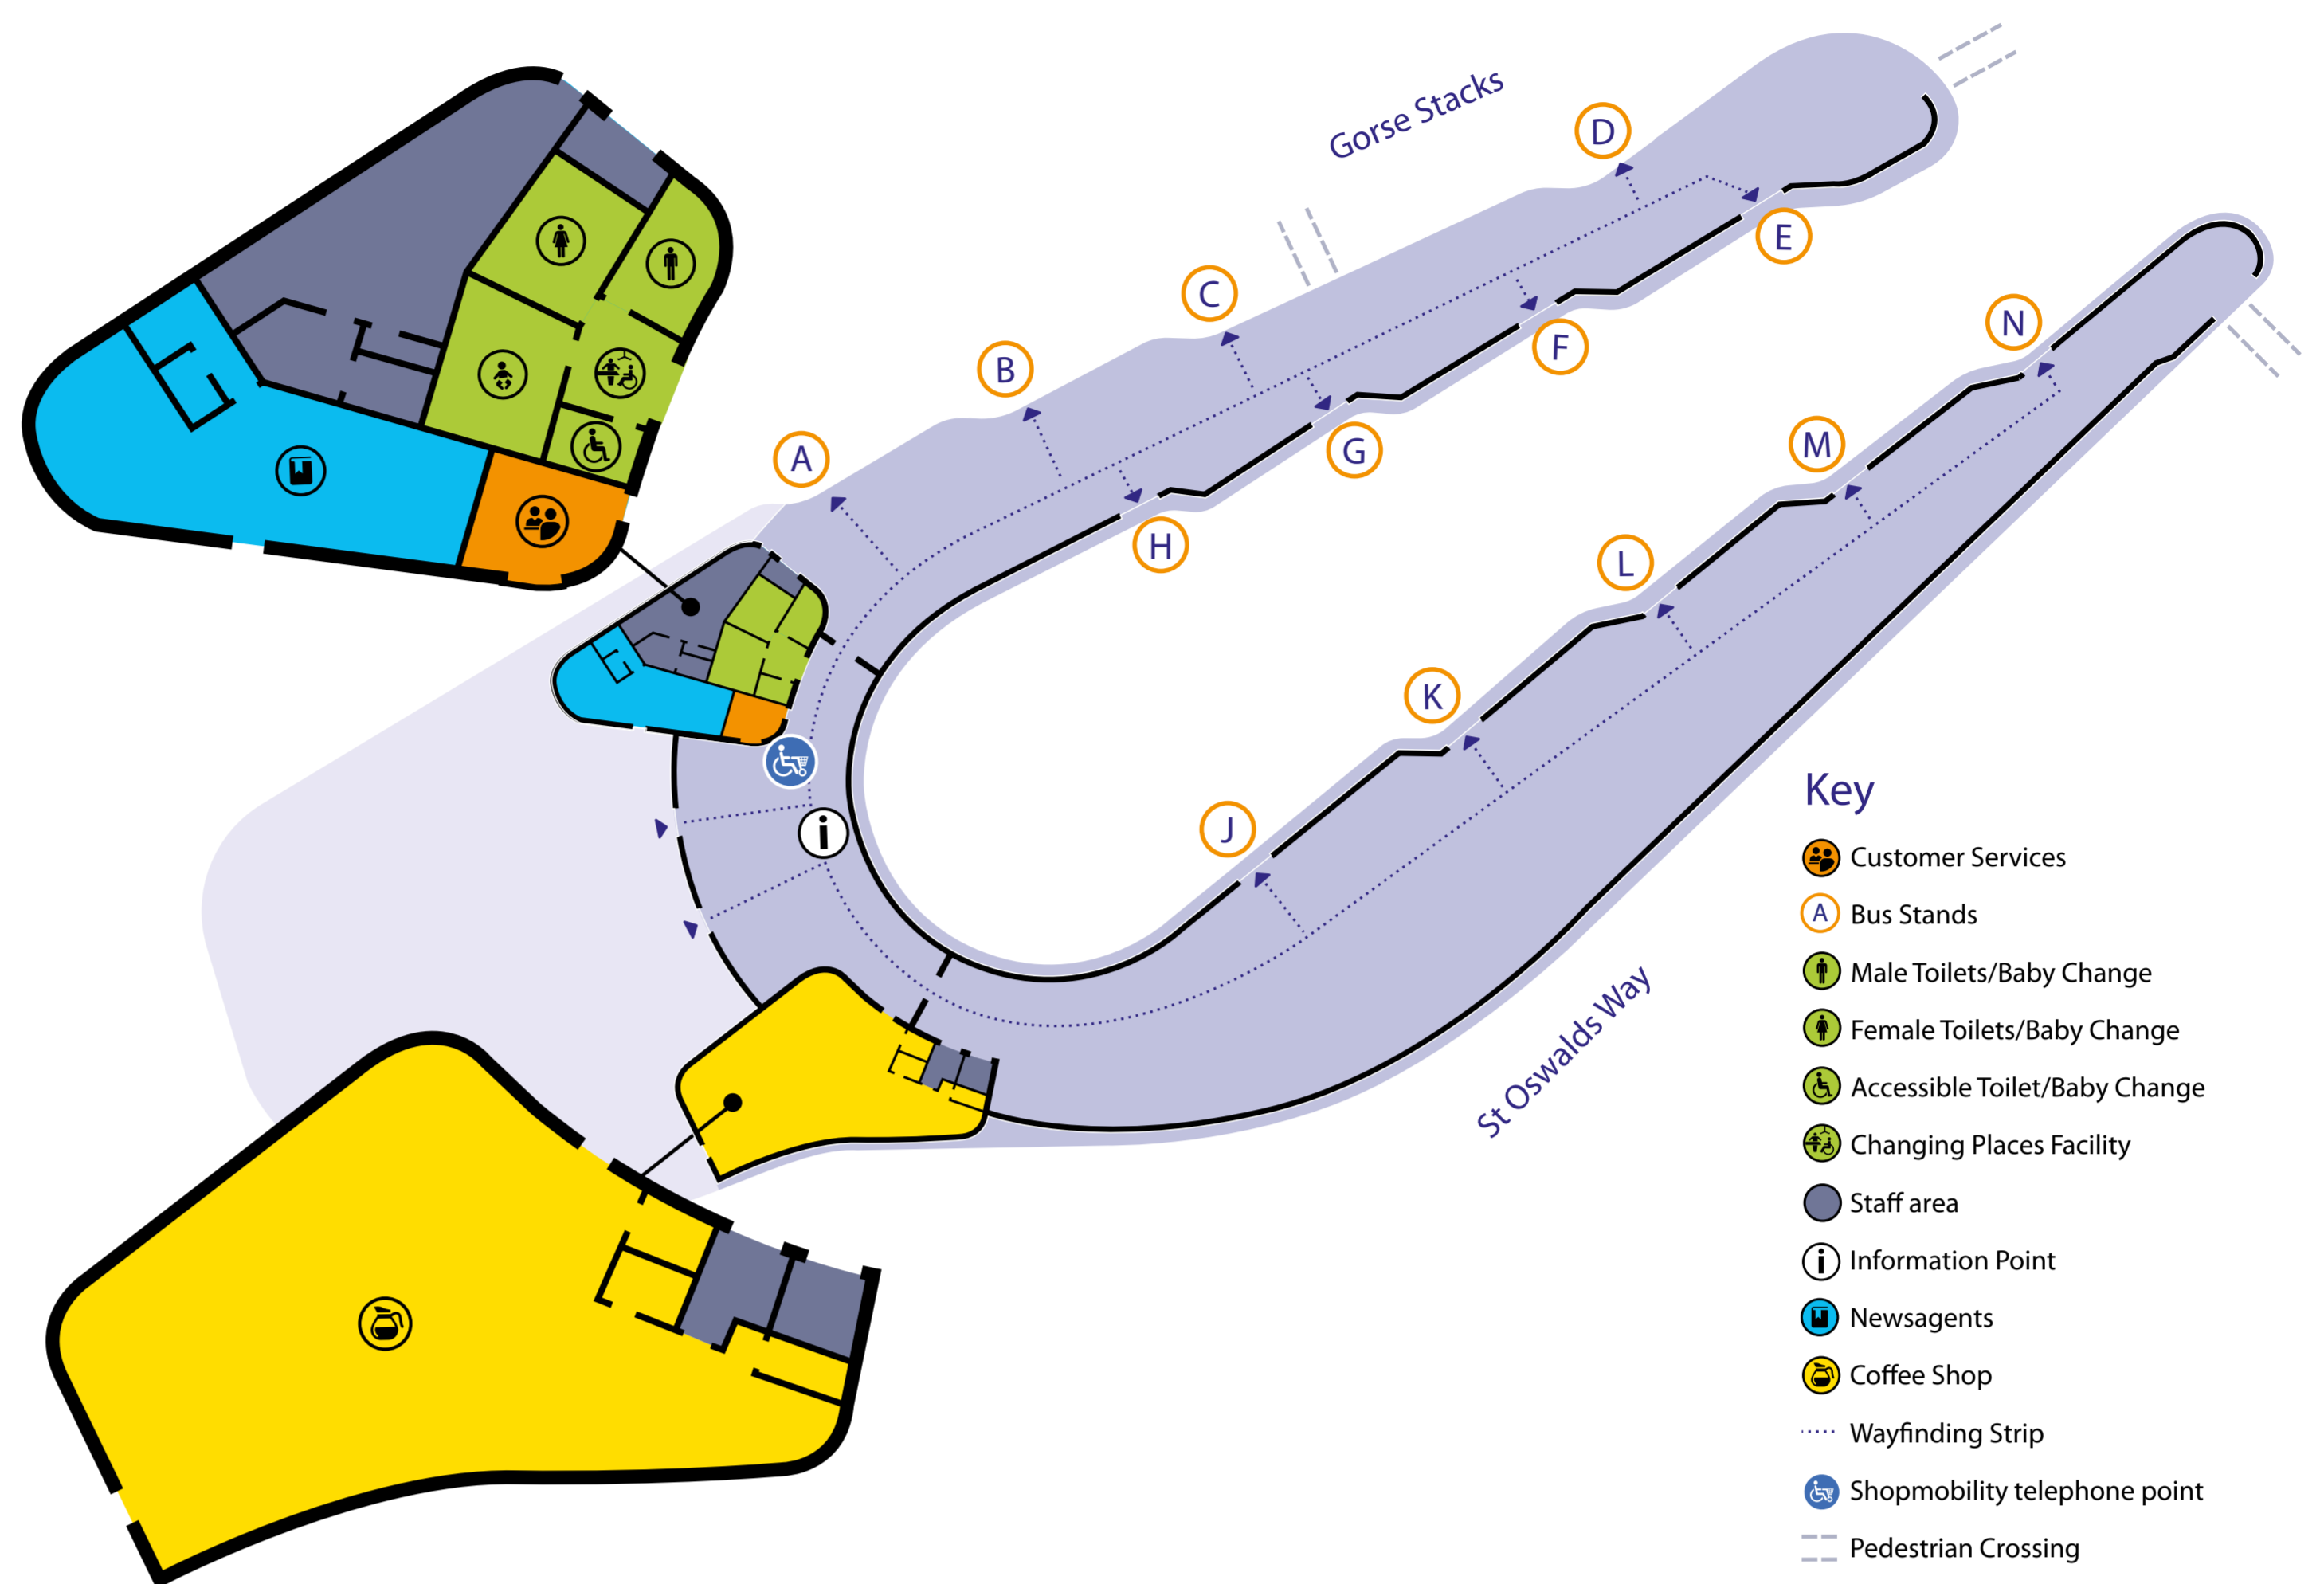

Destination	Service	Operator	Stand
Acton (Nantwich)	84	Stagecoach	L B (after 7pm)
Aldford	5	Stagecoach	C
Alpraham	84	Stagecoach	L B(after 7pm)
Bache Station	26	Stagecoach	C
Backford	1	Stagecoach	K
	2, 2C	Stagecoach	F (after 7pm) M
	X1	Stagecoach	F (after 7pm) K
Bagillt	11	Arriva	B
Balderton	61, 62	Stagecoach	A
Birkenhead	1	Stagecoach	K
	X1	Stagecoach	F (after 7pm) K
Blacon Point Road	14 14A	Arriva/Stagecoach Arriva/Stagecoach	G H
Blacon Crematorium	14 14A 15, 15A	Arriva/Stagecoach Arriva/Stagecoach Arriva/Stagecoach	G H J
Blacon Melbourne Rd	14 14A	Arriva/Stagecoach Arriva/Stagecoach	G H
Blacon Saxon Way	15, 15A	Arriva/Stagecoach	J H (after 7pm)
Blacon Parade	14 14A 204	Arriva/Stagecoach Arriva/Stagecoach Stagecoach	G H J
Blue Planet Aquarium	1 X1	Stagecoach Stagecoach	K F (after 7pm) K
Boughton Health Centre	5 8 (Sundays) 82 84	Stagecoach Stagecoach D&G Stagecoach	C L D&G L L
	7 41 26	Stagecoach D&G Stagecoach	B (after 7pm) L C
Boughton Heath/Becketts Lane/Belgrave Road	26	Stagecoach	C
Bretton Lane End	T8 4,4S 11	M&H Arriva Arriva	E C B
Bromborough	1 X1	Stagecoach Stagecoach	K F (after 7pm) K
Broughton Retail Park	4,4B,4S X4 11, 11A T8	Arriva Arriva Arriva M&H	C C B E
Broxton	41	D&G	C
Bruera	5	Stagecoach	C
Buckley	4,4S X4	Arriva Arriva	C C
Caldy Valley/Sainsbury's	5	Stagecoach	C
Calveley	84	Stagecoach	L B (after 7pm)
Cheshire Oaks/Coliseum	1 2, 2C X1	Stagecoach Stagecoach Stagecoach	K F (after 7pm) M F (after 7pm) K
Chester Business Park (Wrexham Road)	X4	Arriva	C
Chester Railway Station	1 40 (RailLink) X1	Stagecoach Aintree Stagecoach	C C K
			F (after 7pm)
Chester Zoo	1 X1	Stagecoach Stagecoach	K F (after 7pm) K
Christleton	41	D&G	C
Christleton (High School)	241 (Schooldays)	Stagecoach	C
Churton	5	Stagecoach	C
Clotton	84	Stagecoach	L B (after 7pm)
Connah's Quay (Boathouse)	10, 10A 11, 11A	Arriva Arriva	F B
Connah's Quay (Ffordd Llanarth)	10	Arriva	F
Countess of Chester Hospital (Liverpool Rd)	1 2, 2C	Stagecoach Stagecoach	K F (after 7pm) M
	15A	Arriva/Stagecoach	J
Crewe	84	Stagecoach	L B (after 7pm)
Deeside College, Kelsterton	10, 10A 11, 11A	Arriva Arriva	F B
Deeside Industrial Park (Direct Service)	204	Stagecoach	J
Deeside Industrial Park (Alight at nearest point -Garden City)	10, 10A	Arriva	F
Dodleston	61,62	Stagecoach	A
Duddon	84	Stagecoach	L B (after 7pm)
Dunham-on-the-Hill	X30	Arriva/Stagecoach	E
Eastham	1 X1	Stagecoach Stagecoach	K F (after 7pm) K
Ellesmere Port Bus Interchange	1 2, 2C	Stagecoach Stagecoach	K F (after 7pm) M
	26 X1	Stagecoach Stagecoach	K F (after 7pm)
Ellesmere Port Rail Station (Sundays/BH)	2C	Stagecoach	M
Elton	2	Stagecoach	M F (after 7pm)
Ewloe	X4	Arriva	C

Destination	Service	Operator	Stand
Farndon	5	Stagecoach	C
Flint	10A 11	Arriva Arriva	F B
FLIXBUS Coach Services	Various	Flixbus	N
Frodsham	X30 2	Arriva/Stagecoach Stagecoach	E M F (after 7pm)
Garden City	10, 10A	Arriva	F
Gateshead	41	D&G	C
Great Sutton Bulls Head	1	Stagecoach	K F (after 7pm)
Greenbank Station	82	D&G	L
Grosvenor Nuffield Hospital	X4	Arriva	C
Guilden Sutton	26	Stagecoach	C
Halton Hospital	X30 2	Arriva/Stagecoach Stagecoach	E M F (after 7pm)
Handbridge	16 61,62	Stagecoach Stagecoach	A A
Hartford	82	D&G	L
Hawarden	4,4S 11, 11A X4	Arriva Arriva Arriva	C B C
Helsby	X30 2	Arriva/Stagecoach Stagecoach	E M F (after 7pm)
Heswall	22	Al's Coaches	M
Higher Kinnerton	61	Stagecoach	A
Hinderton	22	Al's Coaches	M
Holt	5	Stagecoach	C
Holywell	11	Arriva	B
Hoole Lane	8 (Sundays) 9	Stagecoach Stagecoach	L J
Hoole Road	9 X30 53 X1	Stagecoach Arriva/Stagecoach Stagecoach Stagecoach	J E B K
			F (after 7pm)
Hope Farm Estate (Ellesmere Port)	2, 2C	Stagecoach	M F (after 7pm)
Hough Green	11, 11A 4,4S 16	Arriva Arriva Stagecoach	B C A
Huntington	5	Stagecoach	C
Kelsall	82	D&G	L
Kingsway	53 52	Stagecoach Stagecoach	B E
Lache (Cliveden Rd Shops)	16	Stagecoach	A
Lache Lane	61,62	Stagecoach	A
Little Sutton (Red Lion)	1 X1	Stagecoach Stagecoach	K F (after 7pm) K
Liverpool	1 X1	Stagecoach Stagecoach	K F (after 7pm) K
Loggerheads	T8	M&H	E
Malpas	41	D&G	C
Mickle Trafford	X30	Arriva/Stagecoach	E
Mold	4,4S T8 X4	Arriva M&H Arriva	C E C
Mollington	22	Al's Coaches	M
Nantwich	84	Stagecoach	L B (after 7pm)
National Express Coach Services	Various	National Express	N
Neston	22	Al's Coaches	M
New Brighton (Flintshire)	4,4S	Arriva	C
New Ferry	1	Stagecoach	K F (after 7pm)
Newton	51, 52	Stagecoach	E
No Mans Heath	41	D&G	C
Northwich	82	D&G	L
Overpool (Rail Station)	X1	Stagecoach	K F (after 7pm)
Park & Ride Boughton	PR2	Stagecoach	D