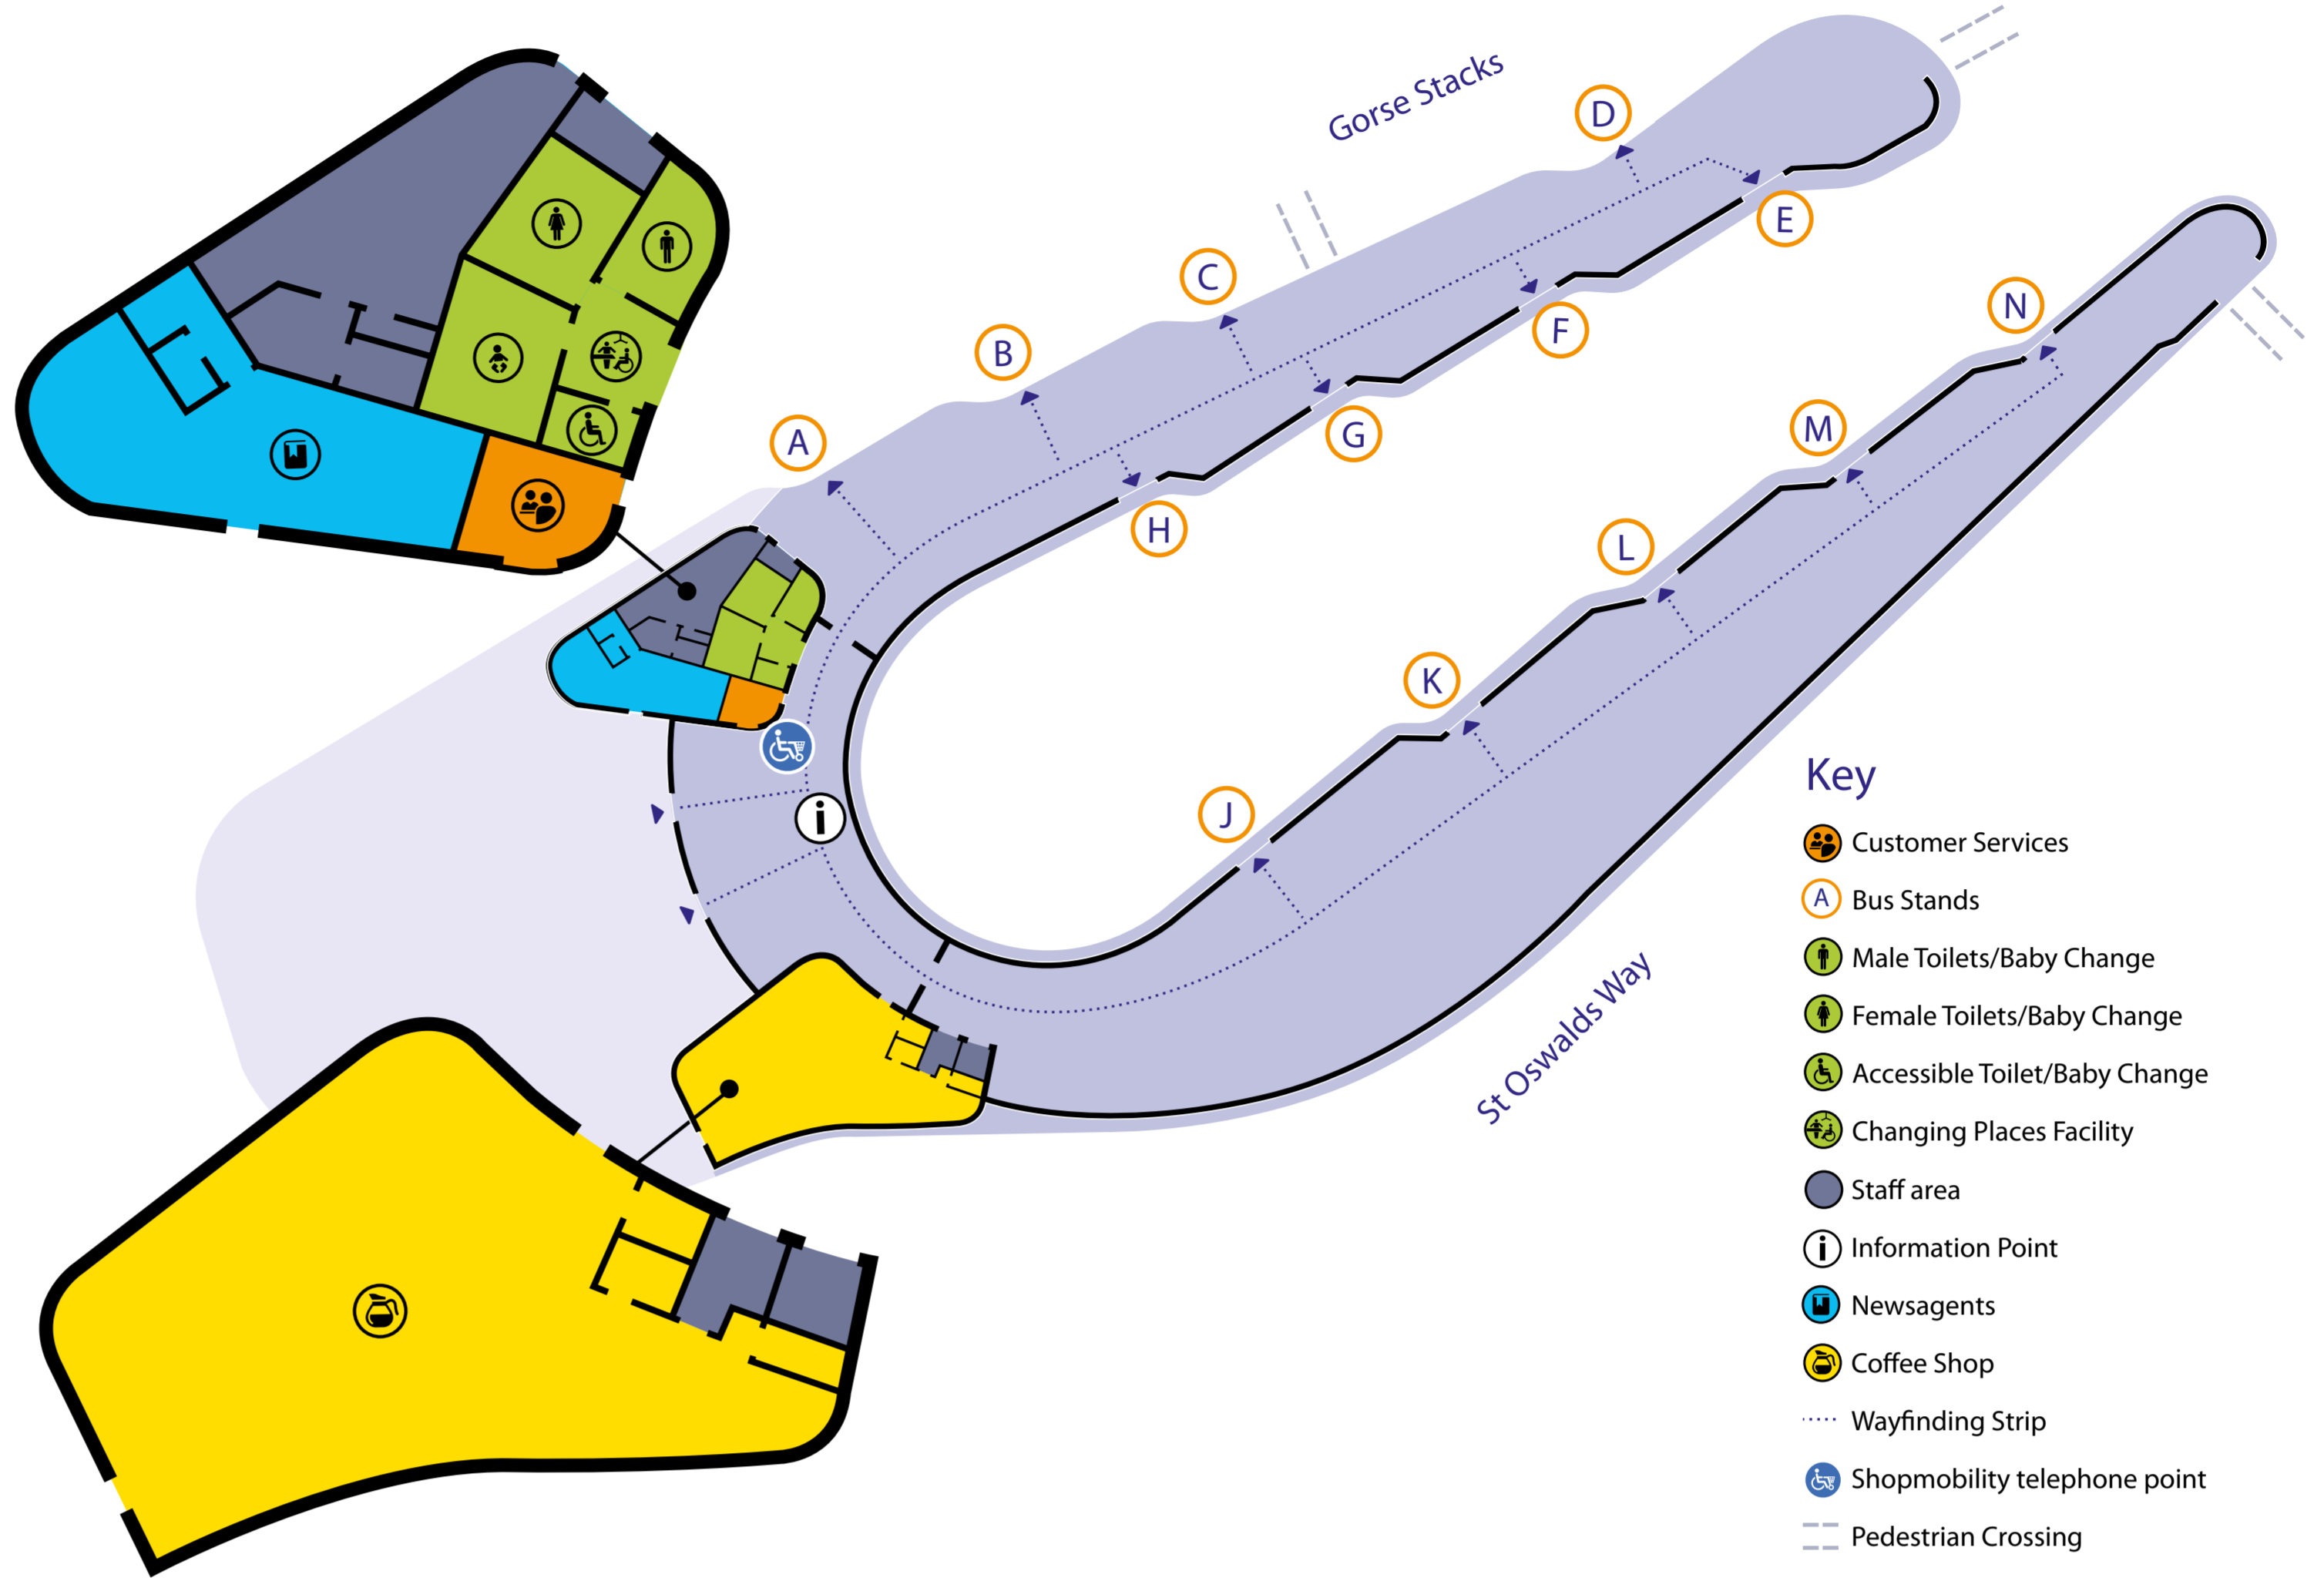

Destination	Service	Operator	Stand
Acton (Nantwich)	84	Stagecoach	L B (after 9pm)
Aldford	5	Stagecoach	C
Alpraham	84	Stagecoach	L B (after 9pm)
Bache Station	26	Stagecoach	C
Backford	1	Stagecoach	K
	2	Stagecoach	M
	X1	Stagecoach	F (after 9pm)
Bagillt	11	Arriva	A
Balderton	61, 62	Stagecoach	B
Birkenhead	1	Stagecoach	K F (after 9pm)
	X1	Stagecoach	K
Blacon Point Road	14	Arriva/Stagecoach	G
	14A	Arriva/Stagecoach	H
Blacon Crematorium	14	Arriva/Stagecoach	G
	14A	Arriva/Stagecoach	H
	15, 15A	Arriva/Stagecoach	J
			H (after 9pm)
Blacon Melbourne Rd	14	Arriva/Stagecoach	G
	14A	Arriva/Stagecoach	H
Blacon Saxon Way	15, 15A	Arriva/Stagecoach	J
			H (after 9pm)
Blacon Parade	14	Arriva/Stagecoach	G
	14A	Arriva/Stagecoach	H
	204	Stagecoach	J
Blue Planet Aquarium	1	Stagecoach	K F (after 9pm)
	X1	Stagecoach	K
Boughton Health Centre	5	Stagecoach	C
	8 (Sundays)	Stagecoach	L
	82	D&G	L
	84	Stagecoach	L
			B (after 9pm)
	7	Stagecoach	L
	41	D&G	C
	26	Stagecoach	C
Boughton Heath/Becketts Lane/Belgrave Road	26	Stagecoach	C
Bretton Lane End	T8	M&H	E
	4,4S	Arriva	C
	11	Arriva	A
Bromborough	1	Stagecoach	K F (after 9pm)
	X1	Stagecoach	K
Broughton Retail Park	4,4B,4S	Arriva	C
	X4	Arriva	C
	11	Arriva	A
	T8	M&H	E
Broxton	41	D&G	C
Bruera	5	Stagecoach	C
Buckley	4,4S	Arriva	C
	X4	Arriva	C
Caldy Valley/Sainsbury's	5	Stagecoach	C
Calveley	84	Stagecoach	L B (after 9pm)
Cheshire Oaks/Coliseum	1	Stagecoach	K F (after 9pm)
	2	Stagecoach	M
	X1	Stagecoach	F (after 9pm)
Chester Business Park (Wrexham Road)	X4	Arriva	C
Chester Railway Station	1	Stagecoach	C
	40 (RailLink)	Aintree	C
	X1	Stagecoach	K
Chester Zoo	1	Stagecoach	K F (after 9pm)
	X1	Stagecoach	K
Christleton	41	D&G	C
Christleton (High School)	241 (Schooldays)	Stagecoach	C
Churton	5	Stagecoach	C
Clotton	84	Stagecoach	L B (after 9pm)
Connah's Quay (Boathouse)	10, 10A	Arriva	F
	11	Arriva	A
Connah's Quay (Ffordd Llanarth)	10	Arriva	F
Countess of Chester Hospital (Liverpool Rd)	1	Stagecoach	K F (after 9pm)
	2	Stagecoach	M
			F (after 9pm)
	15A	Arriva/Stagecoach	J
Crewe	84	Stagecoach	L B (after 9pm)
Deeside College	10, 10A	Arriva	F
	11	Arriva	A
Deeside Industrial Park (Direct Service)	204	Stagecoach	J
Deeside Industrial Park (Alight at nearest point -Garden City)	10, 10A	Arriva	F
Dodleston	61,62	Stagecoach	B
Duddon	84	Stagecoach	L B (after 9pm)
Dunham-on-the-Hill	X30	Arriva/Stagecoach	E
Eastham	1	Stagecoach	K F (after 9pm)
	X1	Stagecoach	K
Ellesmere Port Bus Interchange	1	Stagecoach	K F (after 9pm)
	2	Stagecoach	M
			F (after 9pm)
	26	Stagecoach	K
	X1	Stagecoach	K
Elton	2	Stagecoach	M F (after 9pm)
Ewloe	X4	Arriva	C
Farndon	5	Stagecoach	C
Flint	10A	Arriva	F
	11	Arriva	A
Frodsham	X30	Arriva/Stagecoach	E
	2	Stagecoach	M
			F (after 9pm)
Garden City	10, 10A	Arriva	F

Destination	Service	Operator	Stand
Gateshead	41	D&G	C
Great Sutton Bulls Head	1	Stagecoach	K F (after 9pm)
Greenbank Station	82	D&G	L
Grosvenor Nuffield Hospital	X4	Arriva	C
Guilden Sutton	26	Stagecoach	C
Halton Hospital	X30	Arriva/Stagecoach	E
	2	Stagecoach	M
			F (after 9pm)
Handbridge	16	Stagecoach	A
	61,62	Stagecoach	B
Hartford	82	D&G	L
Hawarden	4,4S	Arriva	C
	11	Arriva	A
	X4	Arriva	C
Helsby	X30	Arriva/Stagecoach	E
	2	Stagecoach	M
			F (after 9pm)
Heswall	22	Al's Coaches	M
Higher Kinnerton	61	Stagecoach	B
Hinderton	22	Al's Coaches	M
Holt	5	Stagecoach	C
Holywell	11	Arriva	A
Hoole Lane	8 (Sundays)	Stagecoach	L
	9	Stagecoach	J
Hoole Road	9	Stagecoach	J
	X30	Arriva/Stagecoach	E
	53	Stagecoach	B
	X1	Stagecoach	K
Hope Farm Estate (Ellesmere Port)	2	Stagecoach	M F (after 9pm)
Hough Green	11	Arriva	A
	4,4S	Arriva	C
	16	Stagecoach	A
Huntington	5	Stagecoach	C
Kelsall	82	D&G	L
Kingsway	53	Stagecoach	B
Lache (Cliveden Rd Shops)	16	Stagecoach	A
Lache Lane	61,62	Stagecoach	B
Little Sutton (Red Lion)	1	Stagecoach	K F (after 9pm)
	X1	Stagecoach	K
Liverpool	1	Stagecoach	K F (after 9pm)
	X1	Stagecoach	K
Loggerheads	T8	M&H	E
Malpas	41	D&G	C
Mickle Trafford	X30	Arriva/Stagecoach	E
Mold	4,4S	Arriva	C
	T8	M&H	E
	X4	Arriva	C
Mollington	22	Al's Coaches	M
Nantwich	84	Stagecoach	L B (after 9pm)
National Express Coach Services	Various	National Express	N
Neston	22	Al's Coaches	M
New Brighton (Flintshire)	4,4S	Arriva	C
New Ferry	1	Stagecoach	K F (after 9pm)
Newton	51	Stagecoach	E
No Mans Heath	41	D&G	C
Northwich	82	D&G	L
Overpool (Rail Station)	X1	Stagecoach	K
Park & Ride Boughton	PR2	Stagecoach	D
Park & Ride Upton (Zoo)	PR3	Stagecoach	D
Park & Ride Wrexham Rd	PR1	Stagecoach	D
Parkgate	22	Al's Coaches	M