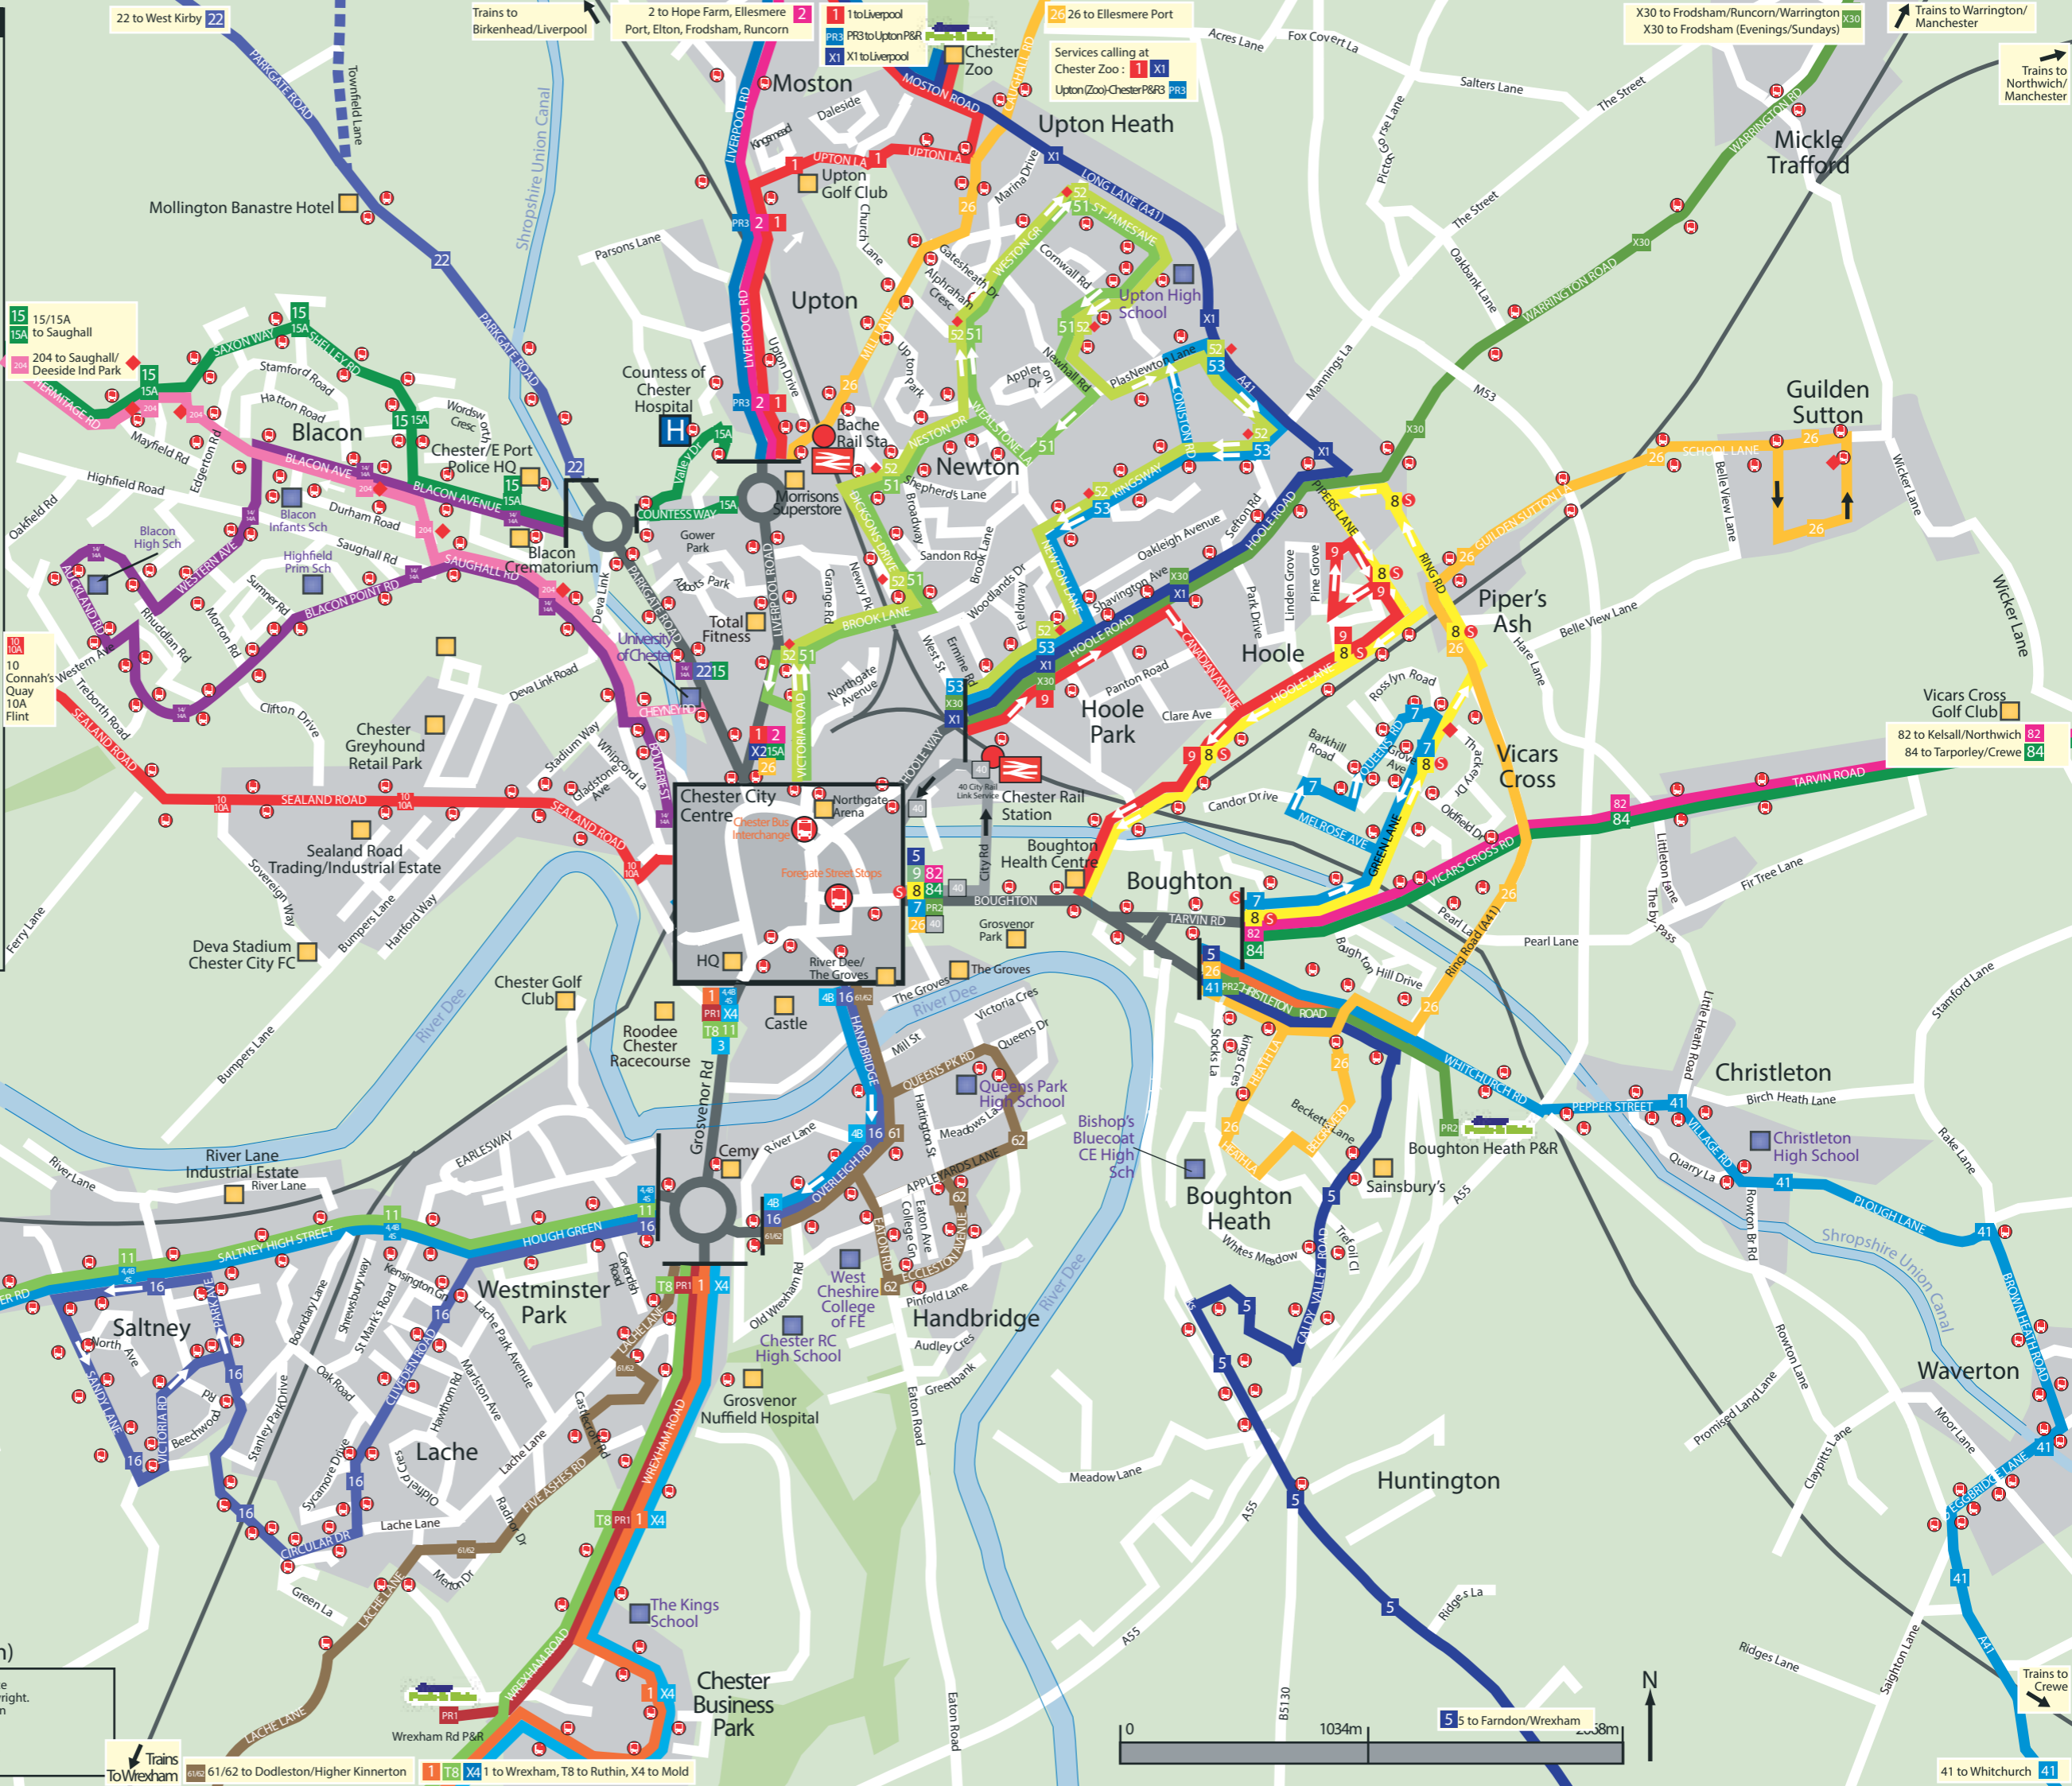

# Chester

(including Blacon, Christleton, Huntington, Lache, Newton, Saltney, Vicars Cross, Waverton)

This map is based upon Ordnance Survey material with the permission of Ordnance Survey on behalf of the Controller of Her Majesty's Stationery Office © Crown Copyright. Unauthorised reproduction infringes Crown copyright and may lead to prosecution or civil proceedings. (OS Licence No 100040296 2024) Produced & designed by Cheshire West & Chester Council Transport and Highways Ref no Chester Master Map October 2024