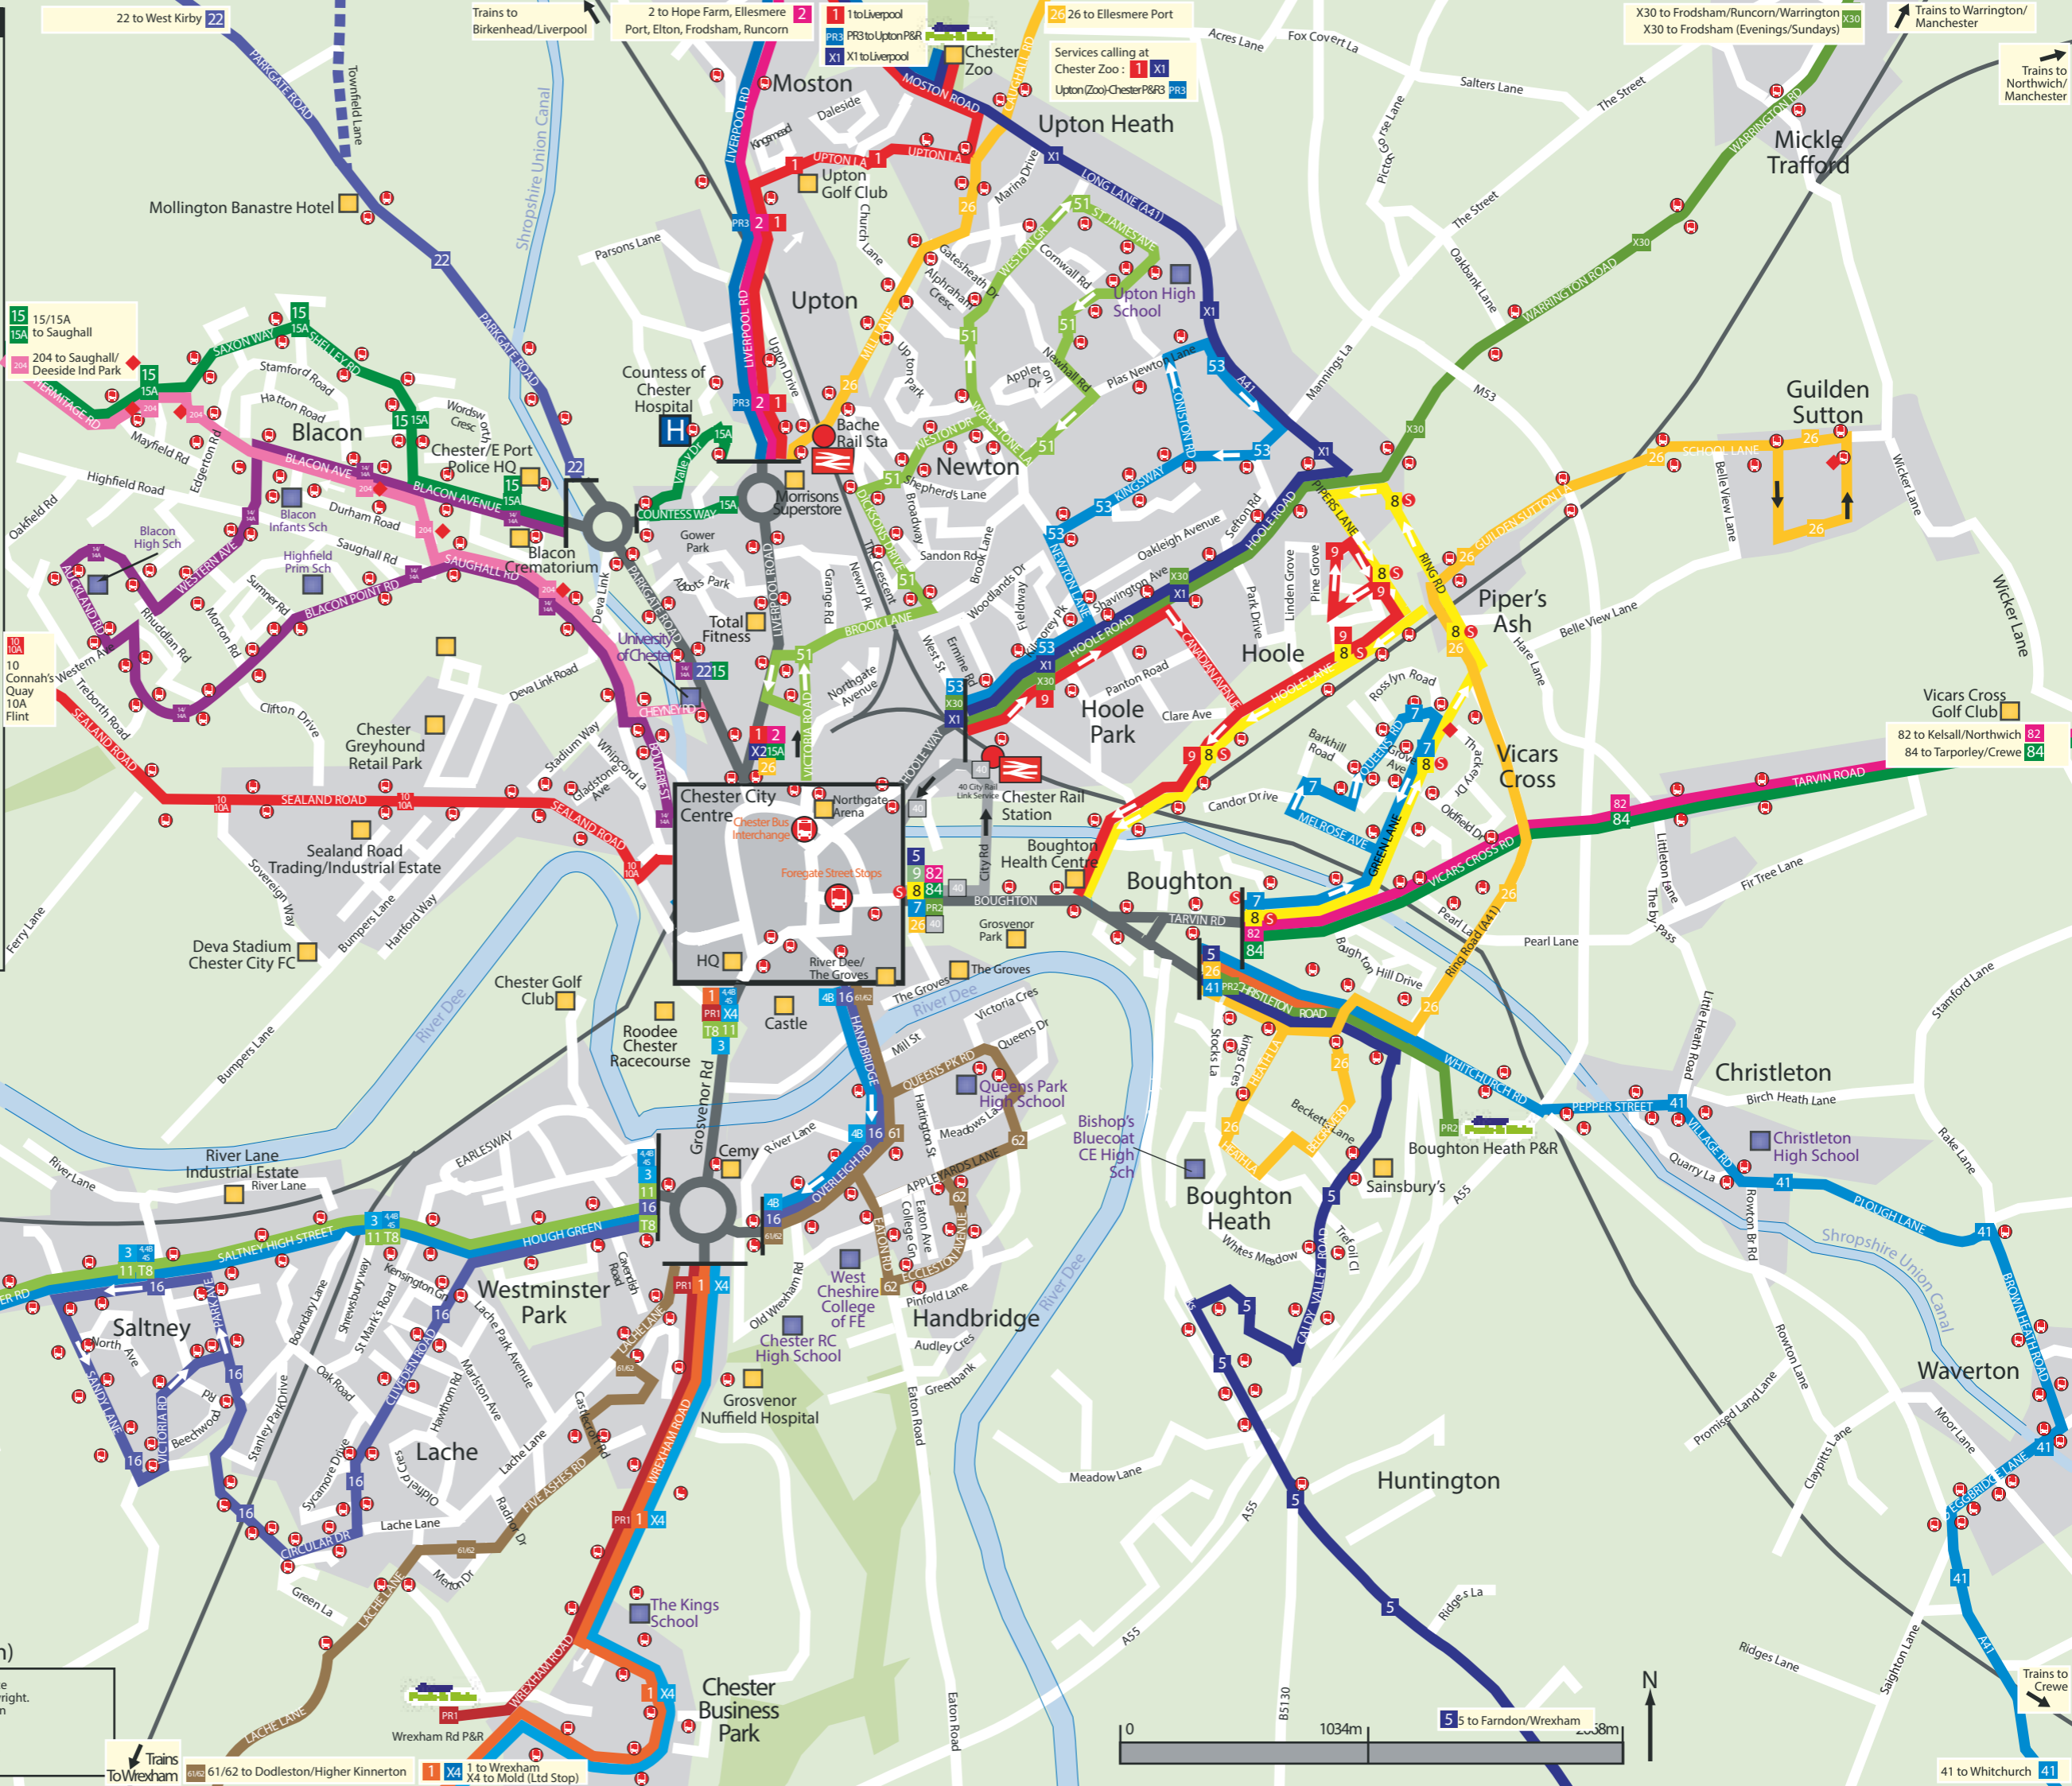

Key:

- Includes Evening Journeys
- Occasional Journeys
- Railway Station
- Route Direction
- Railway Line
- Place of Interest
- School/College
- Bus Stop
- Sundays only

Chester

(including Blacon, Christleton, Huntington, Lache, Newton, Saltney, Vicars Cross, Waverton)

This map is based upon Ordnance Survey material with the permission of Ordnance Survey on behalf of the Controller of Her Majesty's Stationery Office © Crown Copyright. Unauthorised reproduction infringes Crown copyright and may lead to prosecution or civil proceedings. (OS Licence No 100040296 2024) Produced & designed by Cheshire West & Chester Council Transport and Highways Ref no Chester Master Map June 2024

Trains To Wrexham: 61/62 to Dodleston/Higher Kinnerton, 1 X4 to Wrexham X4 to Mold (Ltd Stop)

15 15/15A to Saughall

10 10A Connah's Quay 10A Flint

11 11 to Holywell
3 3 to Boughton
4, 4S 4, 4S to Mold
4B 4B to Boughton
T8 T8 to Mold/Ruthin

Services calling at Chester Zoo: 1 X1 Upton (Zoo) - Chester P&R PR3

82 to Kelsall/Northwich 82
84 to Tarporley/Crewe 84

41 to Whitchurch 41