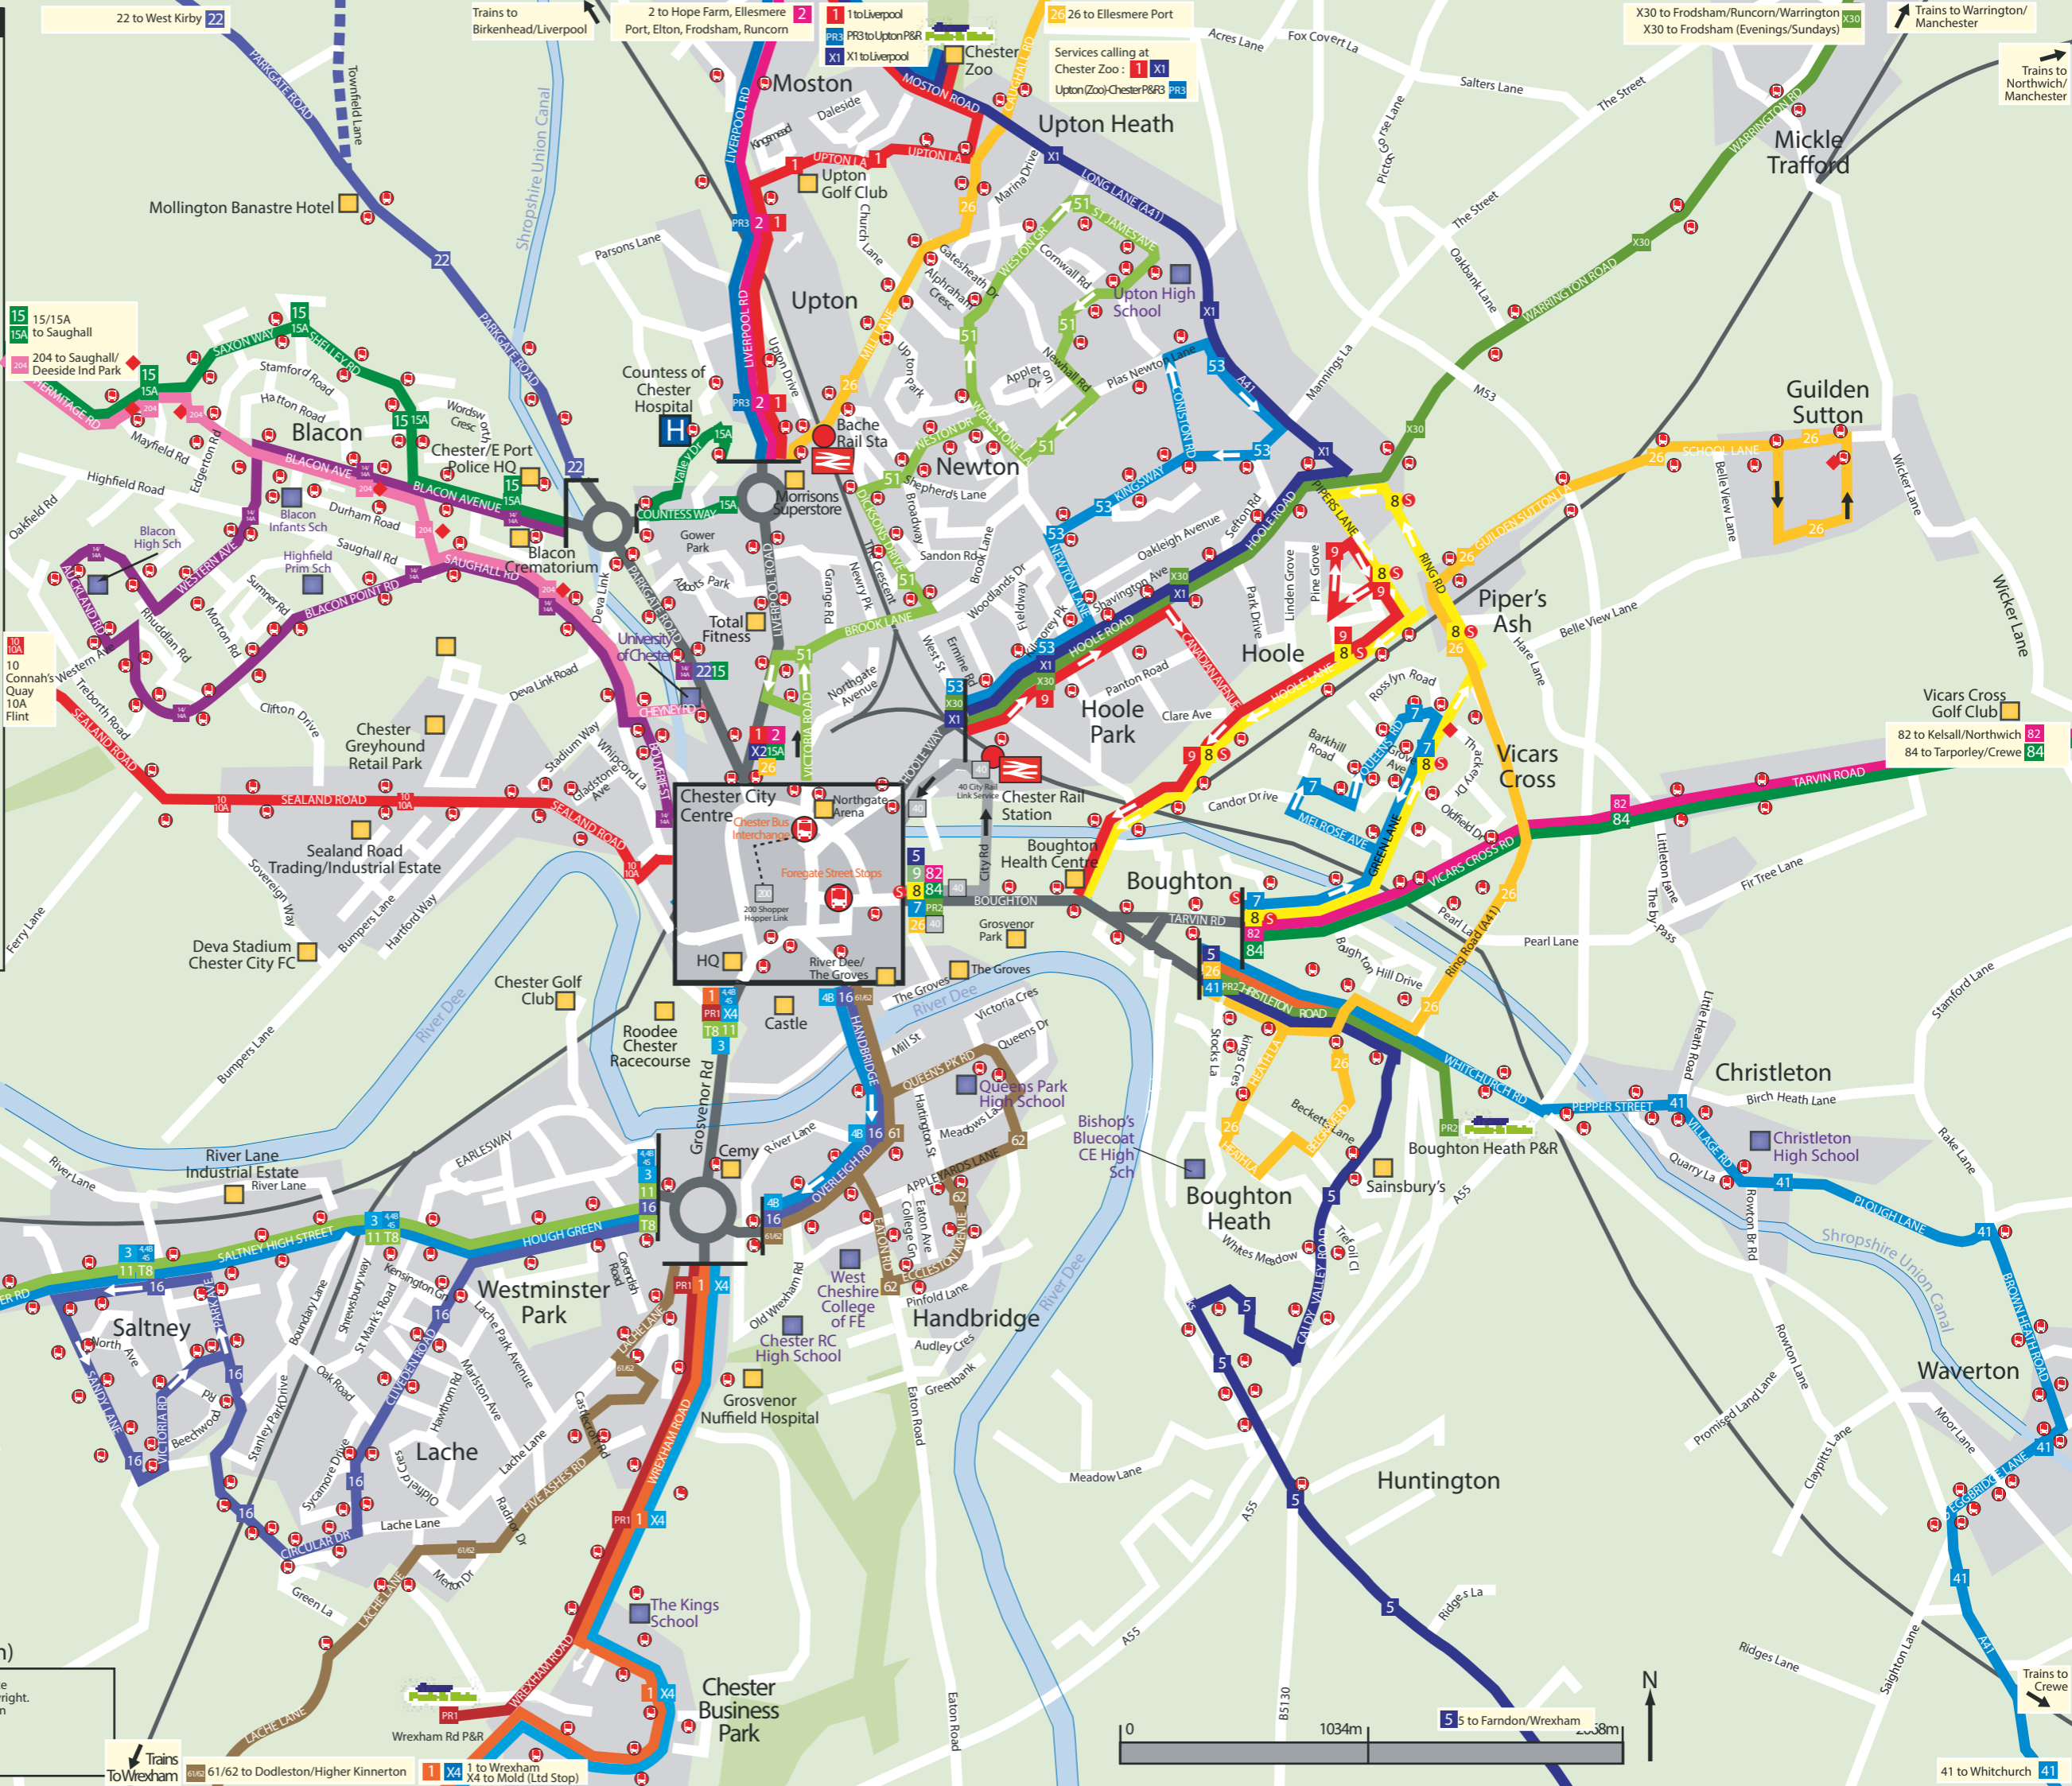

City Centre Services  
 Chester Rail Station - City Centre (City Rail Link)  
 Chester Bus Interchange - Hunter Street (Market) Shopper Hopper

Key:  
 Includes Evening Journeys  
 Occasional Journeys  
 Railway Station  
 Route Direction  
 Railway Line  
 Place of Interest  
 School/College

# Chester

(including Blacon, Christleton, Huntington, Lache, Newton, Saltney, Vicars Cross, Waverton)

This map is based upon Ordnance Survey material with the permission of Ordnance Survey on behalf of the Controller of Her Majesty's Stationery Office © Crown Copyright. Unauthorised reproduction infringes Crown copyright and may lead to prosecution or civil proceedings. (OS Licence No 100040296 2024) Produced & designed by Cheshire West & Chester Council Transport and Highways Ref no Chester Master Map February 2024