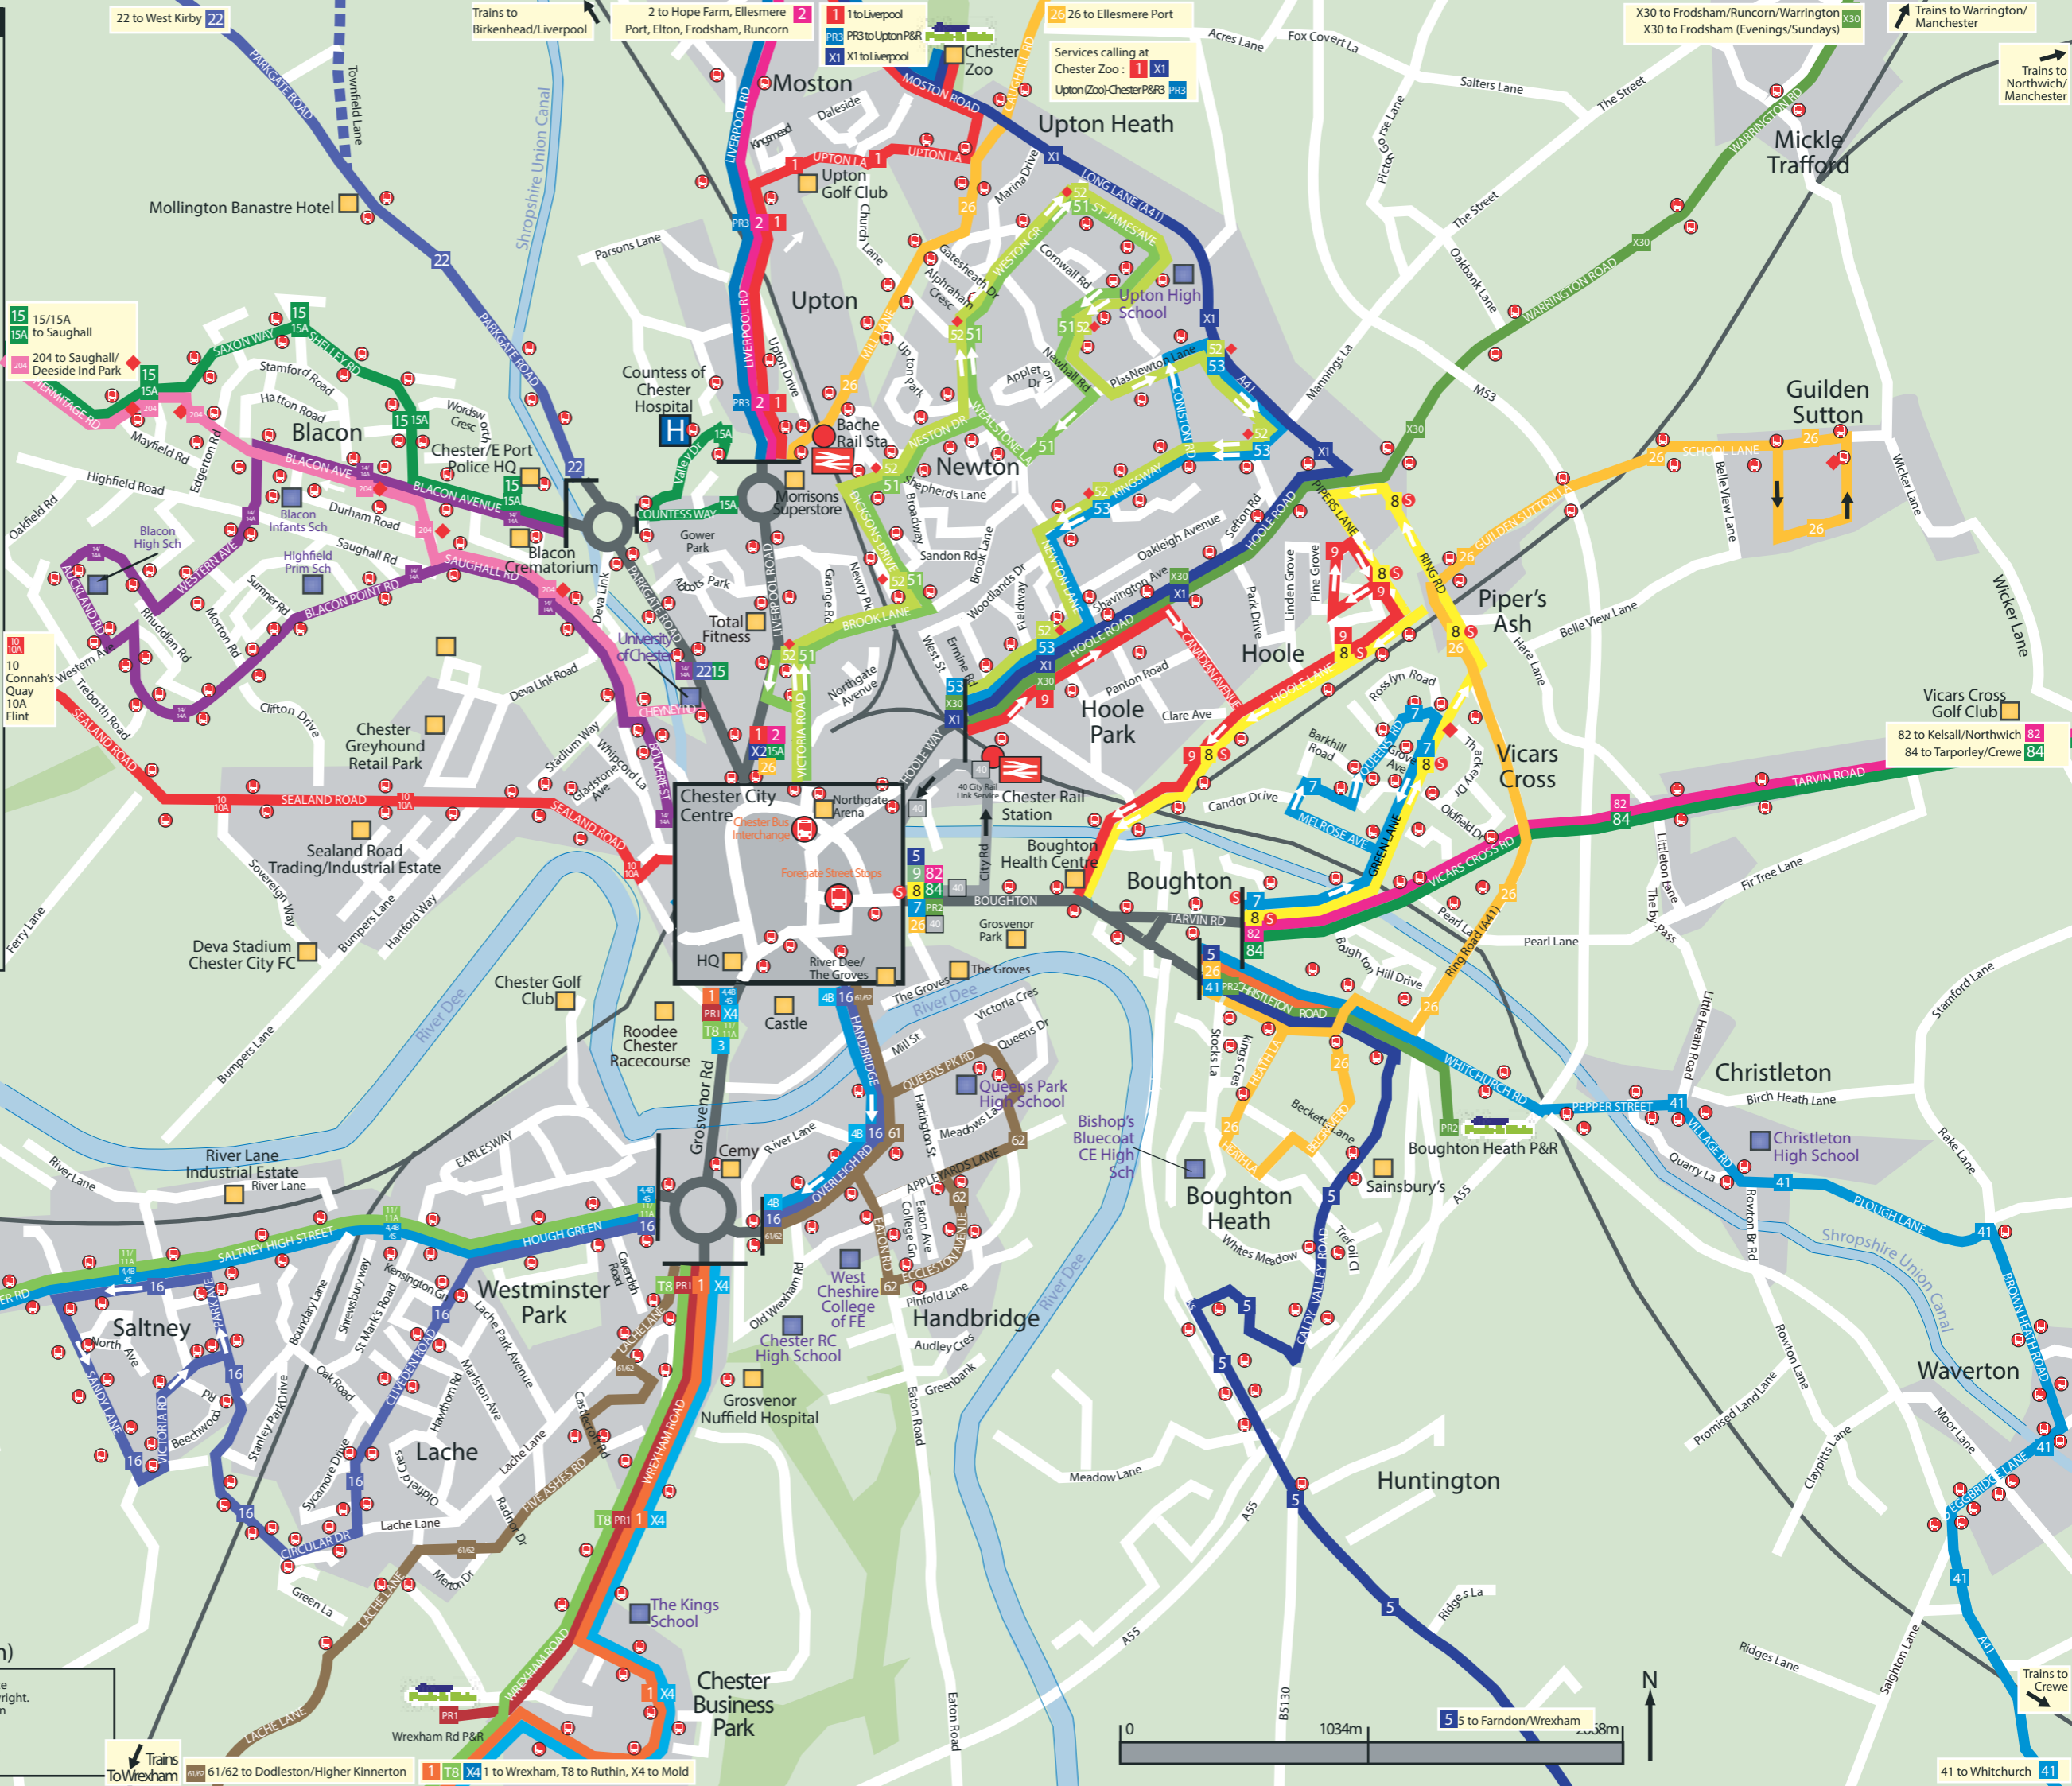

# Chester

(including Blacon, Christleton, Huntington, Lache, Newton, Saltney, Vicars Cross, Waverton)

This map is based upon Ordnance Survey material with the permission of Ordnance Survey on behalf of the Controller of Her Majesty's Stationery Office © Crown Copyright. Unauthorised reproduction infringes Crown copyright and may lead to prosecution or civil proceedings. (OS Licence No 100040296 2025) Produced & designed by Cheshire West & Chester Council Transport and Highways Ref no Chester Master Map October 2025