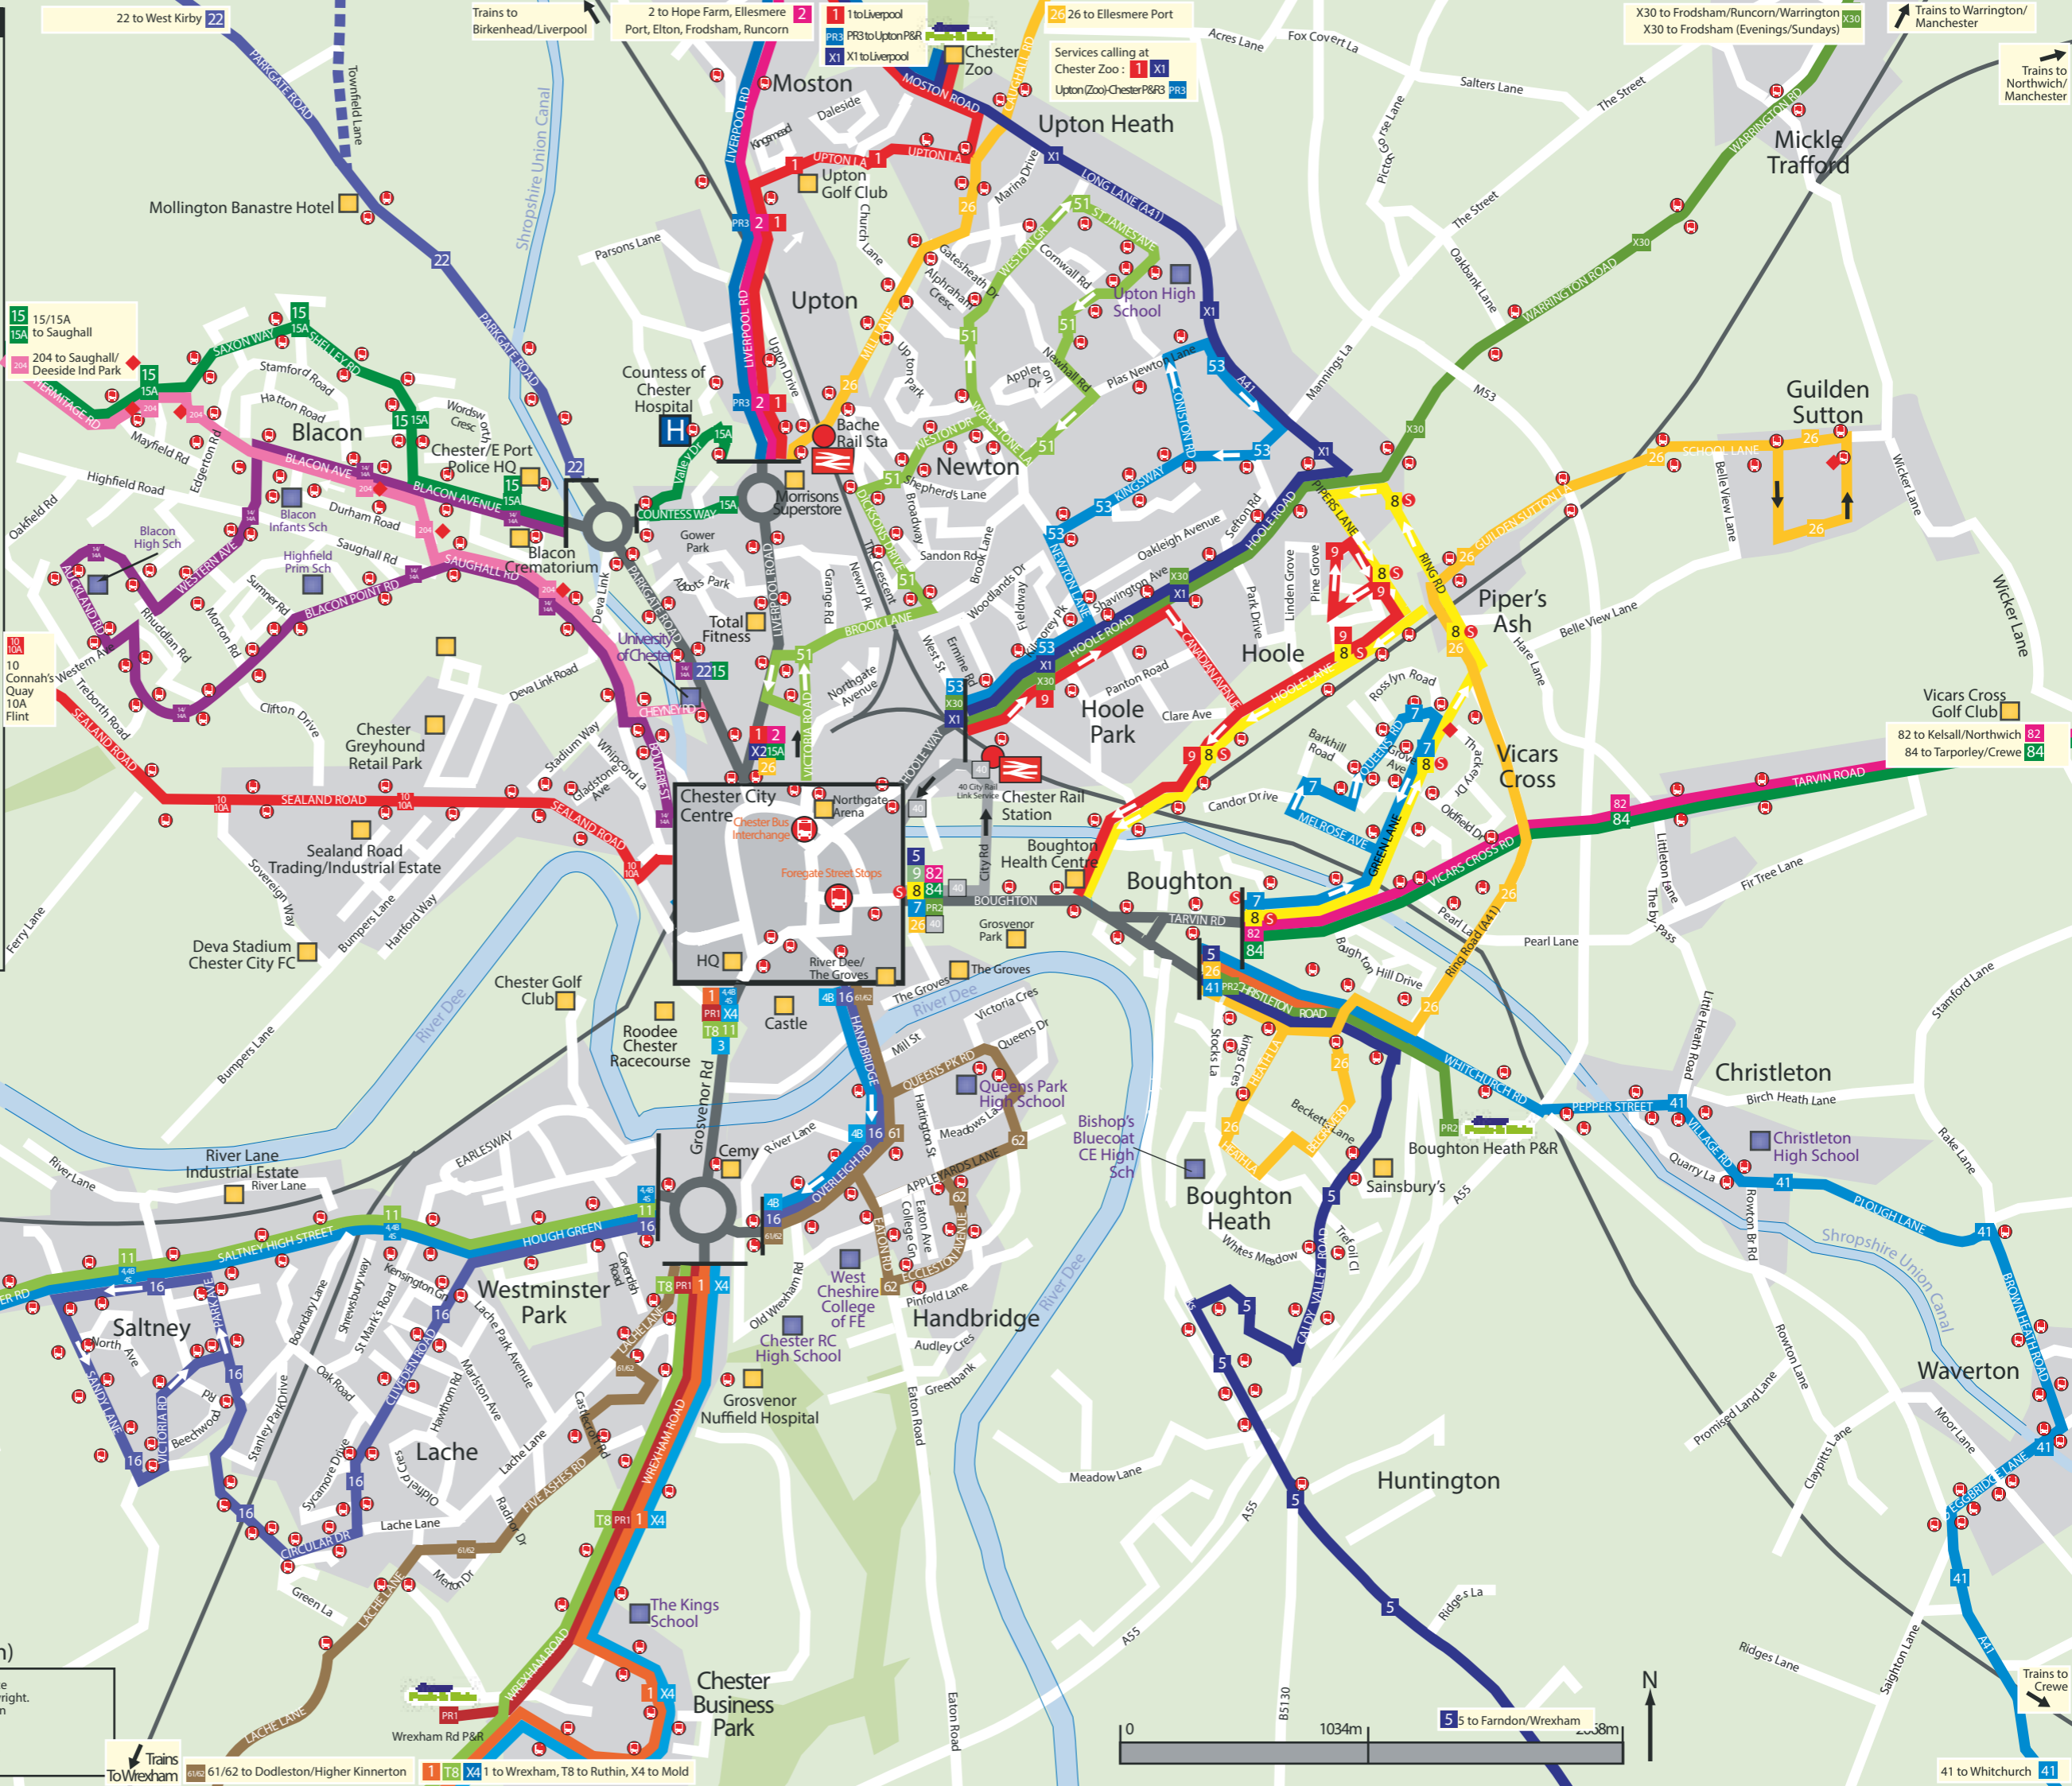

Key:

- Includes Evening Journeys
- Occasional Journeys
- Railway Station
- Route Direction
- Railway Line
- Place of Interest
- Sundays only
- Bus Stop
- School/College

Trains To North Wales

Saltney Ferry

River Lane Industrial Estate

4,4B,4S to Mold
11 to Holywell

Chester

(including Blacon, Christleton, Huntington, Lache, Newton, Saltney, Vicars Cross, Waverton)

This map is based upon Ordnance Survey material with the permission of Ordnance Survey on behalf of the Controller of Her Majesty's Stationery Office © Crown Copyright. Unauthorised reproduction infringes Crown copyright and may lead to prosecution or civil proceedings. (OS Licence No 100040296 2024) Produced & designed by Cheshire West & Chester Council Transport and Highways Ref no Chester Master Map July 2024

Trains To Wrexham
61/62 61/62 to Dodleston/Higher Kinnerton
1 T8 X4 1 to Wrexham, T8 to Ruthin, X4 to Mold