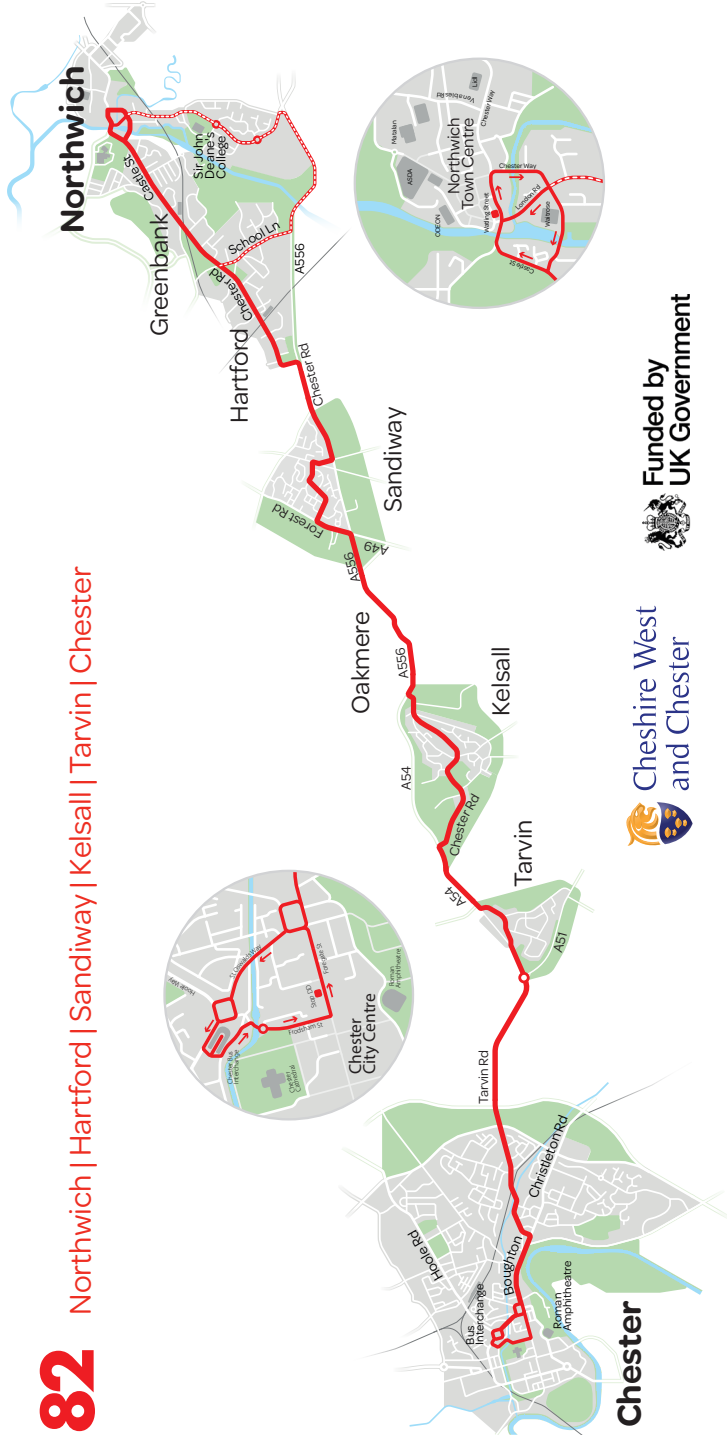

82

Northwich | Hartford | Sandiway | Kelsall | Tarvin | Chester

Information

D&G Bus

Mossfield Road
Stoke-on-Trent
ST3 5BW

customer services 01270 252970
website www.dgbus.co.uk
email info@dgbus.co.uk

APRIL TIMETABLE CHANGE

timetable changes to

82

NEW TIMES INSIDE

important changes to buses between

- **Northwich**
- **Hartford**
- **Sandiway**
- **Kelsall**
- **Tarvin**
- **Chester**

from April 1st 2024

D&G Bus