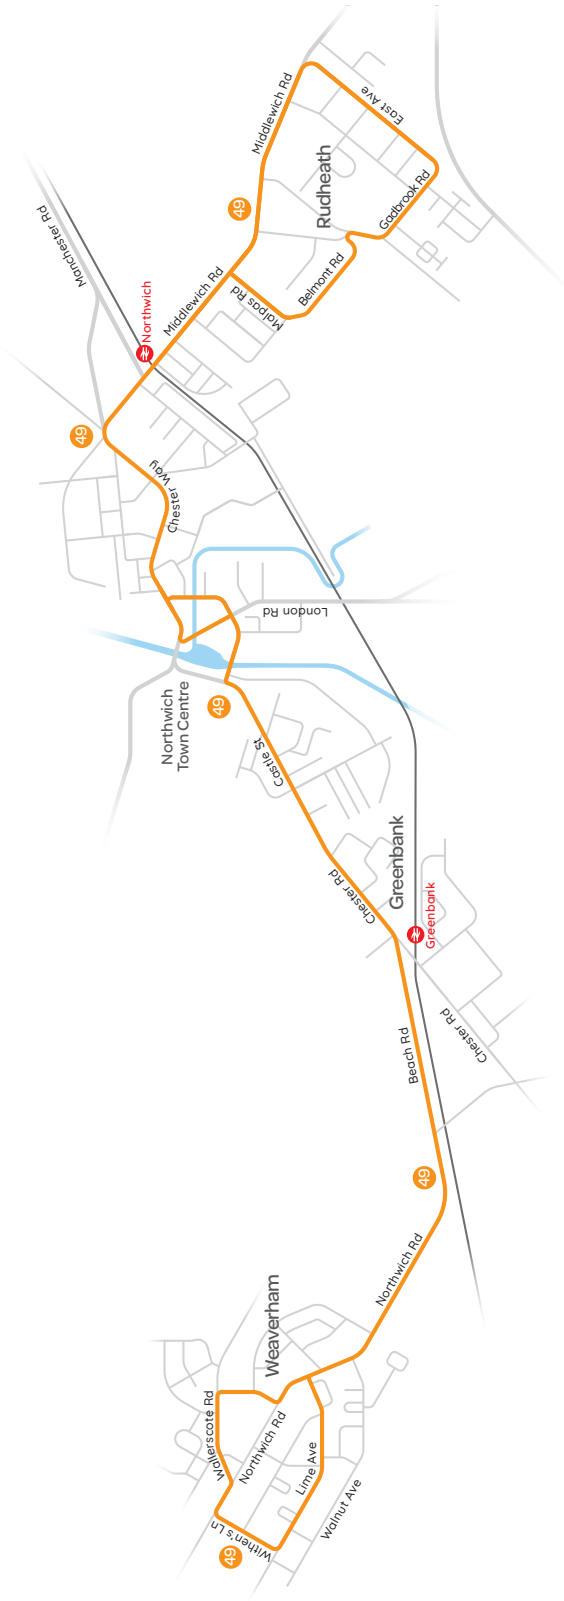

49

Rudheath | Northwich | Weaverham

Cheshire West
and Chester

Funded by
UK Government

APRIL TIMETABLE CHANGE

timetable
changes to

49

NEW TIMES INSIDE

Information

D&G Bus

Mossfield Road
Stoke-on-Trent
ST3 5BW

customer services 01270 252970
website www.dgbus.co.uk
email info@dgbus.co.uk

important changes to buses between

**Rudheath
Northwich
Weaverham**

from April 1st 2024

D&G Bus