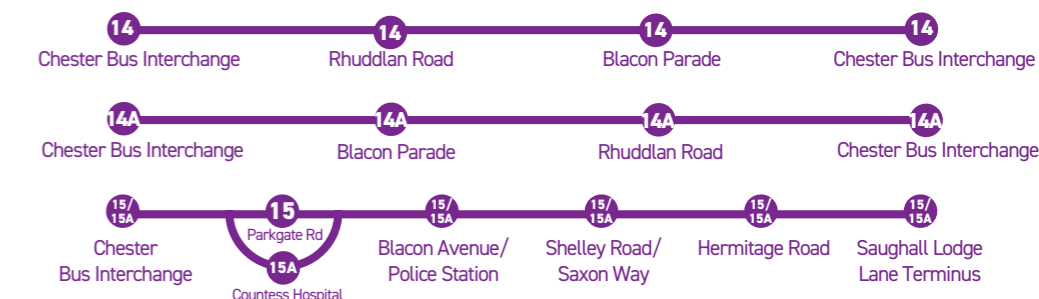

Service 15B Countess Hospital - Blacon Point Road

Mondays to Fridays (excluding Public Holidays)

	15B
Countess of Chester Hospital	0658
Blacon, Blacon Point Road, St Chad's Road	0704

Codes: NS - Not Saturdays SO - Saturdays only Sch - This journey operates on Schooldays only

Bus Timetable

Blacon Pointer Services
14, 14A, 15, 15A, 15B

Service Renumbering 24 September 2023

A Quality Bus Partnership from

For further local or national information phone the Traveline.

traveline 0871 200 22 33
(calls cost 12p per minute plus network charges)

Seven days a week 8am-8pm Text Relay 18001 0871 200 22 33
Visit: cheshirewestandchester.gov.uk

Service 14 Chester - Blacon Point Road - Rhuddlan Road - Blacon Parade - Blacon Avenue - Chester

Mondays to Saturdays (excluding Public Holidays)

	NS	NS	NS																		Then	00	10	20	30	40	50
Chester Bus Interchange	0600	0630	0655	0705	0715	0725	0735	0745	0755	0805	0815	0825	0835	0845	0900	0910	0920	0930	0940	0950	at these	13	23	33	43	53	03
Rhuddlan Road	0613	0643	0708	0718	0728	0738	0748	0758	0808	0818	0828	0838	0848	0858	0913	0923	0933	0943	0953	1003	mins past	17	27	37	47	57	07
Blacon Parade/The Arches School	0617	0647	0712	0722	0732	0742	0752	0802	0812	0822	0832	0842	0852	0902	0917	0927	0937	0947	0957	1007	each hour	28	38	48	58	08	18
Chester Bus Interchange	0628	0658	0723	0733	0743	0753	0803	0813	0823	0833	0843	0853	0903	0913	0928	0938	0948	0958	1008	1018							