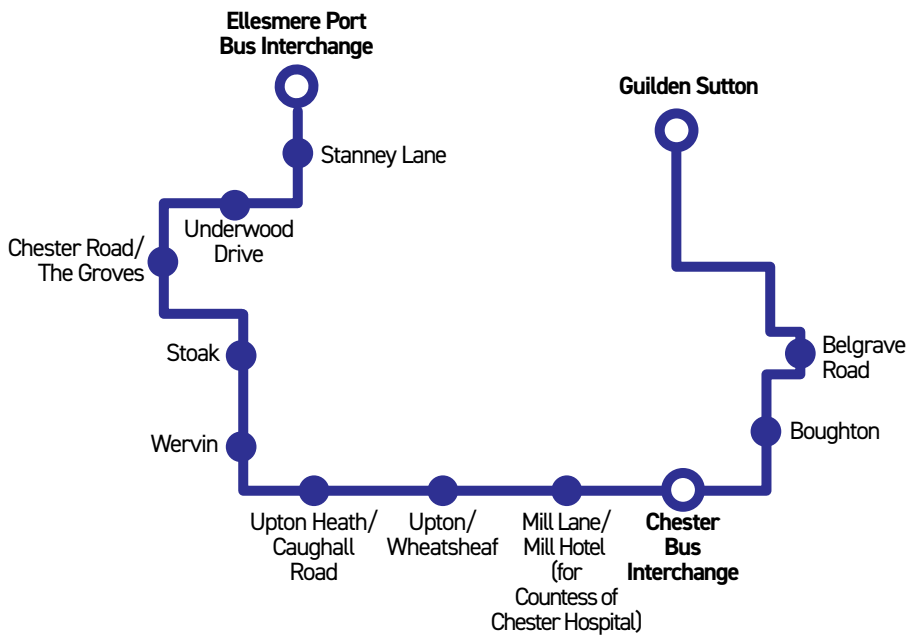

**Saturdays**

	26	26	26	26	26	26
<b>Guilden Sutton</b>	0820	0910	1110	1310	1510	-
Boughton, Belgrave Road	0828	0918	1118	1318	1518	-
<b>Chester Bus Interchange</b>	0838	0930	1130	1330	1528	1600
Caughall Road, Greenfields	-	0945	1145	1345	-	1615
Wervin, Crossroads	-	0948	1148	1348	-	1618
Underwood Drive	-	1000	1200	1400	-	1630
<b>Ellesmere Port Bus Interchange</b>	-	1005	1205	1405	-	1635

**Timetable Codes:**

**Sch** - This service operates on Schooldays only

**NSch** - This service operates on Non Schooldays only

Download the Stagecoach Bus app for timetables, tickets, tracking and so much more.

### Route Description - Service 26

Ellesmere Port Bus Interchange, Wellington Road, Stanney Lane, Underwood Drive, Woodland Road, Chester Road, Strawberry Roundabout, Strawberry Road East, A5117, Little Stanney Lane, Picton Lane, Wervin Road, Caughall Road, Heath Road, Mill Lane, Liverpool Road, Upper Northgate St, Delamere Street, Victoria Road, George Street, Gorse Stacks, Chester Bus Interchange, Frodsham Street, Foregate Street, The Bars, A51, Tarvin Road, Christleton Road, Heath Lane, Becketts Lane, Belgrave Road, Whitchurch Road, A41 Ring Road, Guilden Sutton Lane, Oaklands, School Lane.

### Route Description - Service 26A (Schooldays from Ellesmere Port)

As Service 26 (above) until A41 Ring Road then A41 Long Lane, Weston Grove, St James Avenue, Upton High School, St James Avenue, Plas Newton Lane, A41 Long Lane, A56 Warrington Road, Plemstall Lane, Plemstall Way, St Peters Way, Station Lane, School Lane.