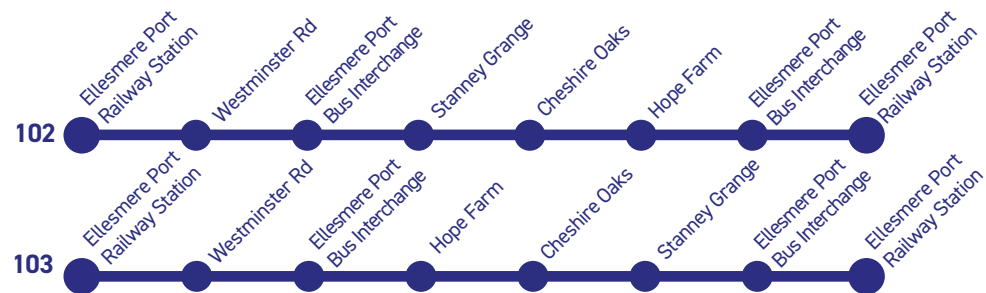

New Trains... ...it's started

Your brand new, state-of-the-art trains have arrived.

Starting with the Kirkby line, they'll be rolling out across the Merseyrail network.

Scan the QR code or visit merseytravel.gov.uk/newtrains for more information.

Designed with you in mind

Cheshire West & Chester Council

Bus Timetable

Service 102/103 Ellesmere Port - Cheshire Oaks - Ellesmere Port
Sundays & Bank Holidays

Updated
Timetable
February
2024

Service operated by

102 Ellesmere Port Railway Station - Stanney Grange - Cheshire Oaks - Hope Farm - Ellesmere Port Railway Station

Sundays & Bank Holidays

	102	102	102	102	102	102	102	102
Ellesmere Port Railway Station	1015	1115	1215	1315	1415	1515	1615	1715
Grace Road/Westminster Road	1020	1120	1220	1320	1420	1520	1620	1720
Ellesmere Port Bus Interchange	1027	1127	1227	1327	1427	1527	1627	1727
Wolverham, The Cat PH	1033	1133	1233	1333	1433	1533	1633	1733
Stanney Grange Shops	1039	1139	1239	1339	1439	1539	1639	1739
Cheshire Oaks Outlet Village	1045	1145	1245	1345	1445	1545	1645	1745
Whitby, The Groves	1050	1150	1250	1350	1450	1550	1650	1750
Hope Farm Shops	1056	1156	1256	1356	1456	1556	1656	1756
Ellesmere Port Bus Interchange	1105	1205	1305	1405	1505	1605	1705	1805
Ellesmere Port Railway Station	1110	1210	1310	1410	1510	1610	1710	1810

Service 102 Route Description:

Ellesmere Port Railway Station, Europa Way, Meadow Lane, Station Road, Queen Street, Grace Road, Westminster Road, Whitby Road, Civic Way, Ellesmere Port Bus Interchange, Wellington Road, Stanney Lane, McGarva Way, Cambridge Road, Wolverham Road, Rugby Road, Rochester Drive, Thornton Road, Alnwick Drive, Rochester Drive, Dover Drive, Stanney Lane, Coliseum Way, Cheshire Oaks Outlet Village, Kinsey Road, A5117, Chester Road, Sycamore Drive, Yeoman Way, Hope Farm Road, Overpool Road, Chester Road, Whitby Road, Stanney Lane, Civic Way, Ellesmere Port Bus Interchange, Whitby Road, Meadow Lane, Europa Way, Ellesmere Port Railway Station.