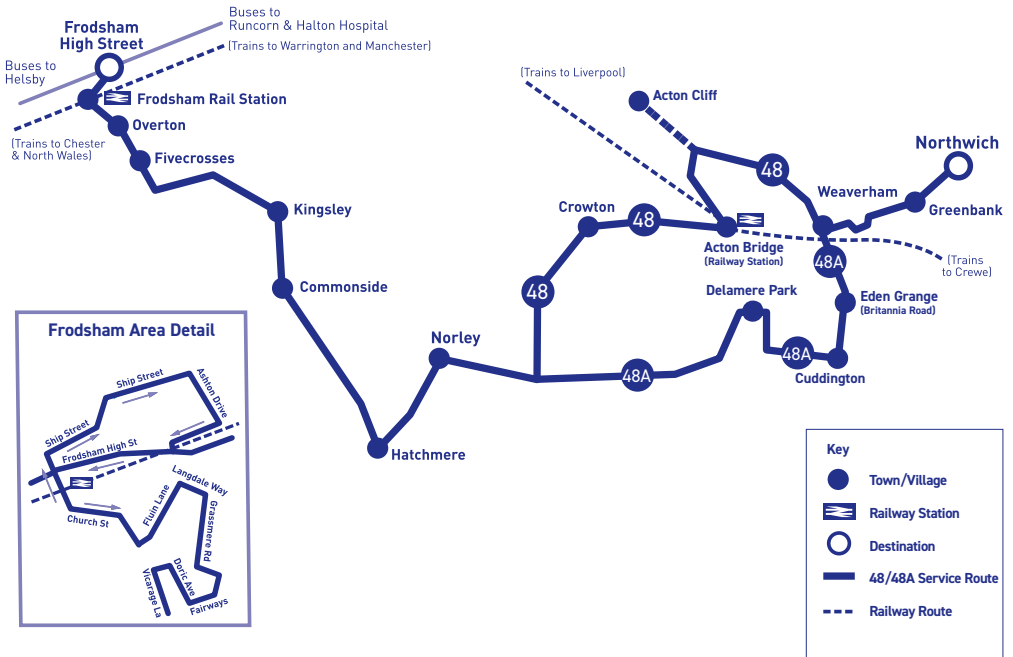

	48A	48A	48A
	Th	Th	Th
Northwich Interchange	0905	1105	1305
Greenbank, Greenbank Hotel	0910	1110	1310
Weaverham, Withens Lane/High School	0916	1116	1316
Weaverham, Northwich Road Shops	0917	1117	1317
Eden Grange, Britannia Road	0920	1120	1320
Cuddington, Norley Road	0921	1121	1321
Delamere Park, Delamere Parkway West	0925	1125	1325
Norley High Street/Hough Lane	0930	1130	1330
Delamere Road/Hatchmere Crossroads	0934	1134	1334
Kingsley, Hollow Lane/Horseshoe Inn	0939	1139	1339
Overton, Doric Avenue (Hail & Ride)	0946	1146	1346
Frodsham, Grasmere Road/Ennerdale Drive	0949	1149	1349
Frodsham, Church Street, Bridge Stores	0956	1156	1356
Frodsham Ship Street, Primary School	1001	1201	1401
Frodsham, High Street, Morrisons	1005	1205	1405

Codes:**Th** - This journey operates on Thursdays only

Route Description

Route 48 (from Frodsham) : Frodsham High Street, Church Street, Red Lane, Fluin Lane, Langdale Way, Grasmere Road, Townfield Lane, Fairways, Doric Avenue, Townfield Lane, Kingsley Road, Hollow Lane, Town Well, The Brow, Top Road, Delamere Road, School Lane, Post Office Lane, Norley High Street, Hough Lane, School Bank, Marsh Lane, Crowton Bent Lane, Station Road, Milton Road, Hill Top Road (certain indicated journeys via Cliff Road to Acton Cliff then turn manoeuvre at Chapel Lane), Acton Lane, Warrington Road (A49), Sandy Lane (B5142), Weaverham High Street, Withens Lane, Lime Avenue, Northwich Road, Beach Road, Chester Road, Castle Hill, Swing Bridge, Bull Ring, Northwich Watling Street.

The return journey operates the reverse of the above route

Route 48A (Thursdays only) : As service 48 (above) to Norley High Street, then via Finger Post Lane, Norley Road, Delamere Parkway West, Hollow Oak Lane, Cuddington Lane, Norley Road, Warrington Road (A49), Britannia Road (turn), Warrington Road (A49), West Road (B5144), Weaverham High Street, then operates as service 48 (above). **The return journey operates the reverse of the above route**