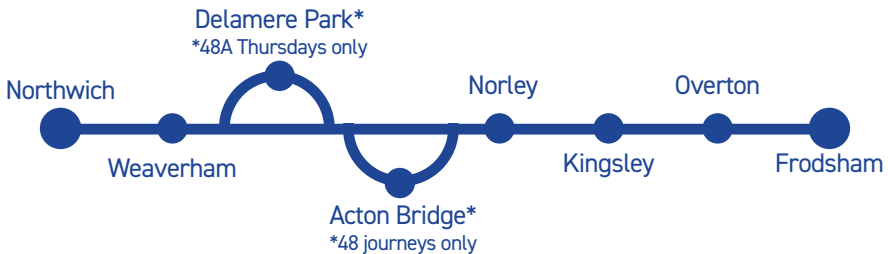

Cheshire West & Chester Council

Bus Timetable

Service 48 Frodsham - Kingsley - Acton Bridge - Northwich

Service 48A Frodsham - Kingsley - Delamere Park - Northwich

**Revised
Timetable
from
3 September
2023**

Codes:**MTWF** - This journey operates on Mondays, Tuesdays, Wednesdays and Fridays only
(for services on Thursdays see Service 48A below)**X** - This journey operates via Northwich Road Weaverham, does not operate via Withens Lane/Lime Avenue**Service 48A Frodsham - Kingsley - Delamere Park - Northwich****D&G Bus****Thursdays only**

Codes:**Th** - This journey operates on Thursdays only

Route Description

Route 48 (from Frodsham) : Frodsham High Street, Church Street, Red Lane, Fluin Lane, Langdale Way, Grasmere Road, Townfield Lane, Fairways, Doric Avenue, Townfield Lane, Kingsley Road, Hollow Lane, Town Well, The Brow, Top Road, Delamere Road, School Lane, Post Office Lane, Norley High Street, Hough Lane, School Bank, Marsh Lane, Crowton Bent Lane, Station Road, Milton Road, Hill Top Road (certain indicated journeys via Cliff Road to Acton Cliff then turn manoeuvre at Chapel Lane), Acton Lane, Warrington Road (A49), Sandy Lane (B5142), Weaverham High Street, Withens Lane, Lime Avenue, Northwich Road, Beach Road, Chester Road, Castle Hill, Swing Bridge, Bull Ring, Northwich Watling Street.

The return journey operates the reverse of the above route

Route 48A (Thursdays only) : As service 48 (above) to Norley High Street, then via Finger Post Lane, Norley Road, Delamere Parkway West, Hollow Oak Lane, Cuddington Lane, Norley Road, Warrington Road (A49), Britannia Road (turn), Warrington Road (A49), West Road (B5144), Weaverham High Street, then operates as service 48 (above). **The return journey operates the reverse of the above route**